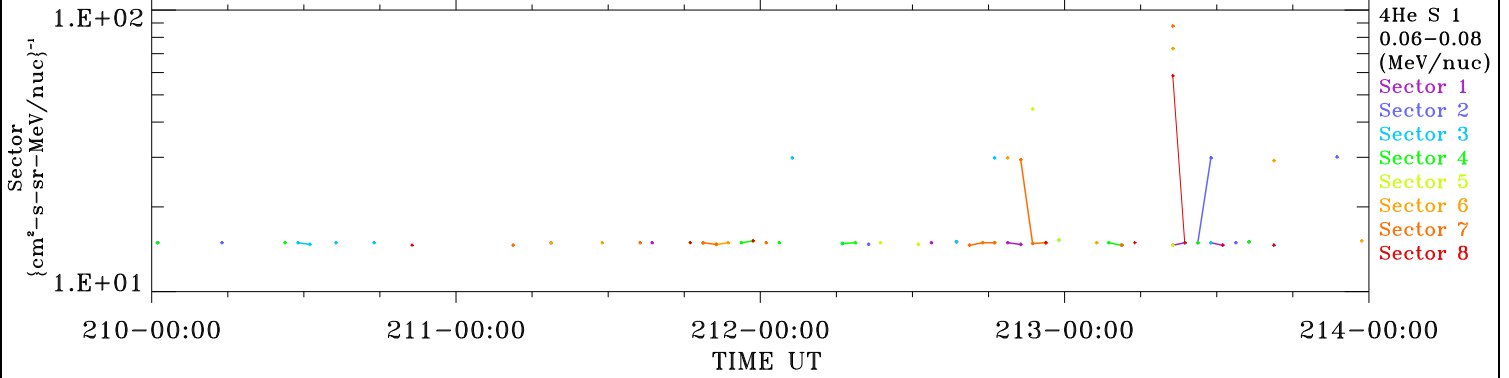

ACE ULEIS

Jul 29, 2022 (210) – Aug 2, 2022 (214)

Filter : 1,2
Plotting S/W: V3.0

udf*lister

4-Day Hourly Averages

Plotting date: Aug 14 2022 06:59

4He

4He