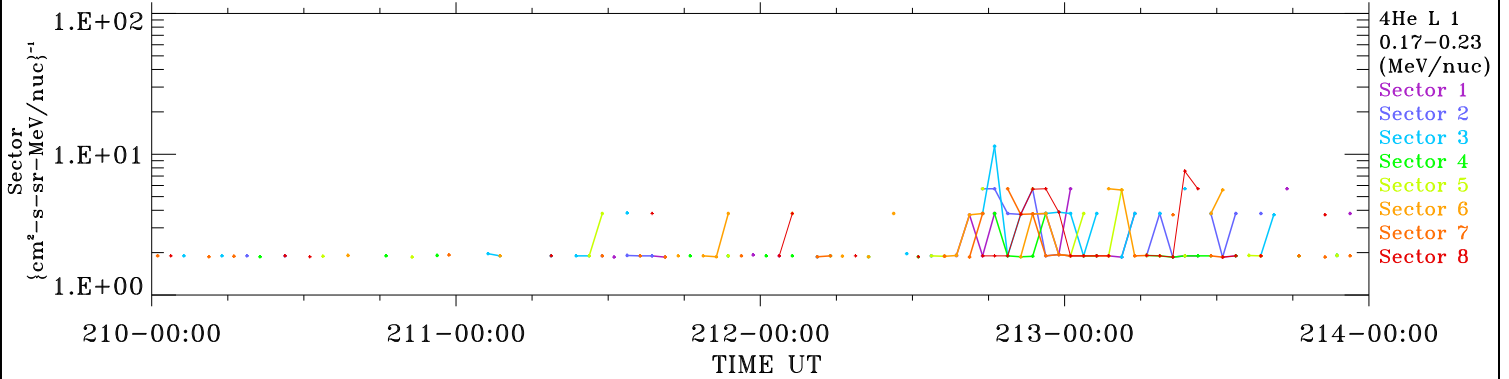

ACE ULEIS

Jul 29, 2022 (210) – Aug 2, 2022 (214)

Filter : 1,2
Plotting S/W: V3.0

udf*lister

4-Day Hourly Averages

Plotting date: Aug 14 2022 06:59

4He

4He

4He

4He