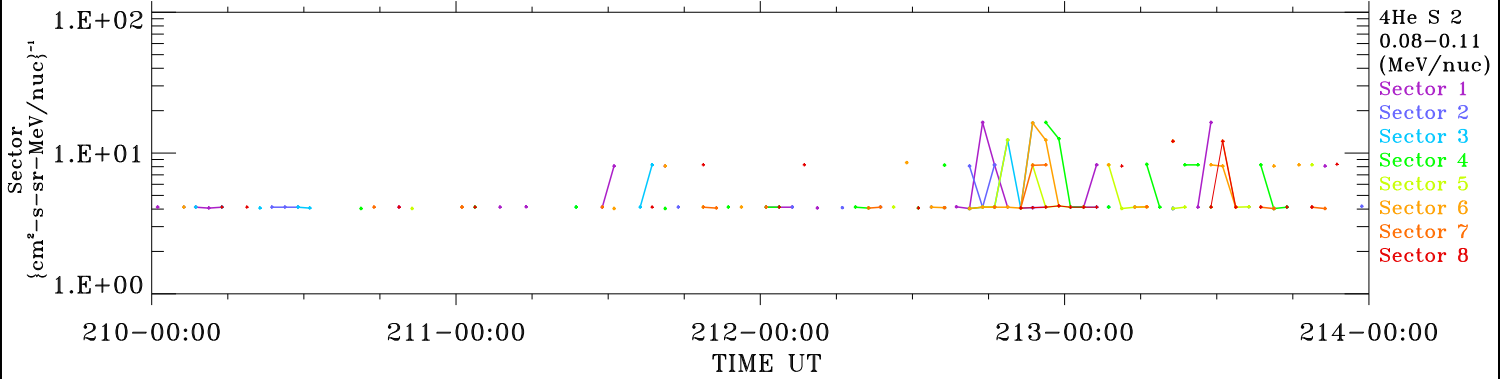

ACE ULEIS

Jul 29, 2022 (210) – Aug 2, 2022 (214)

Filter : 1,2
Plotting S/W: V3.0

udf*lister

4-Day Hourly Averages

Plotting date: Aug 14 2022 06:59

4He

4He