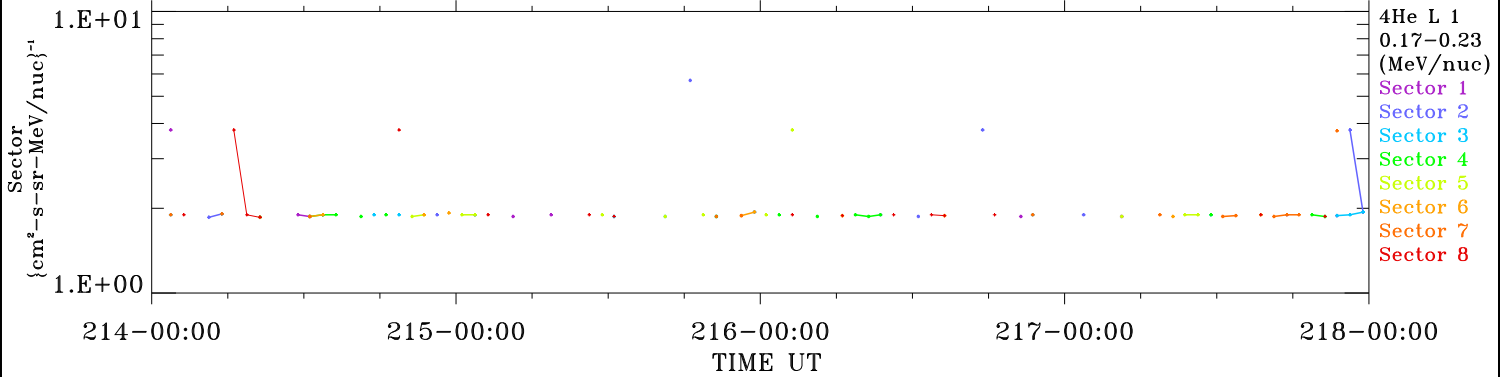

ACE ULEIS

Aug 2, 2022 (214) – Aug 6, 2022 (218)

Filter : 1,2
Plotting S/W: V3.0

udf*lister

4-Day Hourly Averages

Plotting date: Aug 14 2022 07:00

4He

4He

4He

4He