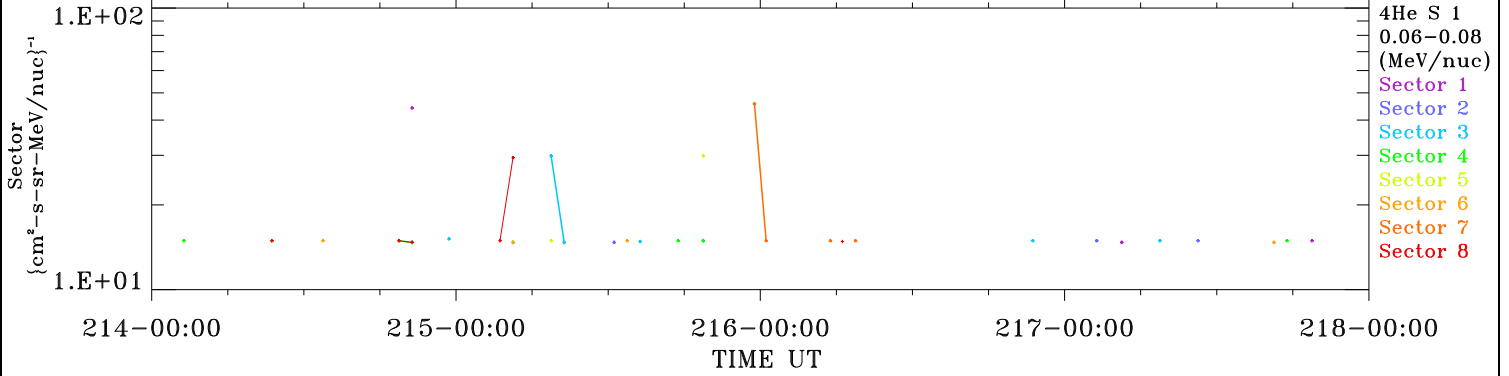

ACE ULEIS

Aug 2, 2022 (214) – Aug 6, 2022 (218)

Filter : 1,2
Plotting S/W: V3.0

udf*lister

4-Day Hourly Averages

Plotting date: Aug 14 2022 07:00

4He

4He