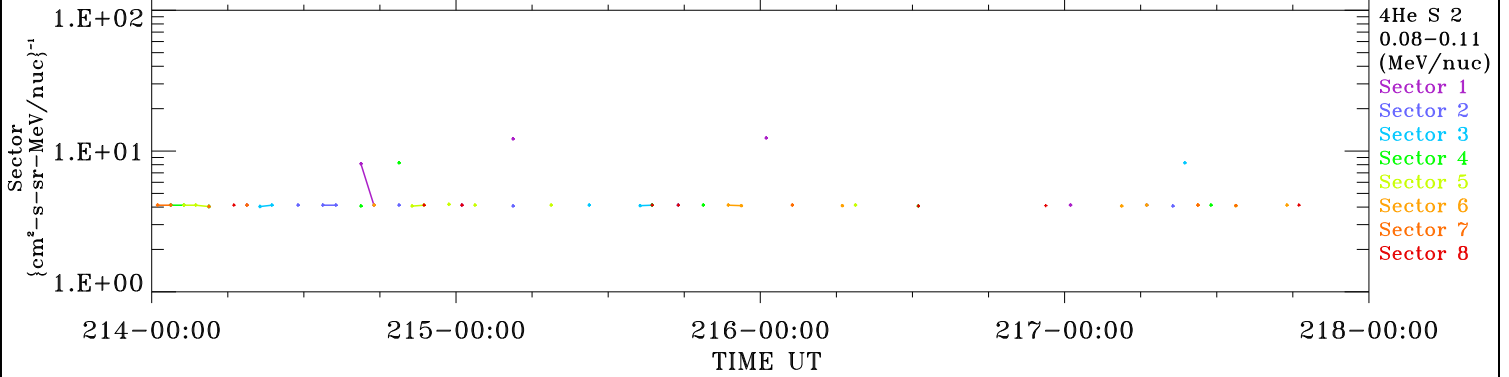

ACE ULEIS

Aug 2, 2022 (214) – Aug 6, 2022 (218)

Filter : 1,2
Plotting S/W: V3.0

udf*lister

4-Day Hourly Averages

Plotting date: Aug 14 2022 07:00

4He

4He