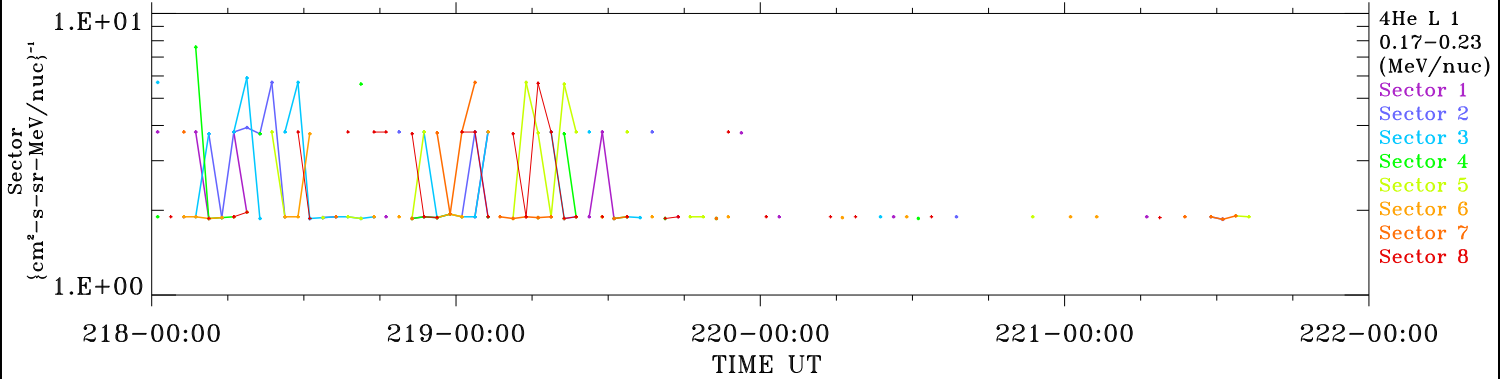

ACE ULEIS

Aug 6, 2022 (218) – Aug 10, 2022 (222)

Filter : 1,2

Plotting S/W: V3.0

Plotting date: Aug 14 2022 07:01

udf*lister

4-Day Hourly Averages

4He

4He

4He

4He