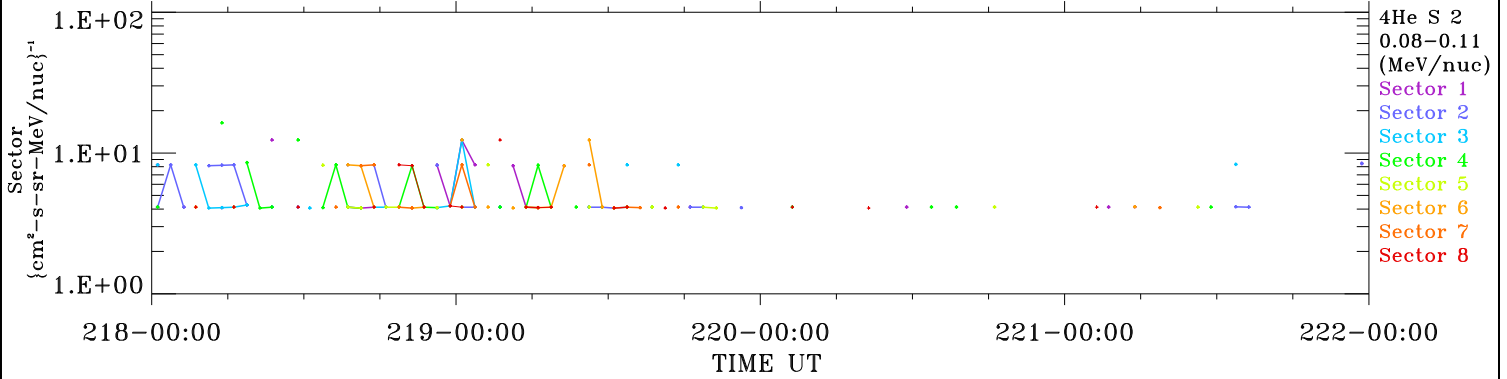

ACE ULEIS

Aug 6, 2022 (218) – Aug 10, 2022 (222)

Filter : 1,2

Plotting S/W: V3.0

Plotting date: Aug 14 2022 07:01

udf*lister

4-Day Hourly Averages

4He

4He

4He

4He