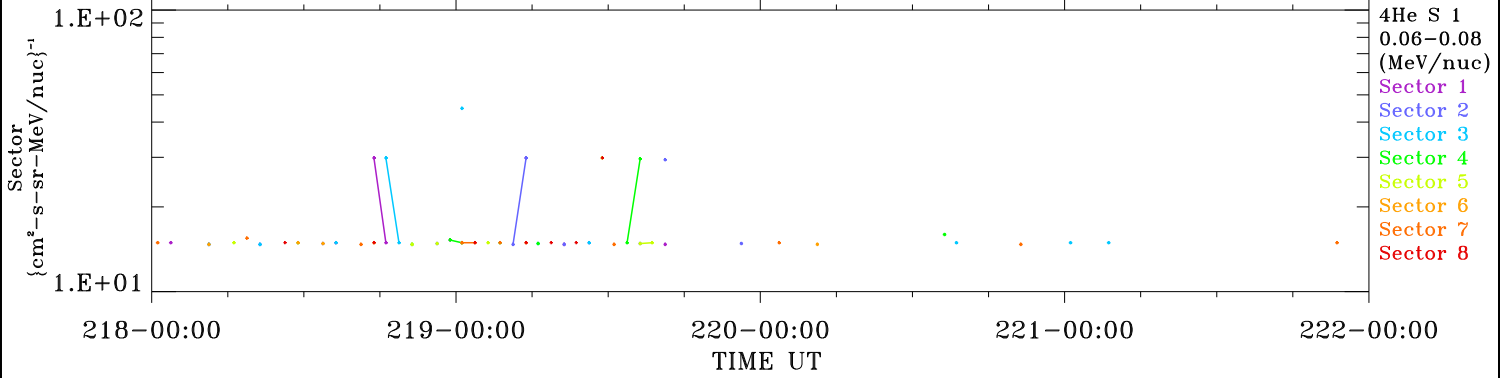

ACE ULEIS

Aug 6, 2022 (218) – Aug 10, 2022 (222)

Filter : 1,2

Plotting S/W: V3.0

Plotting date: Aug 14 2022 07:01

udf*lister

4-Day Hourly Averages

4He