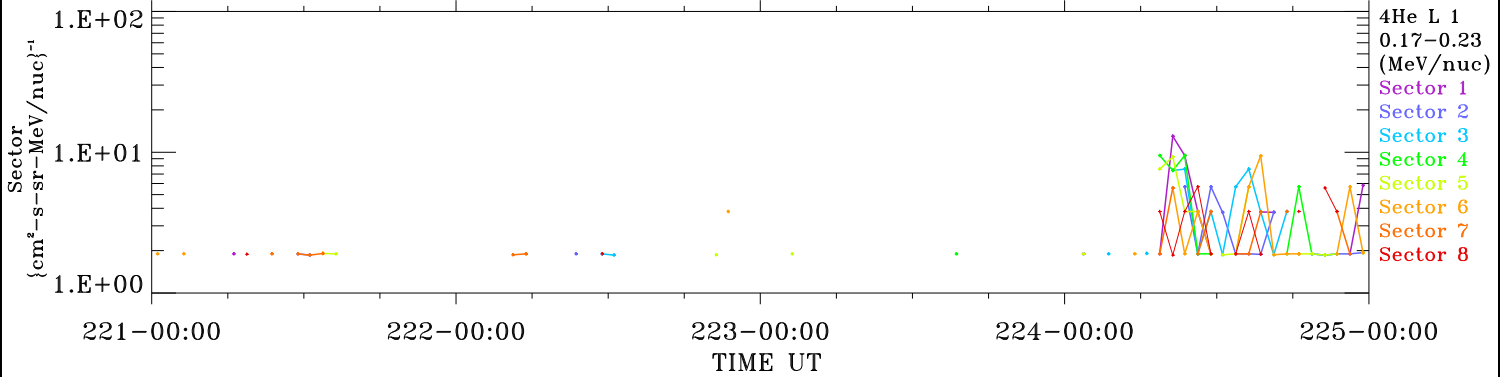

ACE ULEIS

Aug 9, 2022 (221) – Aug 13, 2022 (225)

Filter : 1,2

Plotting S/W: V3.0

Plotting date: Aug 17 2022 08:48

udf*lister

4-Day Hourly Averages

4He

4He

4He

4He