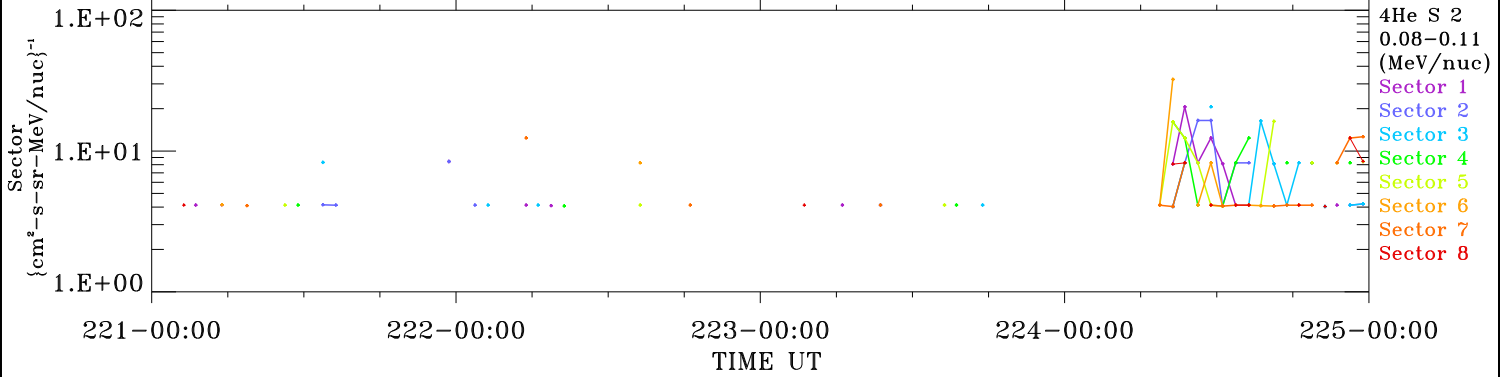

ACE ULEIS

Aug 9, 2022 (221) – Aug 13, 2022 (225)

Filter : 1,2

Plotting S/W: V3.0

Plotting date: Aug 17 2022 08:48

udf*lister

4-Day Hourly Averages

4He

4He

4He

4He