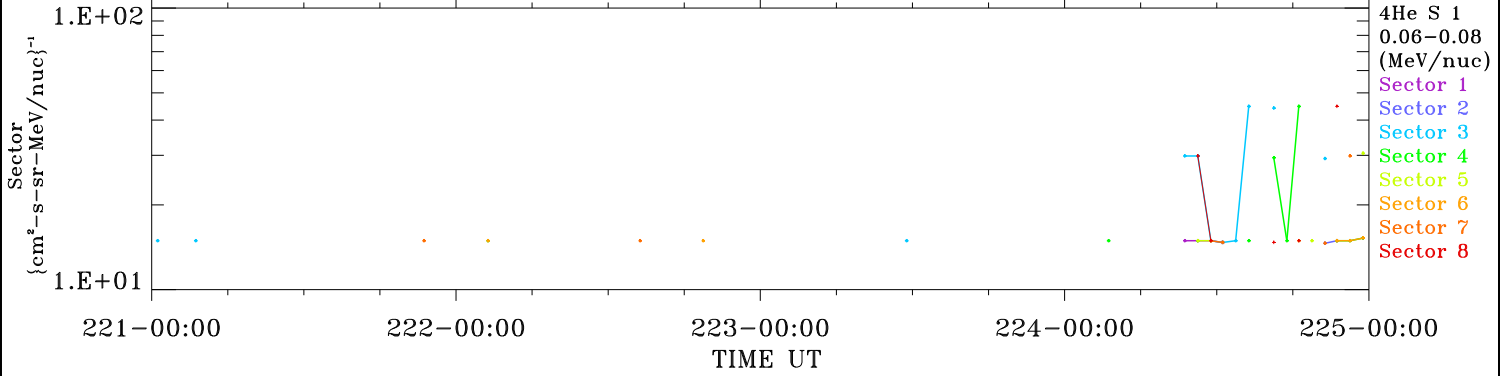

ACE ULEIS

Aug 9, 2022 (221) – Aug 13, 2022 (225)

Filter : 1,2

Plotting S/W: V3.0

Plotting date: Aug 17 2022 08:48

udf*lister

4-Day Hourly Averages

4He