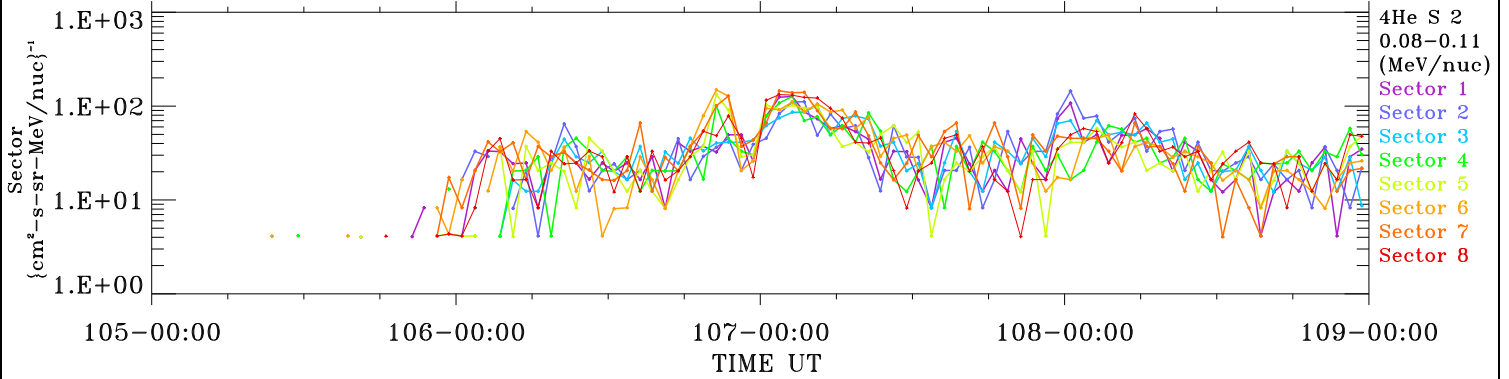

ACE ULEIS

Apr 14, 2024 (105) – Apr 18, 2024 (109)

Filter : 1,2
Plotting S/W: V3.0

udf*listner

4-Day Hourly Averages

Plotting date: Apr 19 2024 10:33

4He

4He