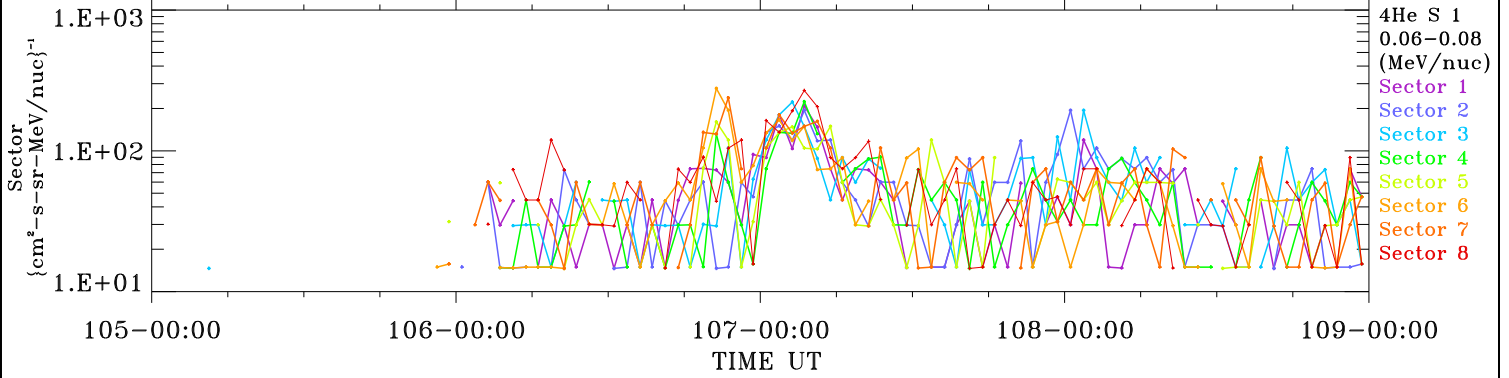

ACE ULEIS

Apr 14, 2024 (105) – Apr 18, 2024 (109)

Filter : 1,2
Plotting S/W: V3.0

udf*listner

4-Day Hourly Averages

Plotting date: Apr 19 2024 10:33

4He

4He