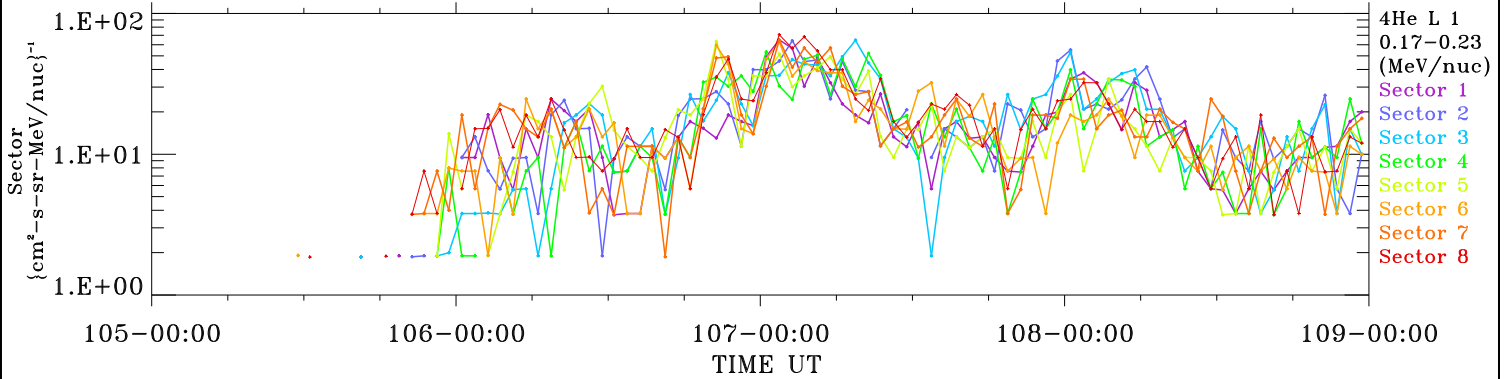

ACE ULEIS

Apr 14, 2024 (105) – Apr 18, 2024 (109)

Filter : 1,2
Plotting S/W: V3.0

udf*listner

4-Day Hourly Averages

Plotting date: Apr 19 2024 10:33

4He

4He

4He

4He