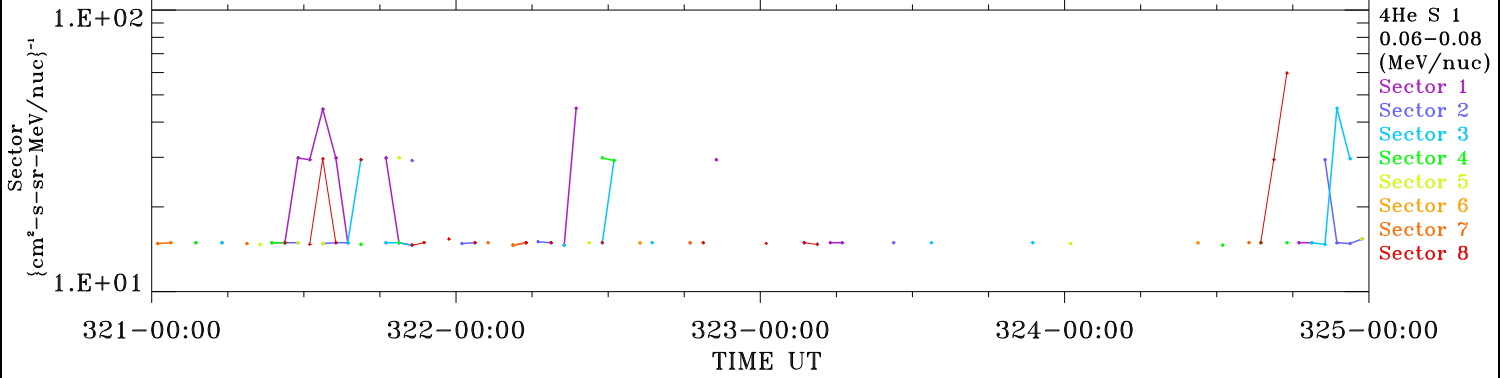

ACE ULEIS

Nov 16, 2024 (321) – Nov 20, 2024 (325)

Filter : 1,2

Plotting S/W: V3.0

Plotting date: Nov 21 2024 10:40

udf*lister

4-Day Hourly Averages

4He