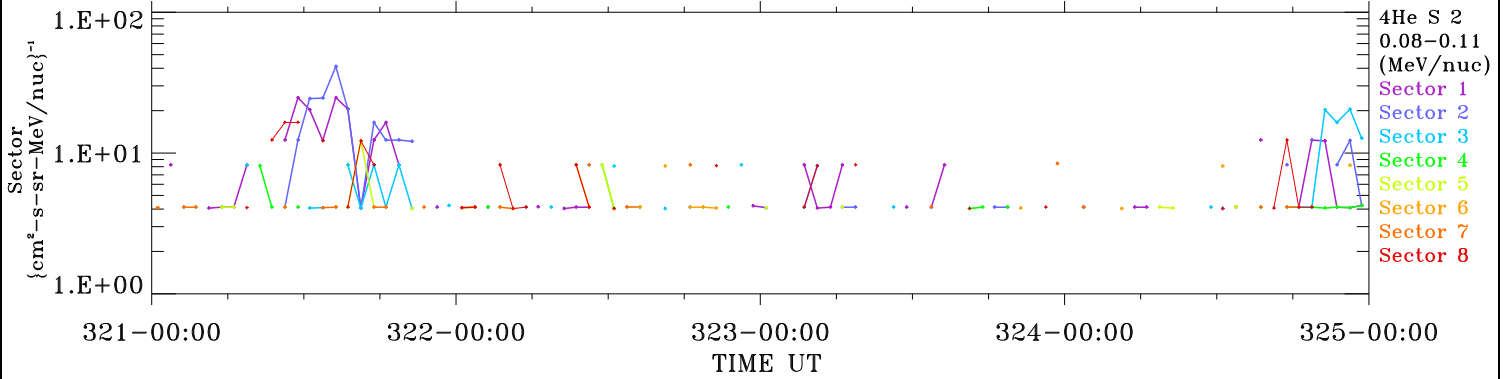

ACE ULEIS

Nov 16, 2024 (321) – Nov 20, 2024 (325)

Filter : 1,2

Plotting S/W: V3.0

Plotting date: Nov 21 2024 10:40

udf*lister

4-Day Hourly Averages

4He

4He

4He

4He