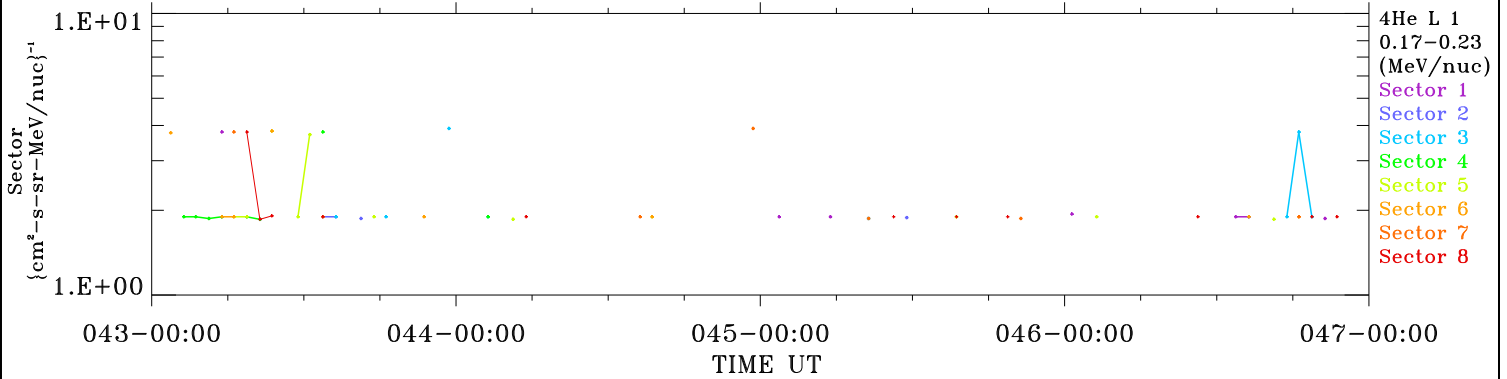

ACE ULEIS

Feb 12, 2025 (43) – Feb 16, 2025 (47)

Filter : 1,2
Plotting S/W: V3.0

udf*lister

4-Day Hourly Averages

Plotting date: Feb 17 2025 10:31

4He

4He

4He

4He