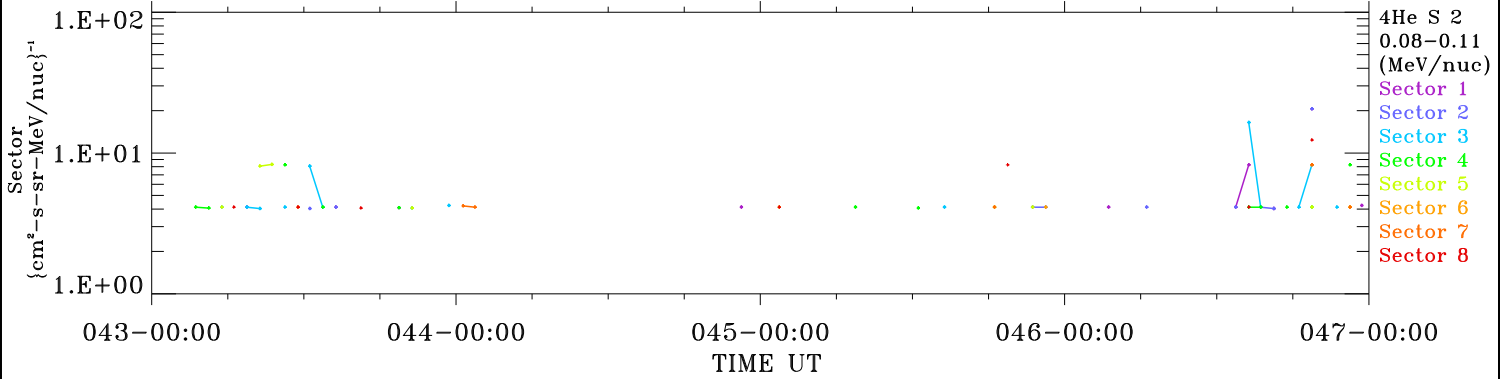

ACE ULEIS

Feb 12, 2025 (43) – Feb 16, 2025 (47)

Filter : 1,2
Plotting S/W: V3.0

udf*lister

4-Day Hourly Averages

Plotting date: Feb 17 2025 10:31

4He

4He