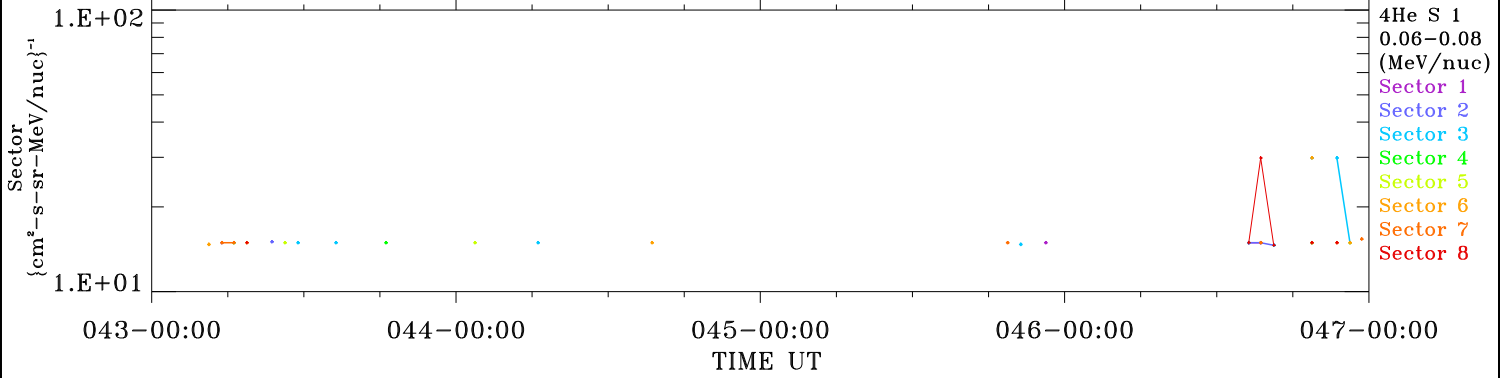

ACE ULEIS

Feb 12, 2025 (43) – Feb 16, 2025 (47)

Filter : 1,2
Plotting S/W: V3.0

udf*lister

4-Day Hourly Averages

Plotting date: Feb 17 2025 10:31

4He

4He