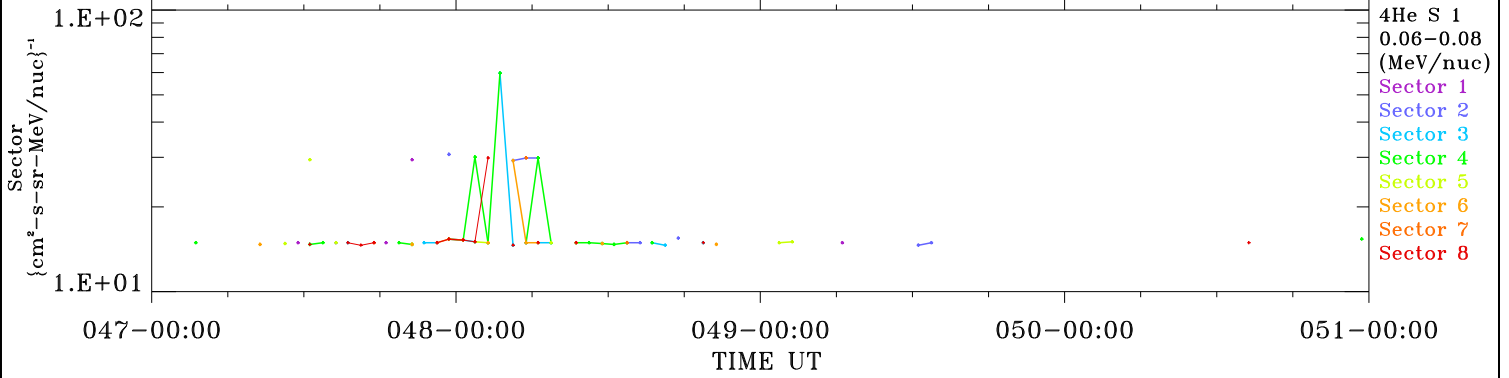

ACE ULEIS

Feb 16, 2025 (47) – Feb 20, 2025 (51)

Filter : 1,2
Plotting S/W: V3.0

udf*lister

4-Day Hourly Averages

Plotting date: Feb 21 2025 10:31

4He

4He