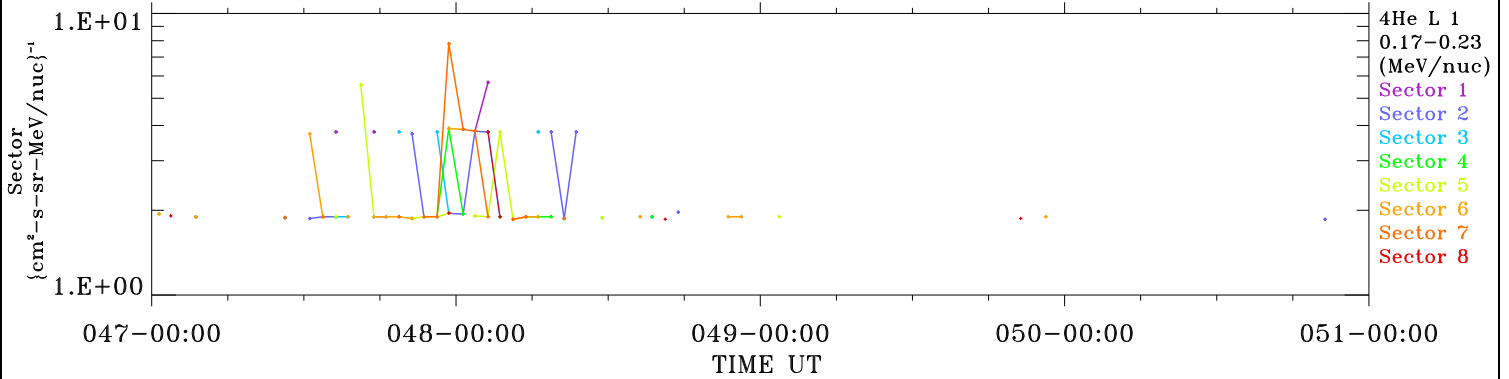

ACE ULEIS

Feb 16, 2025 (47) – Feb 20, 2025 (51)

Filter : 1,2
Plotting S/W: V3.0

udf*lister

4-Day Hourly Averages

Plotting date: Feb 21 2025 10:31

4He

4He

4He

4He