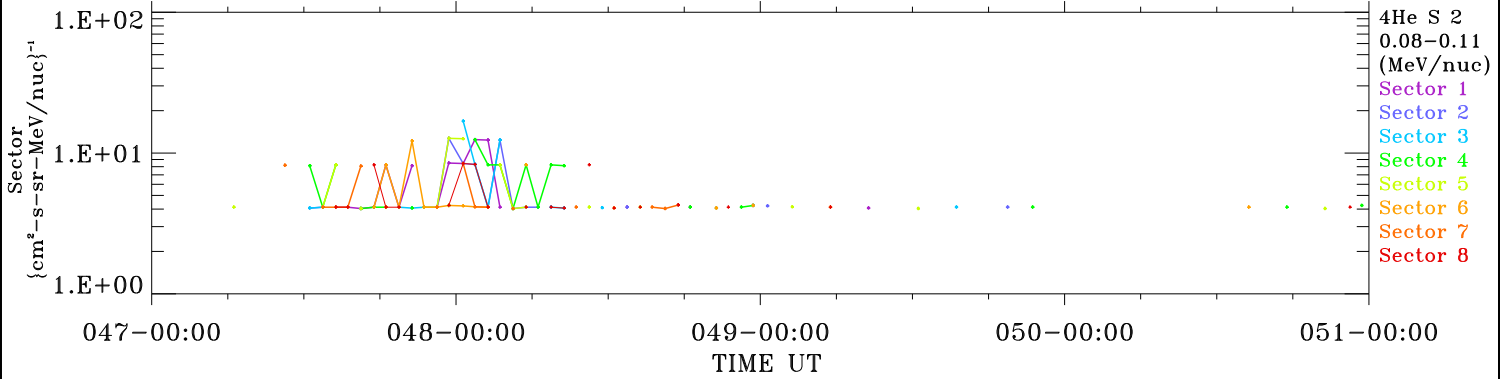

ACE ULEIS

Feb 16, 2025 (47) – Feb 20, 2025 (51)

Filter : 1,2
Plotting S/W: V3.0

udf*lister

4-Day Hourly Averages

Plotting date: Feb 21 2025 10:31

4He

4He