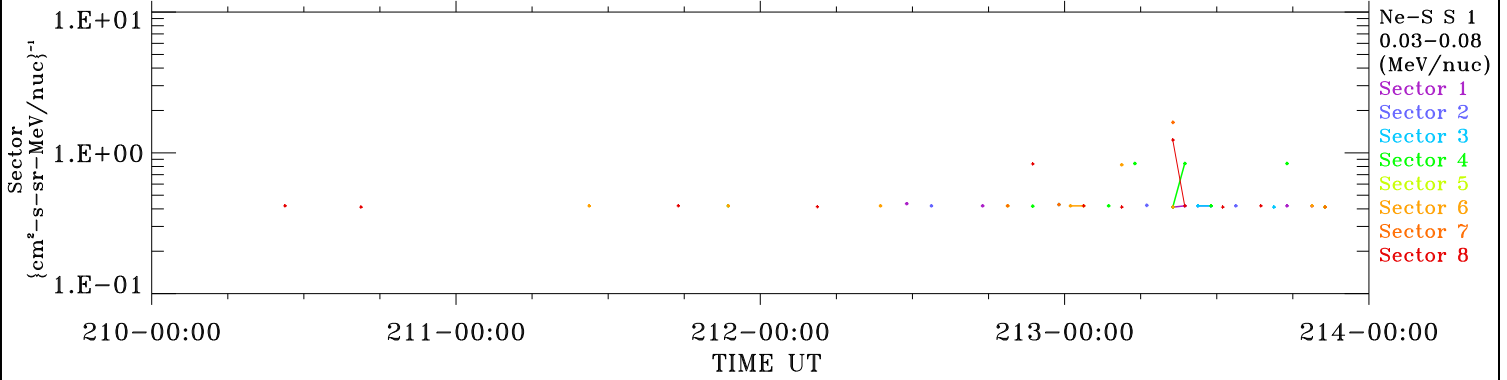

# ACE ULEIS

Jul 29, 2022 (210) – Aug 2, 2022 (214)

4-Day Hourly Averages

Filter : 1,2

Plotting S/W: V3.0

Plotting date: Aug 5 2022 08:41

udf\*lister

Ne-S