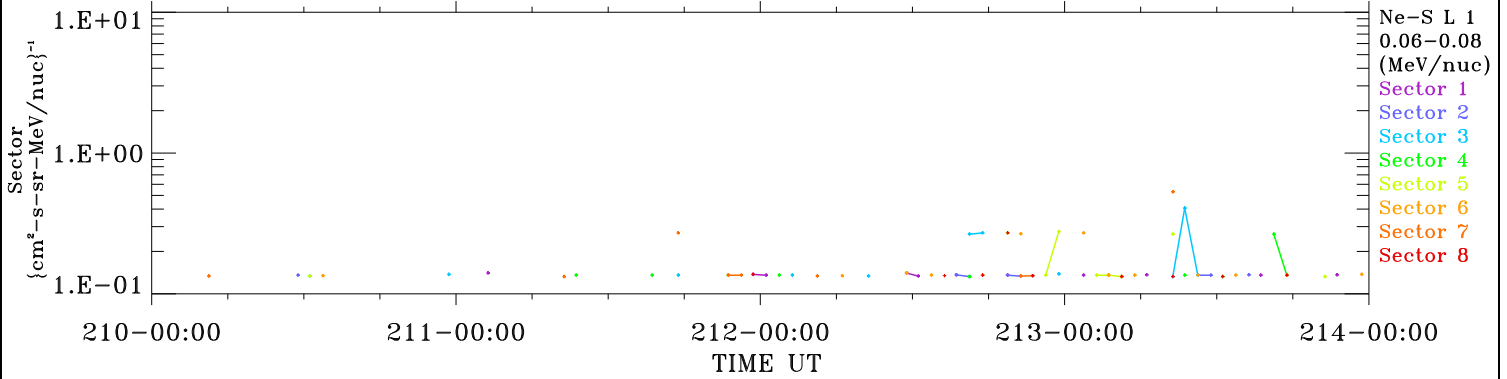

ACE ULEIS

Jul 29, 2022 (210) – Aug 2, 2022 (214)

4-Day Hourly Averages

Filter : 1,2

Plotting S/W: V3.0

Plotting date: Aug 5 2022 08:41

udf*lister

Ne-S

Ne-S

Ne-S

Ne-S