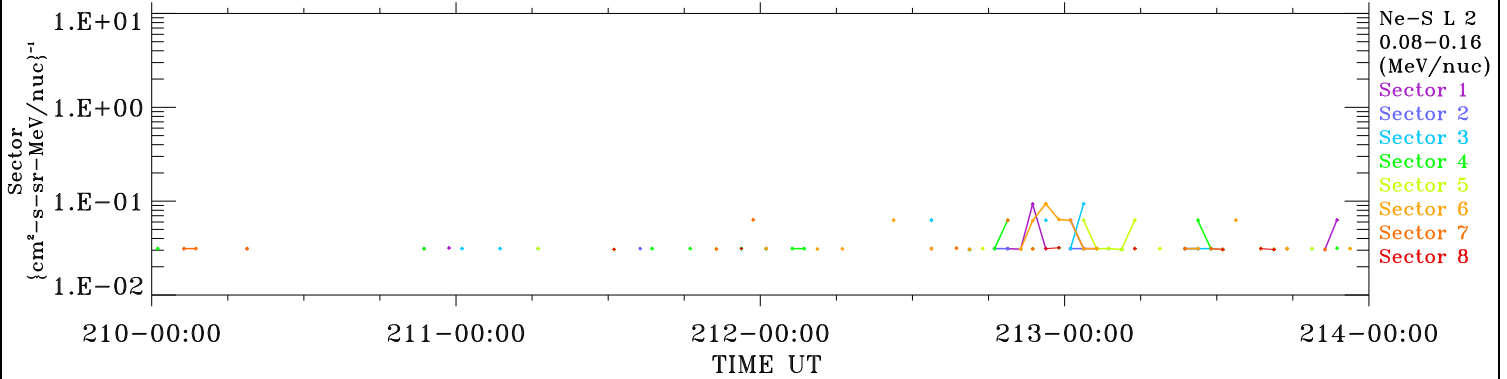

ACE ULEIS

Jul 29, 2022 (210) – Aug 2, 2022 (214)

4-Day Hourly Averages

Filter : 1,2

Plotting S/W: V3.0

Plotting date: Aug 5 2022 08:41

udf*lister

Ne-S

Ne-S

Ne-S

Ne-S