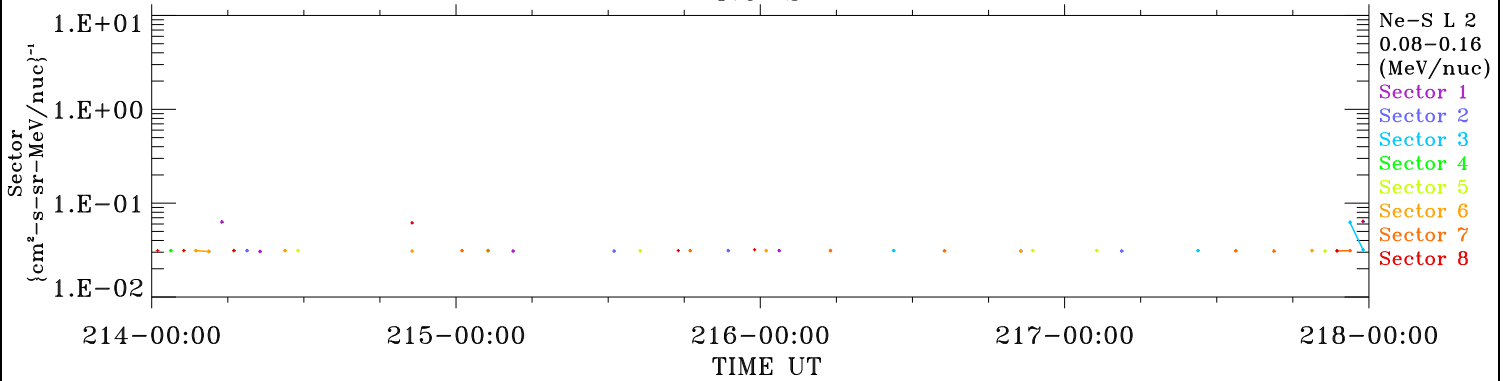

ACE ULEIS

Aug 2, 2022 (214) – Aug 6, 2022 (218)

Filter : 1,2
Plotting S/W: V3.0

udf*lister

4-Day Hourly Averages

Plotting date: Aug 10 2022 08:48

Ne-S

Ne-S

Ne-S

Ne-S