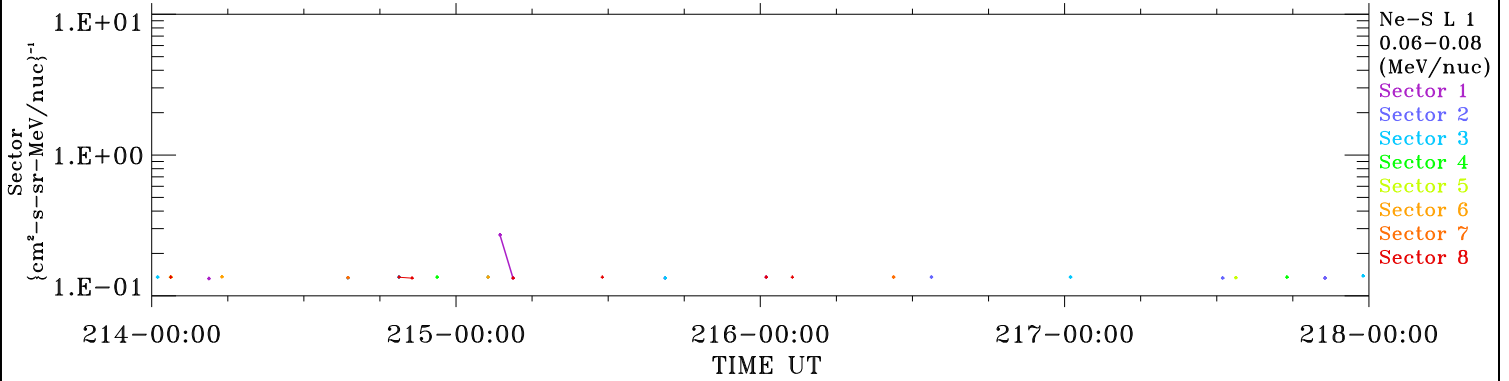

# ACE ULEIS

Aug 2, 2022 (214) – Aug 6, 2022 (218)

Filter : 1,2  
Plotting S/W: V3.0

udf\*lister

4-Day Hourly Averages

Plotting date: Aug 10 2022 08:48

Ne-S

Ne-S