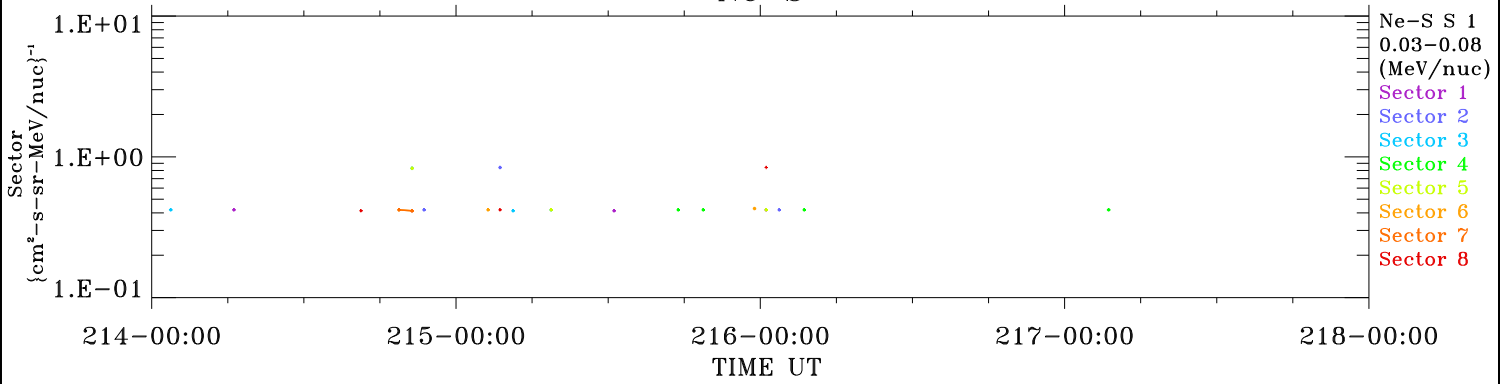

# ACE ULEIS

Aug 2, 2022 (214) – Aug 6, 2022 (218)

Filter : 1,2  
Plotting S/W: V3.0

udf\*lister

4-Day Hourly Averages

Plotting date: Aug 10 2022 08:48

Ne-S

Ne-S