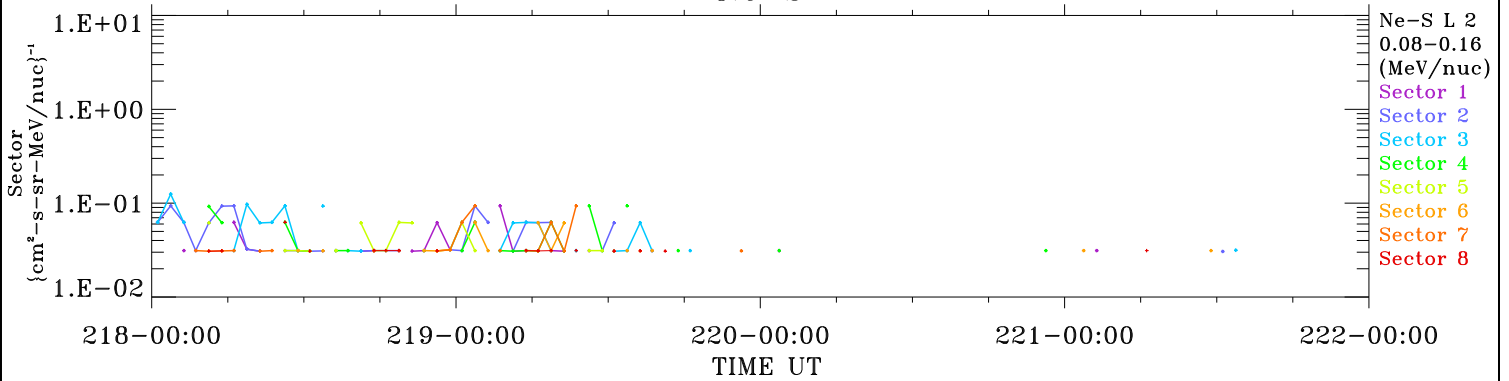

ACE ULEIS

Aug 6, 2022 (218) – Aug 10, 2022 (222)

Filter : 1,2
Plotting S/W: V3.0

udf*listner

4-Day Hourly Averages

Plotting date: Aug 12 2022 08:49

Ne-S

Ne-S

Ne-S

Ne-S