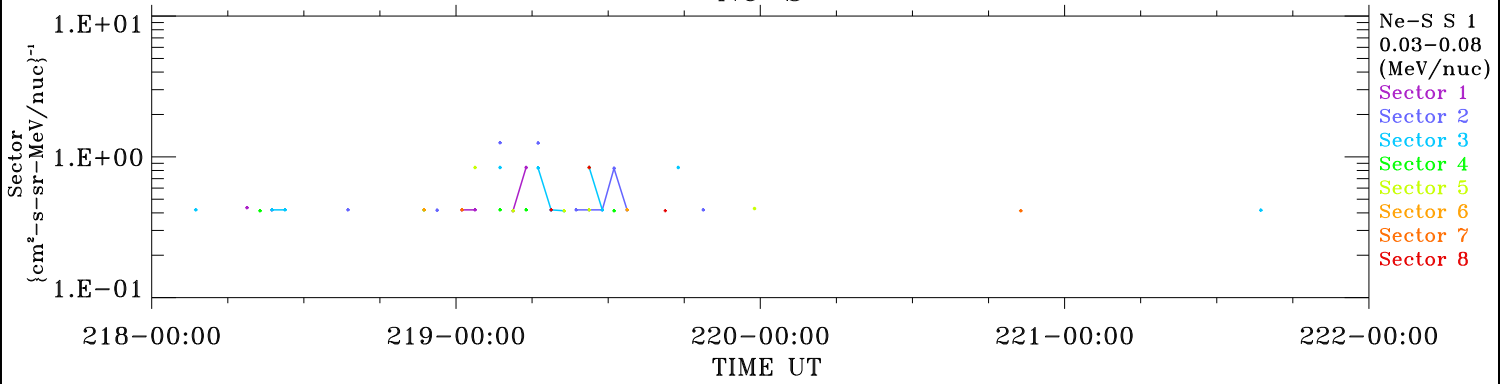

# ACE ULEIS

Aug 6, 2022 (218) – Aug 10, 2022 (222)

Filter : 1,2  
Plotting S/W: V3.0

udf\*listner

4-Day Hourly Averages

Plotting date: Aug 12 2022 08:49

Ne-S

Ne-S