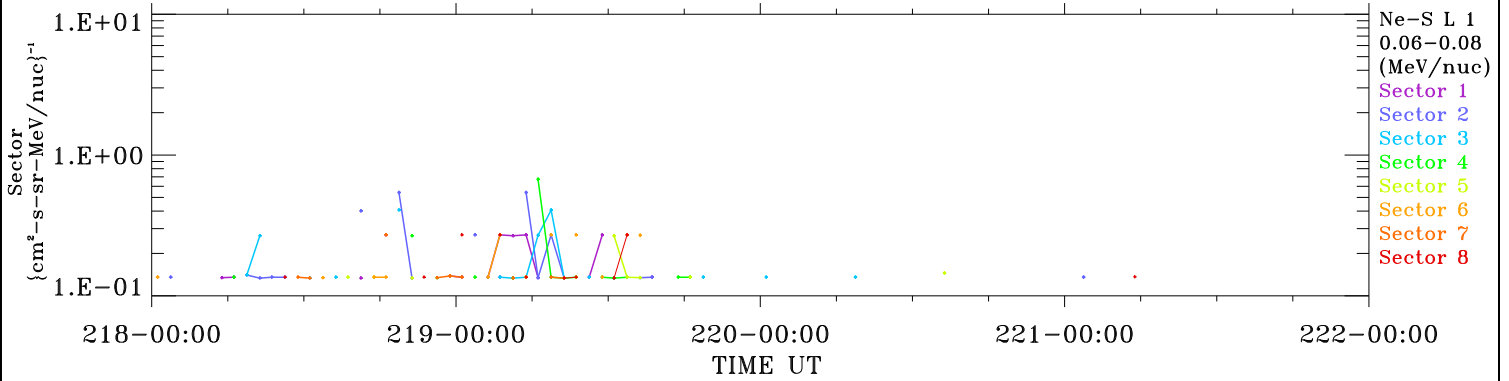

# ACE ULEIS

Aug 6, 2022 (218) – Aug 10, 2022 (222)

Filter : 1,2  
Plotting S/W: V3.0

udf\*listner

4-Day Hourly Averages

Plotting date: Aug 12 2022 08:49

Ne-S

Ne-S