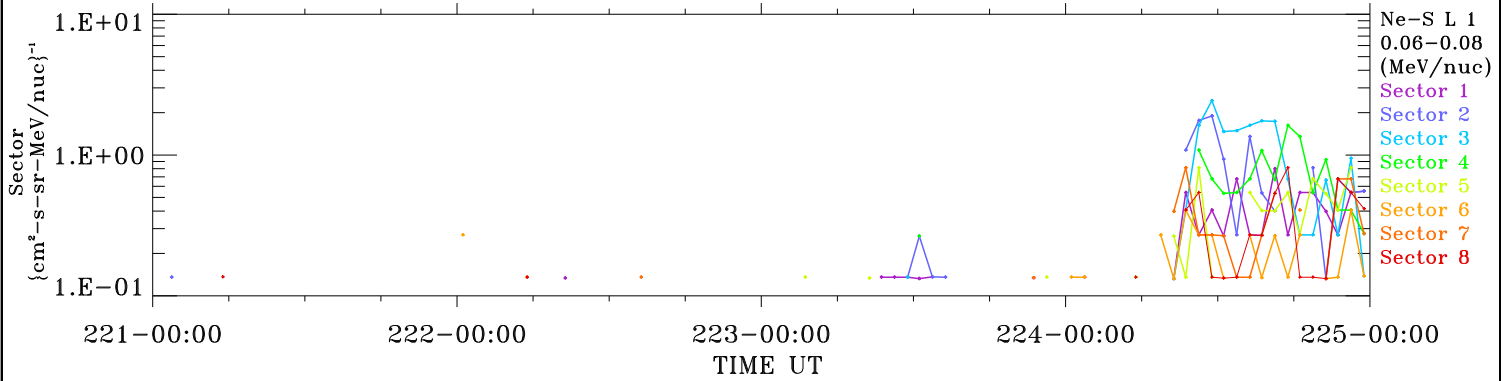

ACE ULEIS

Aug 9, 2022 (221) – Aug 13, 2022 (225)

4-Day Hourly Averages

Filter : 1,2

Plotting S/W: V3.0

Plotting date: Aug 17 2022 08:48

udf*lister

Ne-S

Ne-S

Ne-S

Ne-S