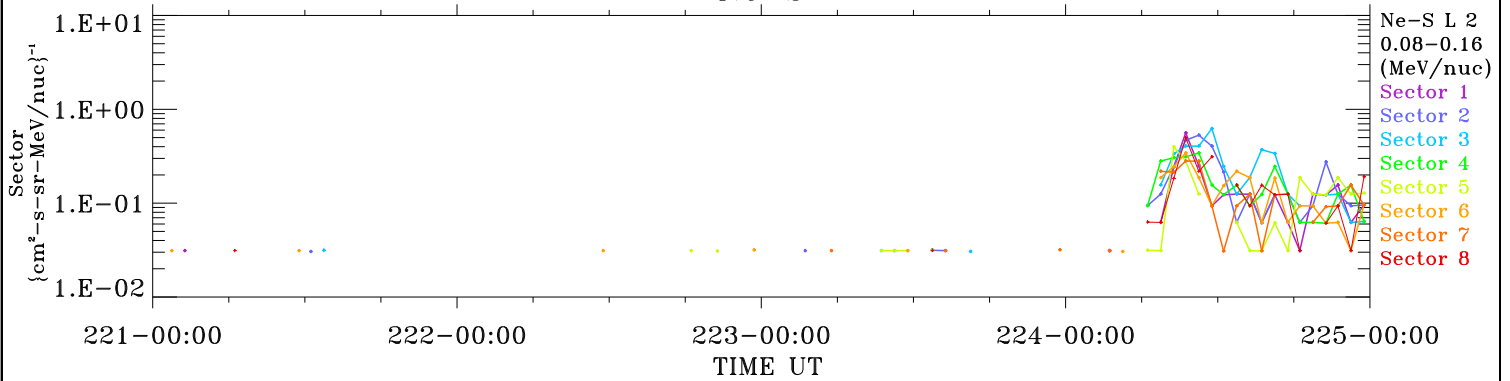

ACE ULEIS

Aug 9, 2022 (221) – Aug 13, 2022 (225)

4-Day Hourly Averages

Filter : 1,2

Plotting S/W: V3.0

Plotting date: Aug 17 2022 08:48

udf*lister

Ne-S

Ne-S

Ne-S

Ne-S