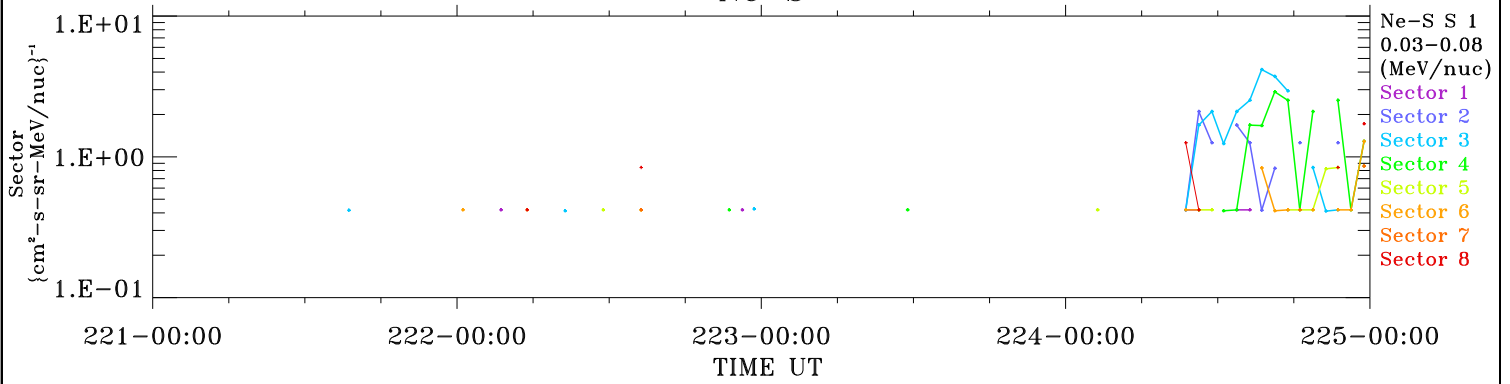

# ACE ULEIS

Aug 9, 2022 (221) – Aug 13, 2022 (225)

4-Day Hourly Averages

Filter : 1,2

Plotting S/W: V3.0

Plotting date: Aug 17 2022 08:48

udf\*lister

Ne-S