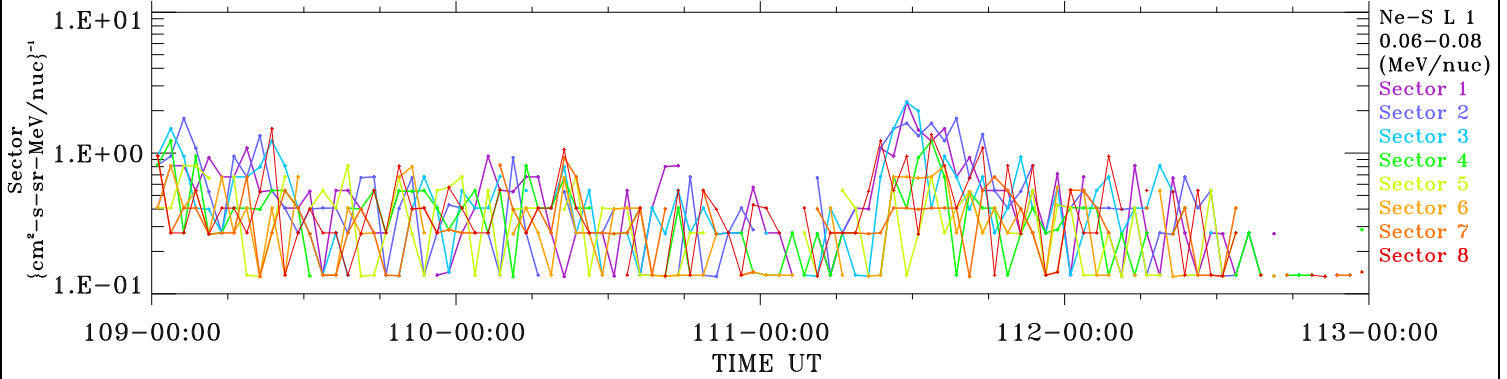

ACE ULEIS

Apr 18, 2024 (109) – Apr 22, 2024 (113)

Filter : 1,2
Plotting S/W: V3.0

udf*lister

4-Day Hourly Averages

Plotting date: Apr 23 2024 10:33

Ne-S

Ne-S