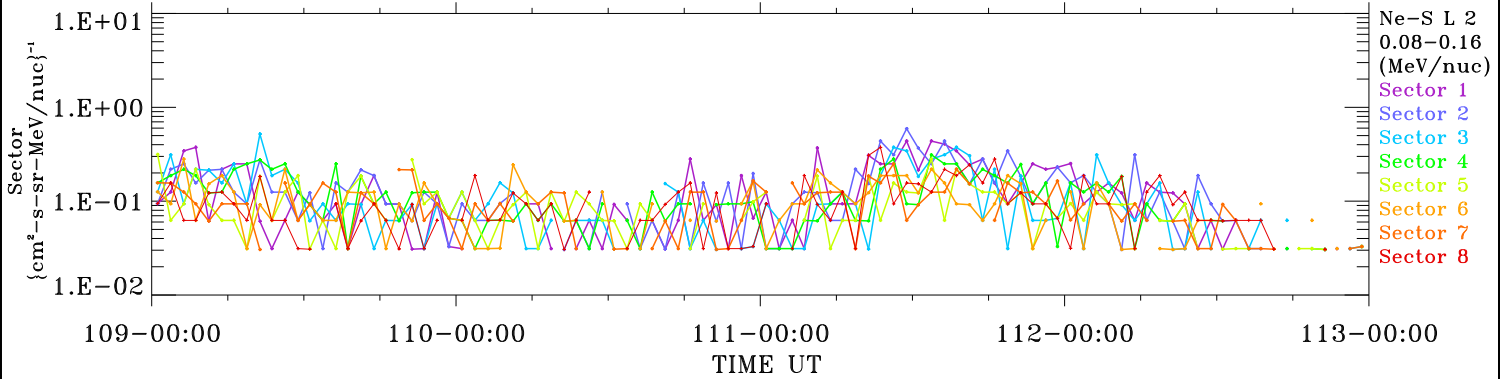

ACE ULEIS

Apr 18, 2024 (109) – Apr 22, 2024 (113)

Filter : 1,2
Plotting S/W: V3.0

udf*lister

4-Day Hourly Averages

Plotting date: Apr 23 2024 10:33

Ne-S

Ne-S

Ne-S

Ne-S