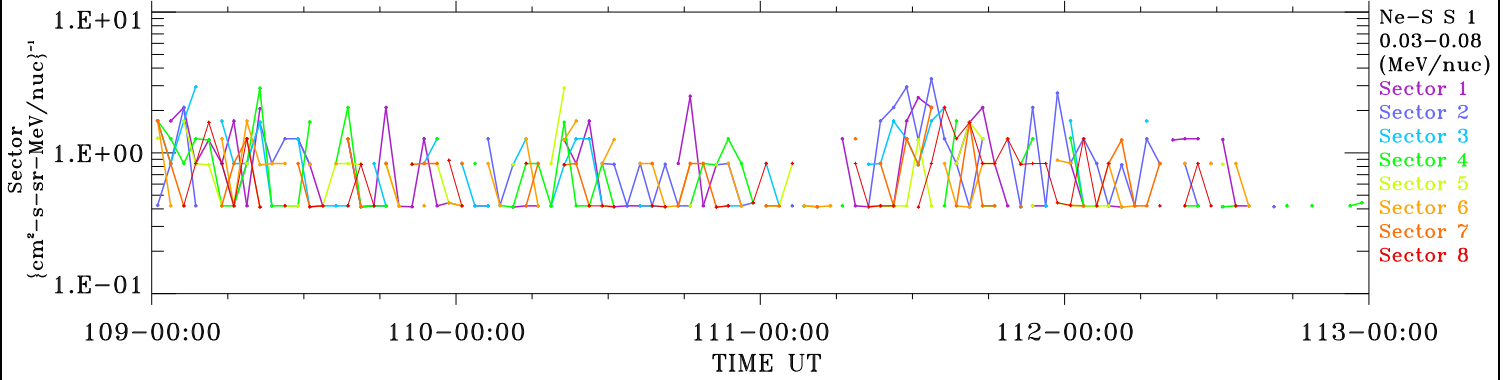

ACE ULEIS

Apr 18, 2024 (109) – Apr 22, 2024 (113)

Filter : 1,2
Plotting S/W: V3.0

udf*lister

4-Day Hourly Averages

Plotting date: Apr 23 2024 10:33

Ne-S

Ne-S