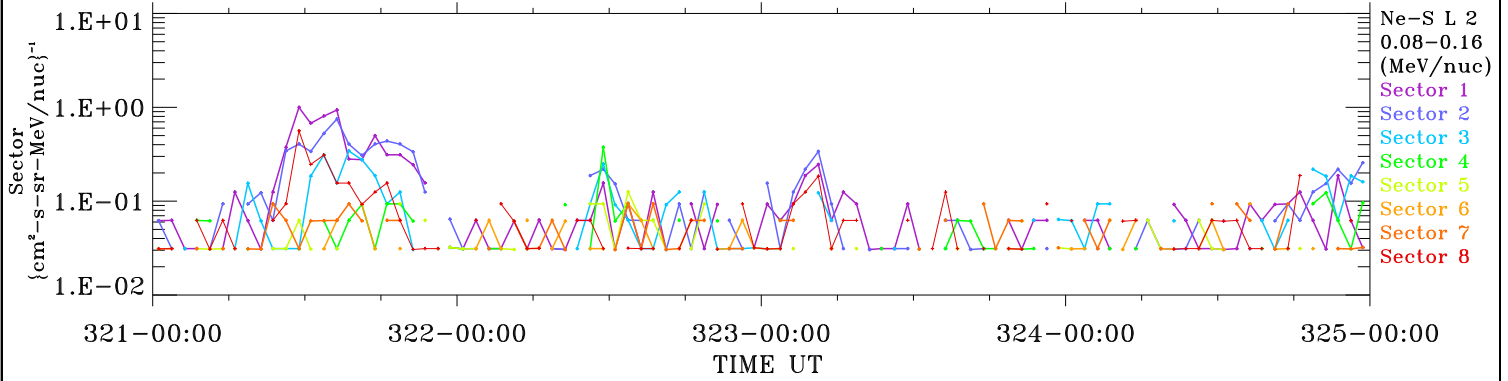

ACE ULEIS

Nov 16, 2024 (321) – Nov 20, 2024 (325)

Filter : 1,2

Plotting S/W: V3.0

Plotting date: Nov 21 2024 10:40

udf*lister

4-Day Hourly Averages

Ne-S

Ne-S

Ne-S

Ne-S