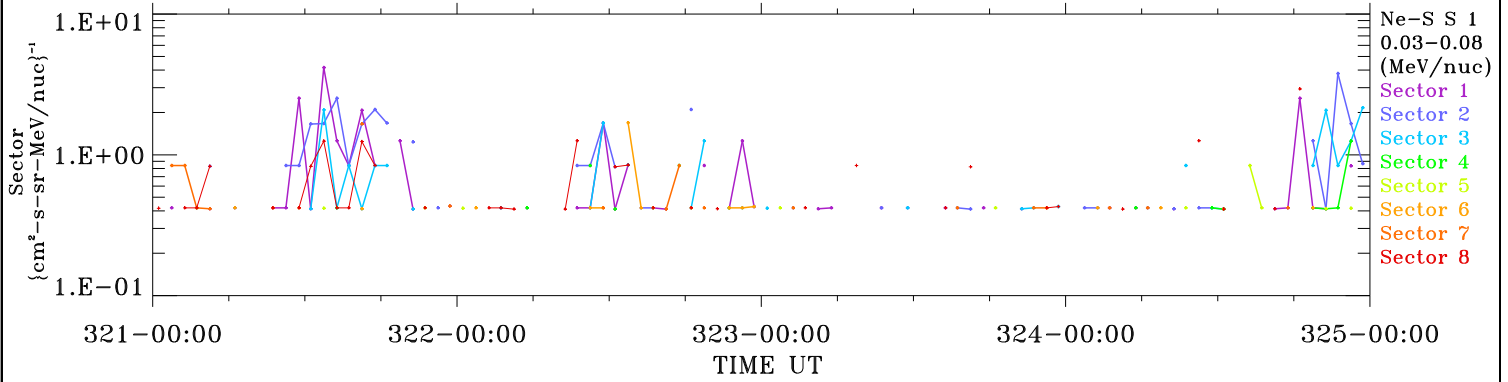

ACE ULEIS

Nov 16, 2024 (321) – Nov 20, 2024 (325)

Filter : 1,2

Plotting S/W: V3.0

Plotting date: Nov 21 2024 10:40

udf*lister

4-Day Hourly Averages

Ne-S