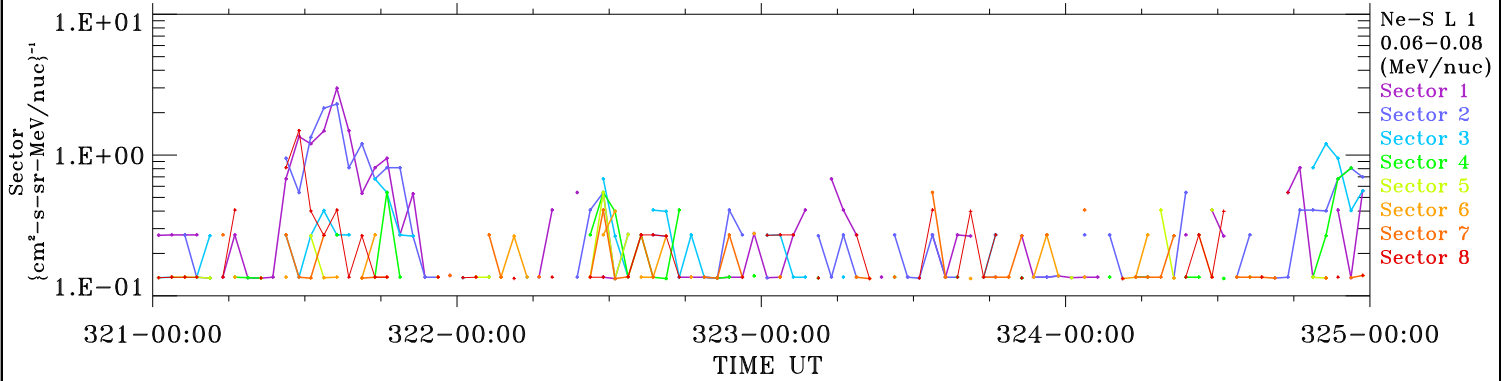

ACE ULEIS

Nov 16, 2024 (321) – Nov 20, 2024 (325)

Filter : 1,2

Plotting S/W: V3.0

Plotting date: Nov 21 2024 10:40

udf*lister

4-Day Hourly Averages

Ne-S

Ne-S

Ne-S

Ne-S