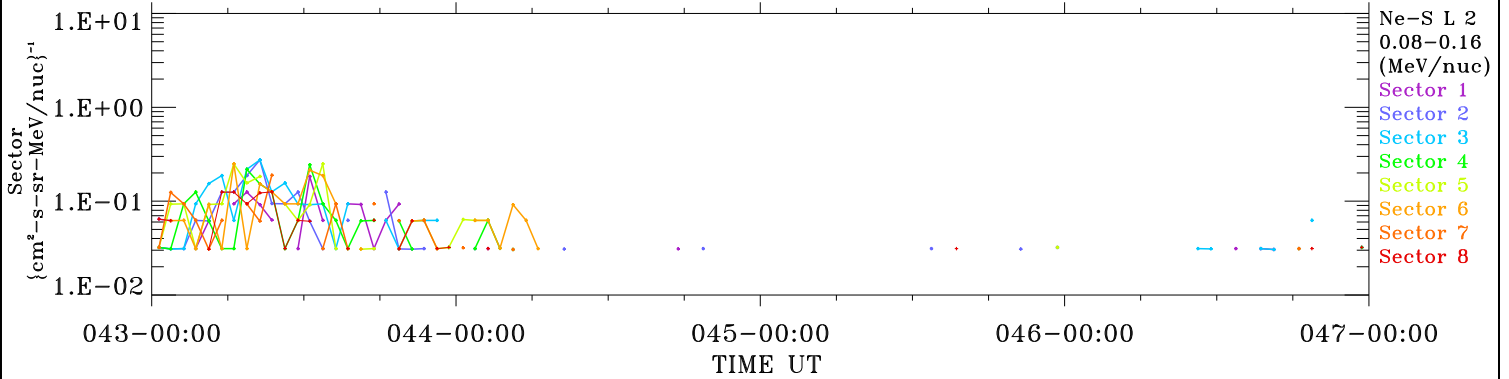

ACE ULEIS

Feb 12, 2025 (43) – Feb 16, 2025 (47)

Filter : 1,2
Plotting S/W: V3.0

udf*listner

4-Day Hourly Averages

Plotting date: Feb 17 2025 10:31

Ne-S

Ne-S

Ne-S

Ne-S