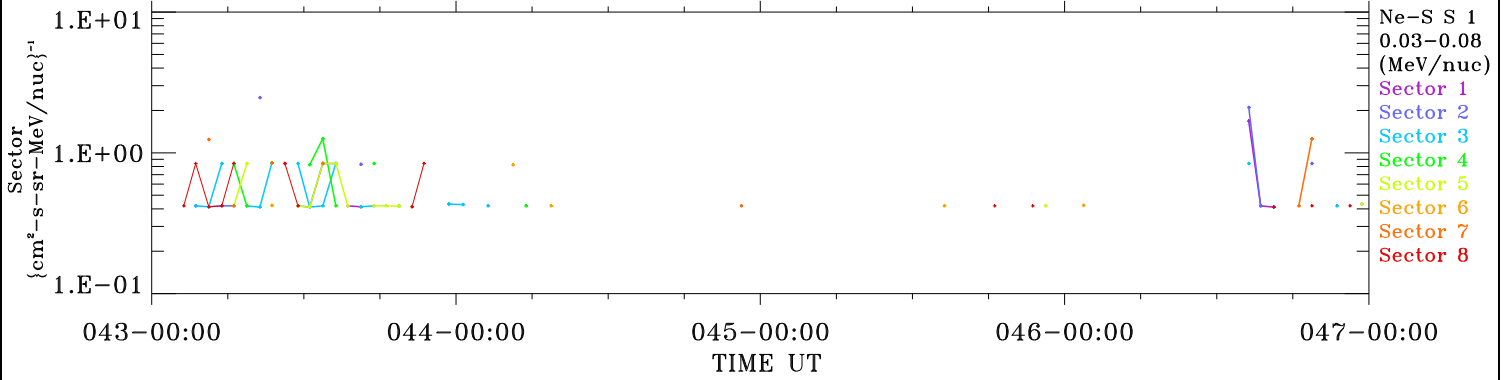

ACE ULEIS

Feb 12, 2025 (43) – Feb 16, 2025 (47)

Filter : 1,2
Plotting S/W: V3.0

udf*listner

4-Day Hourly Averages

Plotting date: Feb 17 2025 10:31

Ne-S

Ne-S