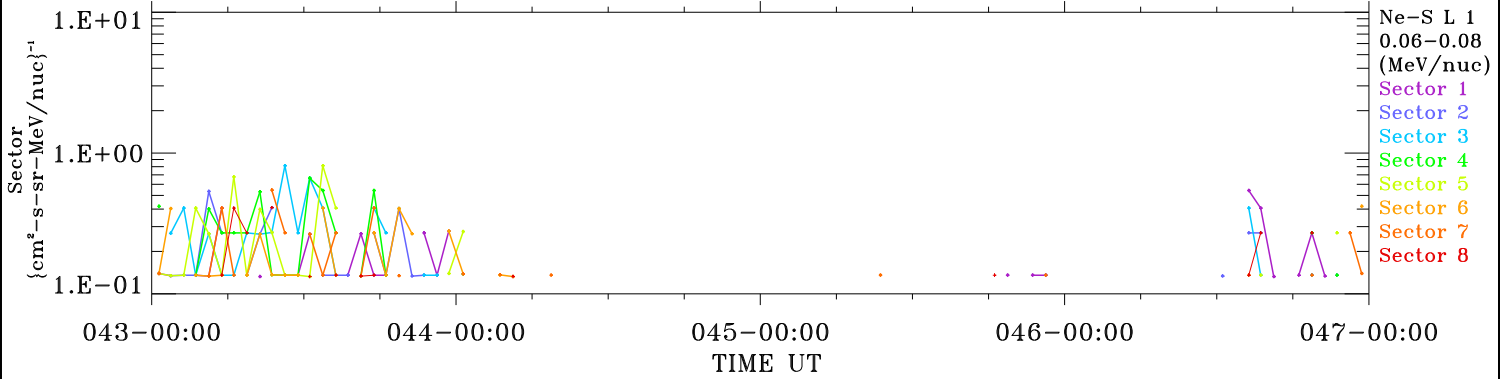

ACE ULEIS

Feb 12, 2025 (43) – Feb 16, 2025 (47)

Filter : 1,2
Plotting S/W: V3.0

udf*listner

4-Day Hourly Averages

Plotting date: Feb 17 2025 10:31

Ne-S

Ne-S