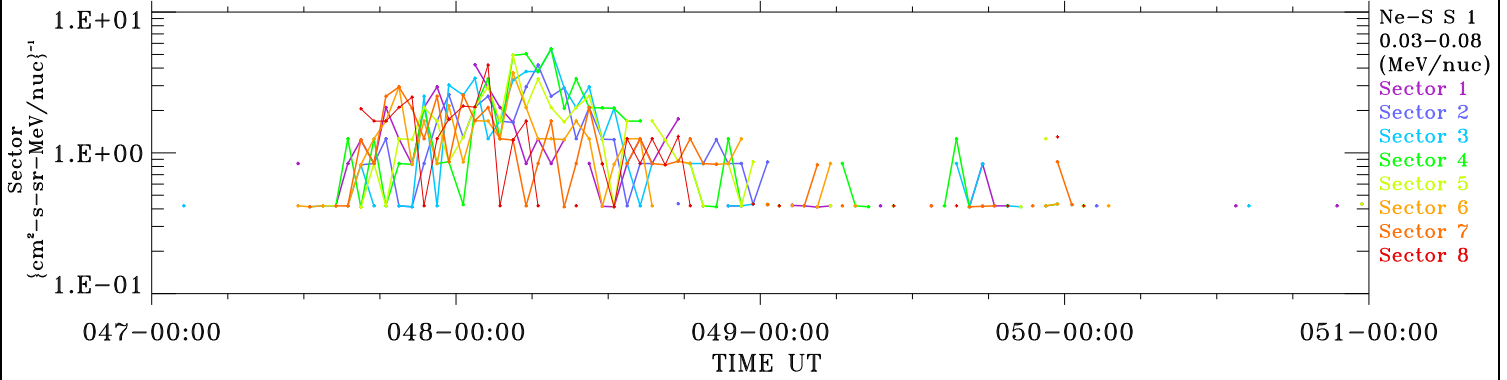

ACE ULEIS

Feb 16, 2025 (47) – Feb 20, 2025 (51)

4-Day Hourly Averages

Filter : 1,2

Plotting S/W: V3.0

Plotting date: Feb 21 2025 10:31

udf*listner

Ne-S