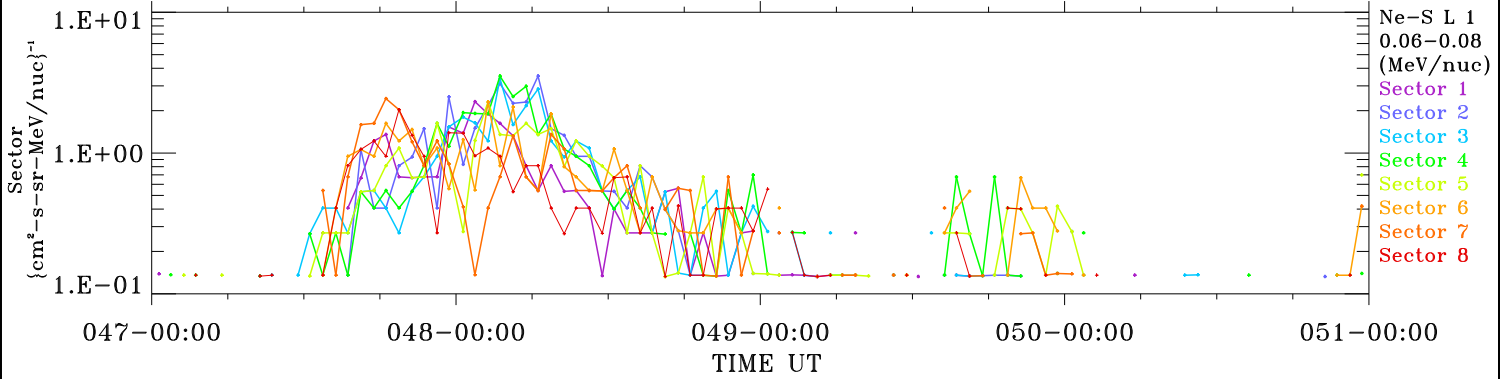

ACE ULEIS

Feb 16, 2025 (47) – Feb 20, 2025 (51)

4-Day Hourly Averages

Filter : 1,2

Plotting S/W: V3.0

Plotting date: Feb 21 2025 10:31

udf*listner

Ne-S

Ne-S

Ne-S

Ne-S