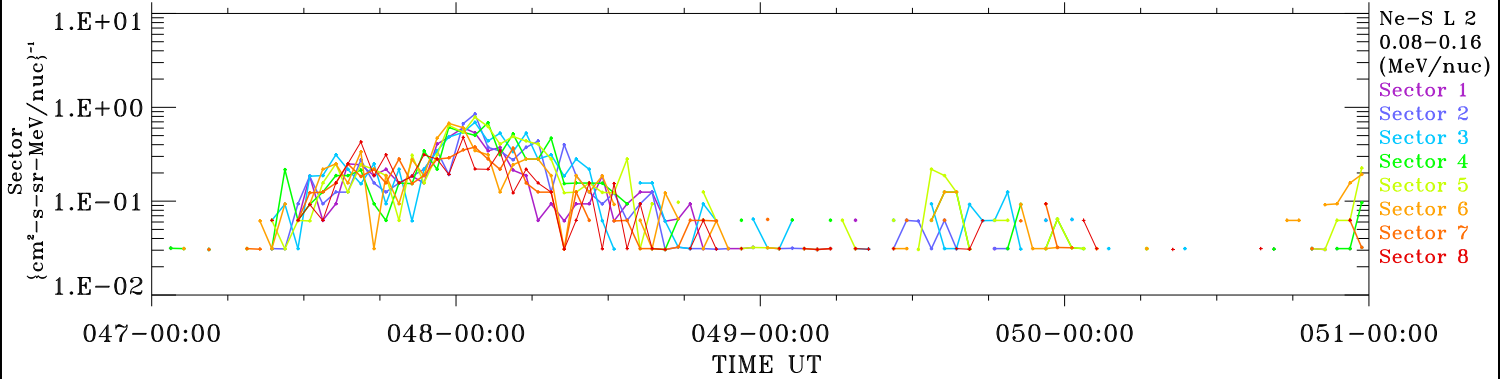

ACE ULEIS

Feb 16, 2025 (47) – Feb 20, 2025 (51)

4-Day Hourly Averages

Filter : 1,2

Plotting S/W: V3.0

Plotting date: Feb 21 2025 10:31

udf*listner

Ne-S

Ne-S

Ne-S

Ne-S