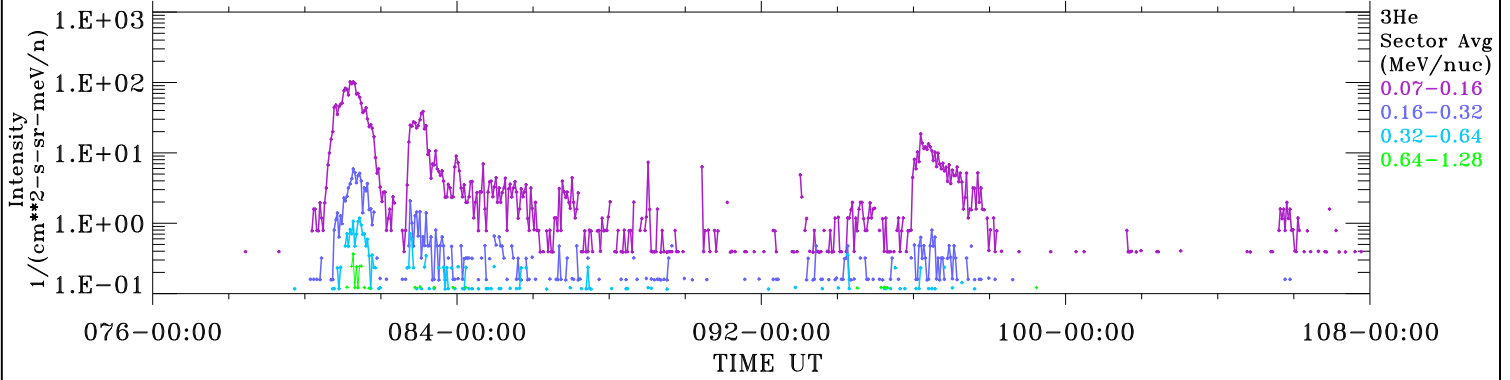

ACE ULEIS

Mar 17, 2017 (76) – Apr 18, 2017 (108)

Filter : 1,2

Plotting S/W: V3.0

32-Day Hourly Averages

Plotting date: Aug 14 2022 03:04

udf*lister

3He