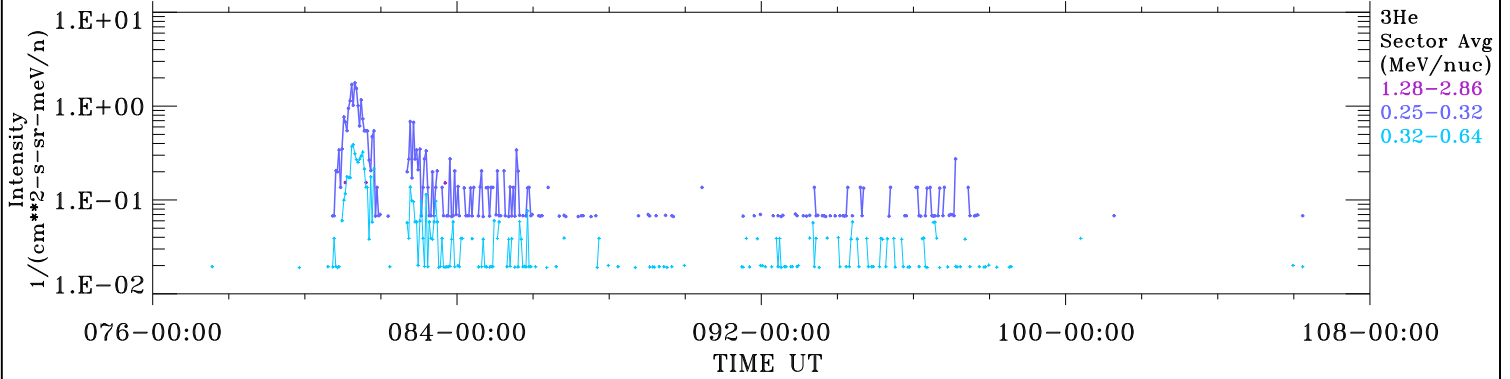

ACE ULEIS

Mar 17, 2017 (76) – Apr 18, 2017 (108)

Filter : 1,2

Plotting S/W: V3.0

32-Day Hourly Averages

Plotting date: Aug 14 2022 03:04

udf*lister

3He

3He

3He