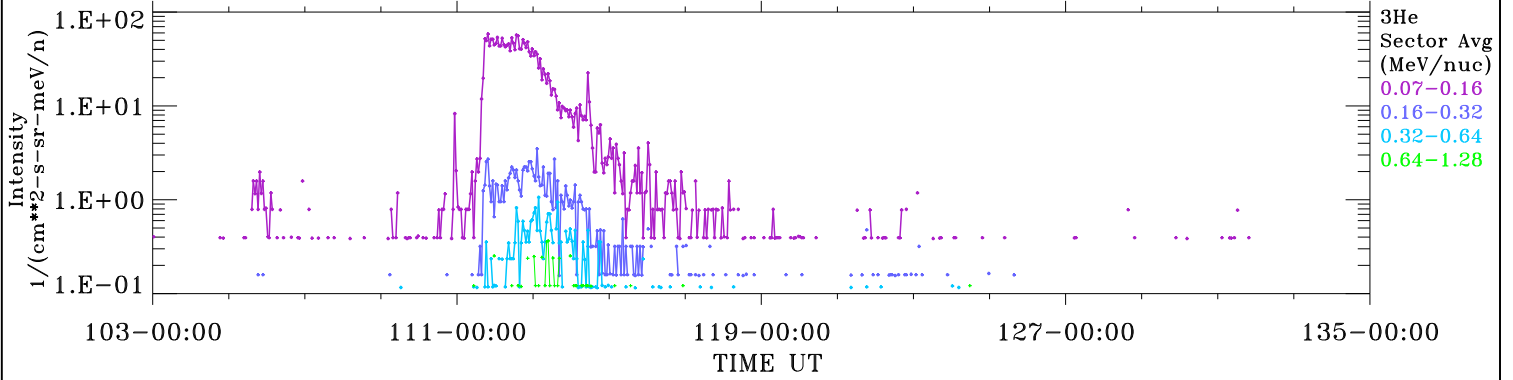

ACE ULEIS

Apr 13, 2017 (103) – May 15, 2017 (135)

32-Day Hourly Averages

Filter : 1,2

Plotting S/W: V3.0

Plotting date: Aug 14 2022 03:06

udf*lister

3He