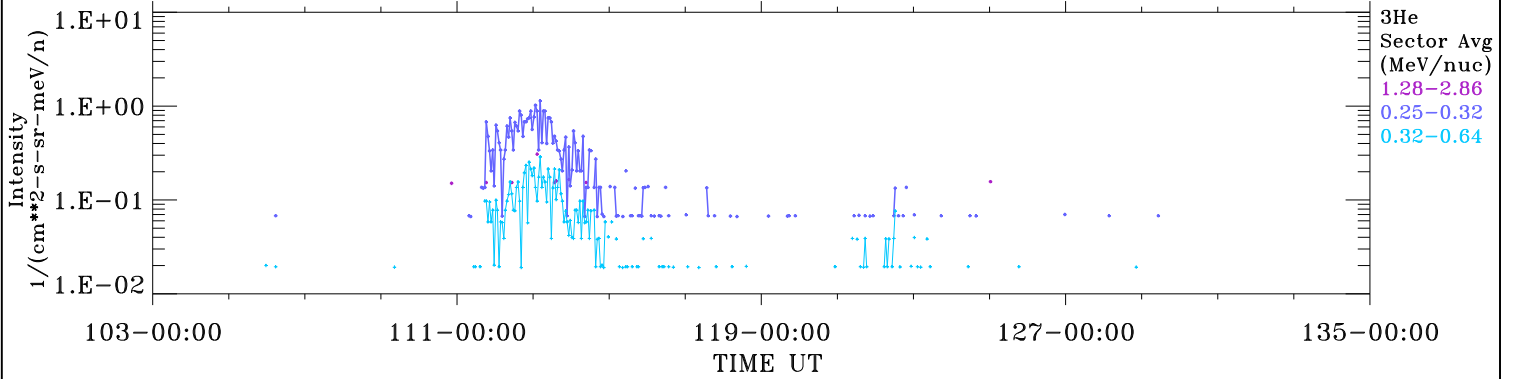

ACE ULEIS

Apr 13, 2017 (103) – May 15, 2017 (135)

32-Day Hourly Averages

Filter : 1,2

Plotting S/W: V3.0

Plotting date: Aug 14 2022 03:06

udf*lister

3He

3He

3He