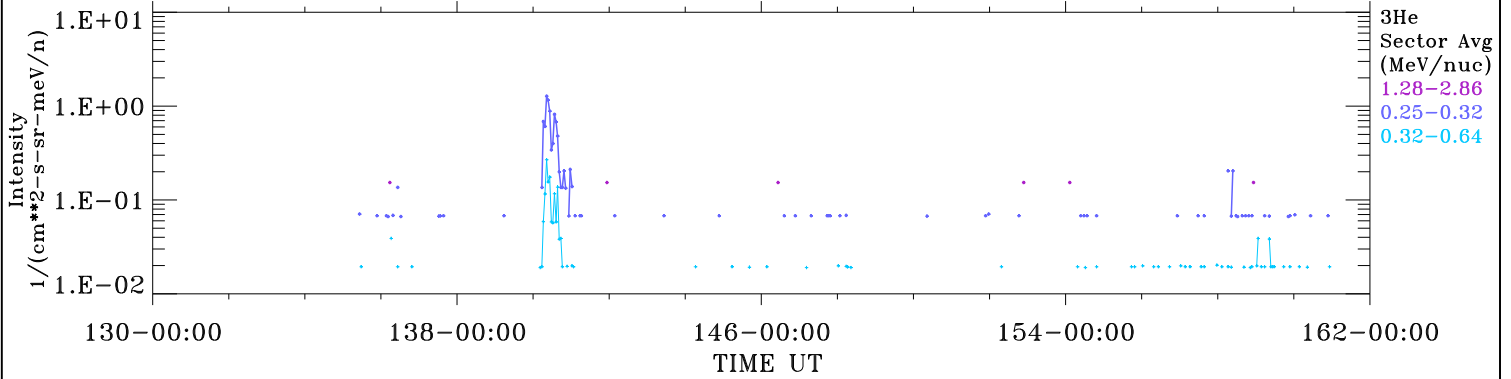

ACE ULEIS

May 10, 2017 (130) – Jun 11, 2017 (162)

Filter : 1,2
Plotting S/W: V3.0

udf*lister

32-Day Hourly Averages

Plotting date: Aug 14 2022 03:08

3He

3He

3He