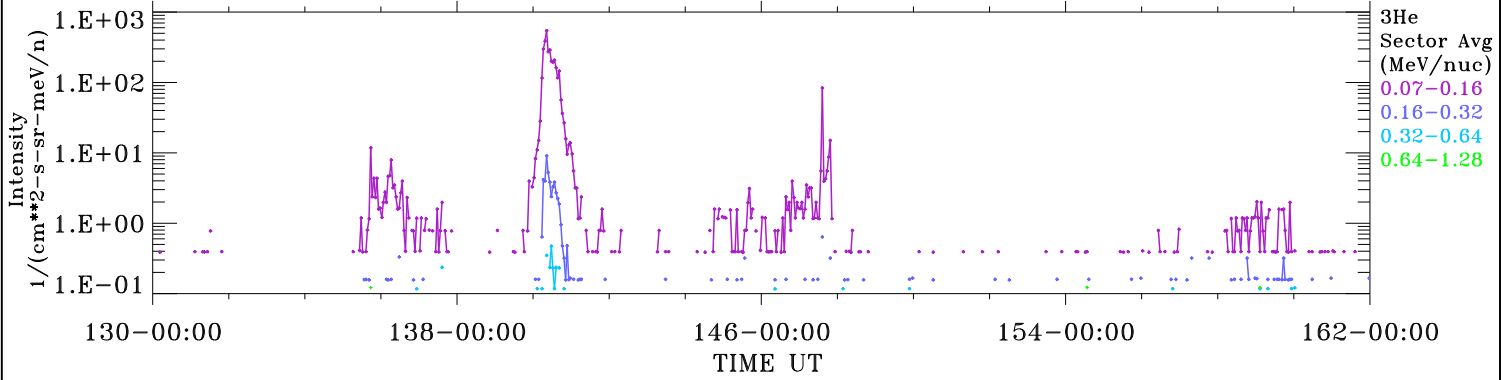

ACE ULEIS

May 10, 2017 (130) – Jun 11, 2017 (162)

Filter : 1,2
Plotting S/W: V3.0

udf*lister

32-Day Hourly Averages

Plotting date: Aug 14 2022 03:08

3He