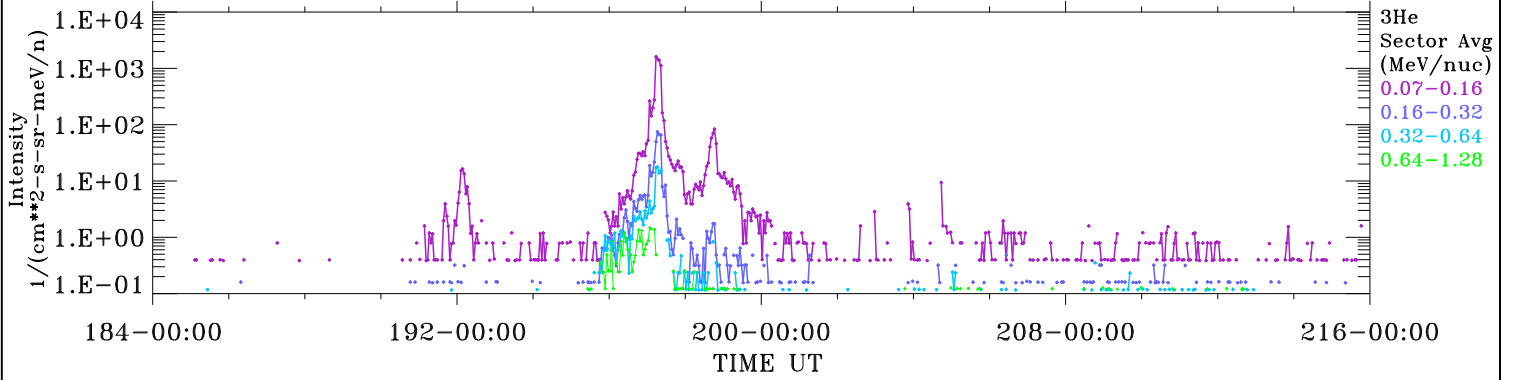

ACE ULEIS

Jul 3, 2017 (184) – Aug 4, 2017 (216)

32-Day Hourly Averages

Filter : 1,2

Plotting S/W: V3.0

Plotting date: Aug 14 2022 03:12

udf*lister

3He