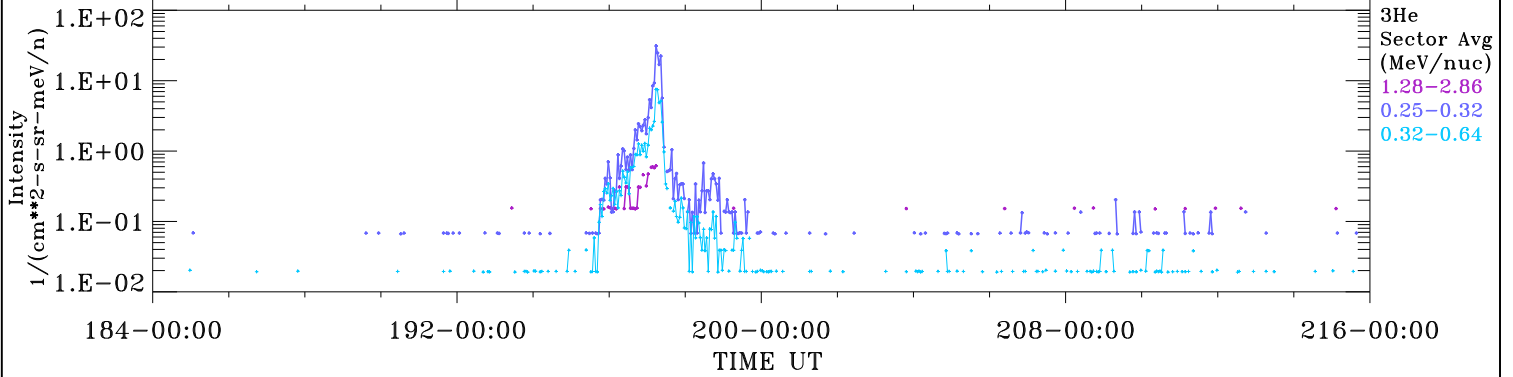

ACE ULEIS

Jul 3, 2017 (184) – Aug 4, 2017 (216)

32-Day Hourly Averages

Filter : 1,2

Plotting S/W: V3.0

Plotting date: Aug 14 2022 03:12

udf*lister

3He

3He

3He