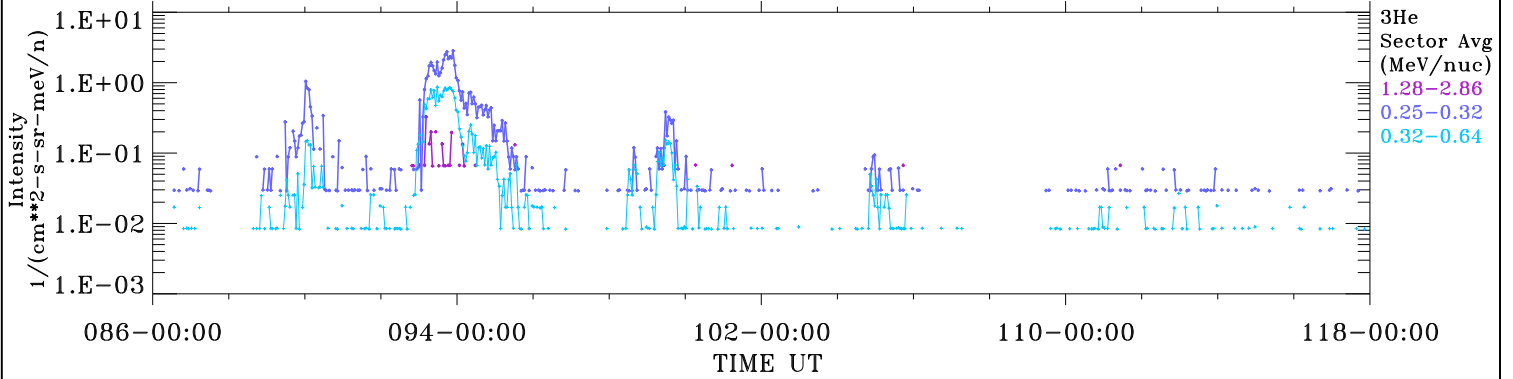

ACE ULEIS

Mar 27, 2022 (86) – Apr 28, 2022 (118)

Filter : 1,2
Plotting S/W: V3.0

udf*lister

32-Day Hourly Averages

Plotting date: Aug 14 2022 05:22

3He

3He