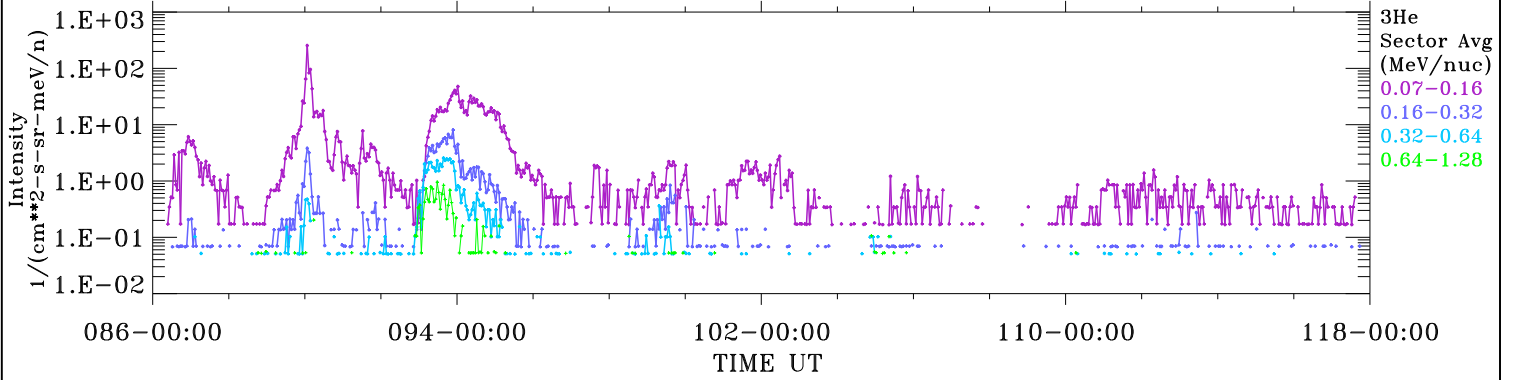

ACE ULEIS

Mar 27, 2022 (86) – Apr 28, 2022 (118)

Filter : 1,2
Plotting S/W: V3.0

udf*lister

32-Day Hourly Averages

Plotting date: Aug 14 2022 05:22

3He

3He