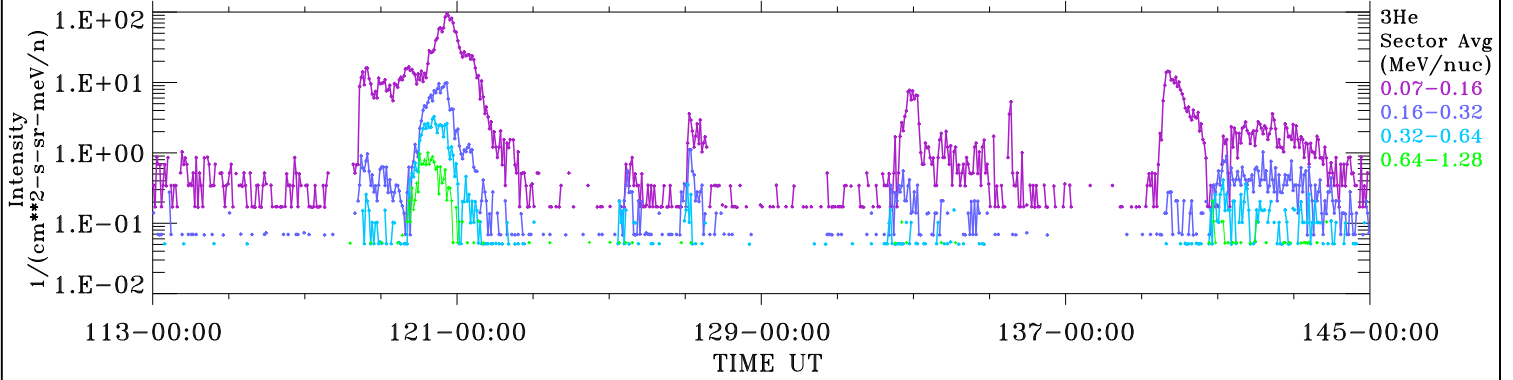

ACE ULEIS

Apr 23, 2022 (113) – May 25, 2022 (145)

Filter : 1,2
Plotting S/W: V3.0

udf*lister

32-Day Hourly Averages

Plotting date: Aug 14 2022 05:24

3He