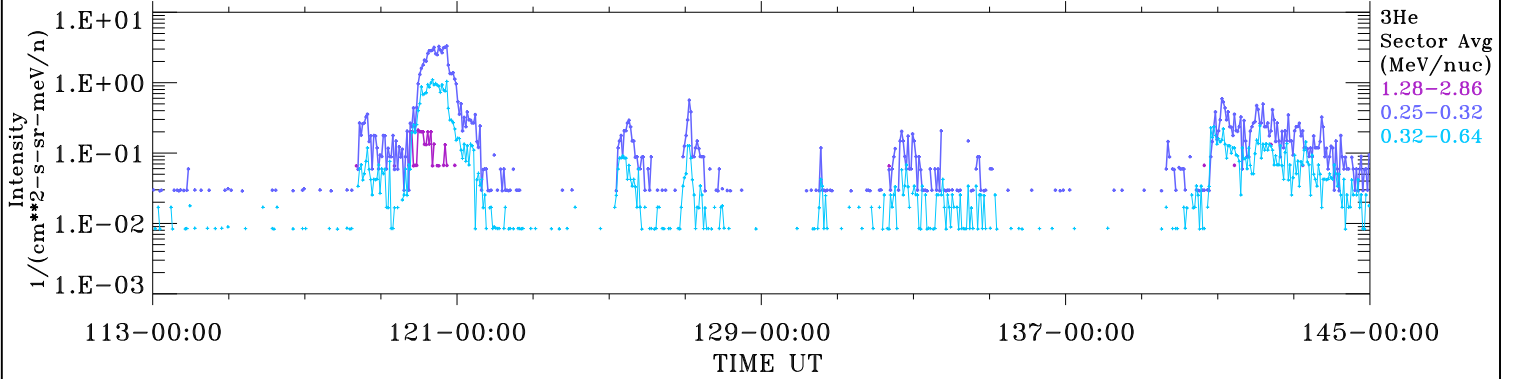

ACE ULEIS

Apr 23, 2022 (113) – May 25, 2022 (145)

Filter : 1,2
Plotting S/W: V3.0

udf*lister

32-Day Hourly Averages

Plotting date: Aug 14 2022 05:24

3He

3He

3He