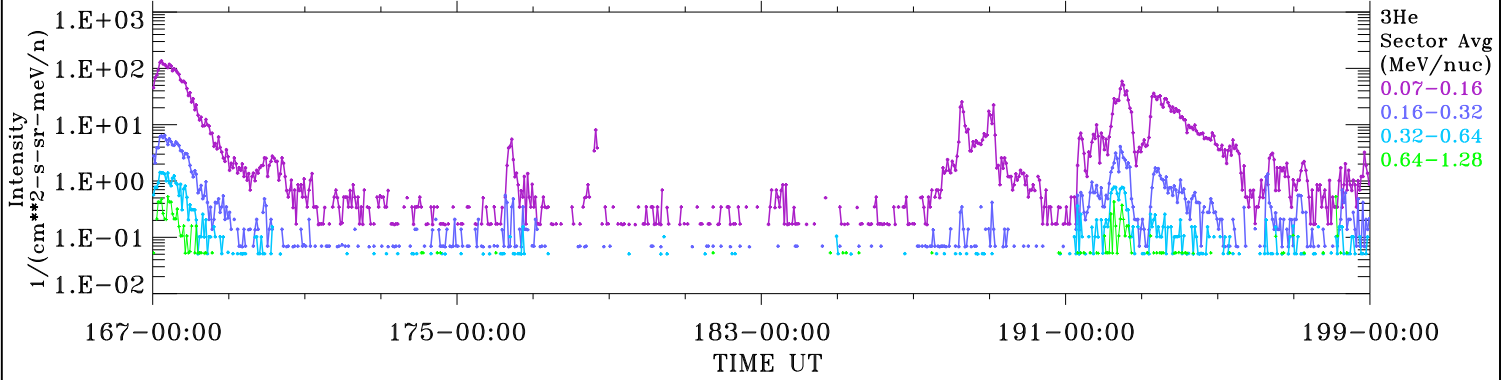

ACE ULEIS

Jun 16, 2022 (167) – Jul 18, 2022 (199)

Filter : 1,2

Plotting S/W: V3.0

32-Day Hourly Averages

Plotting date: Aug 14 2022 05:29

udf*lister

3He