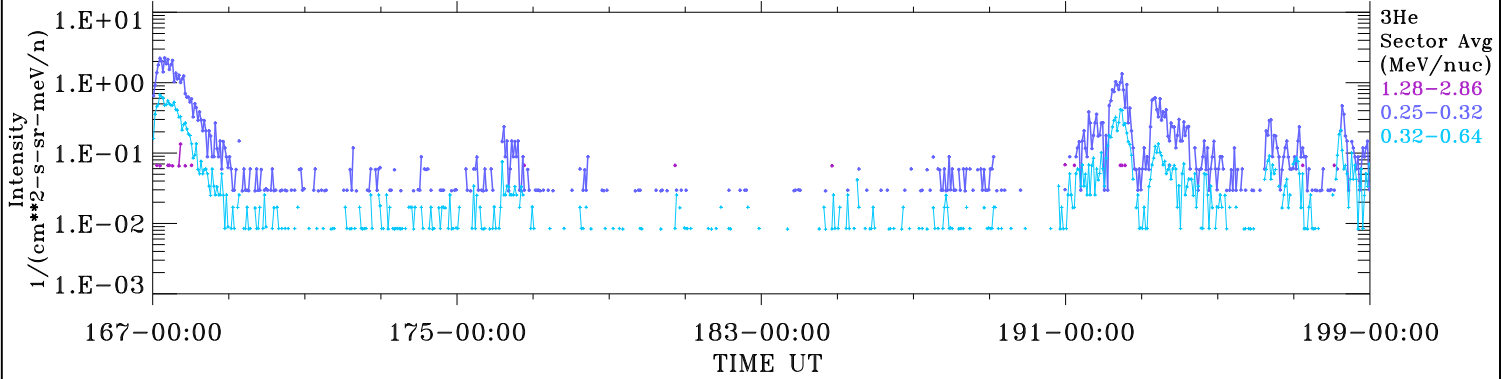

ACE ULEIS

Jun 16, 2022 (167) – Jul 18, 2022 (199)

Filter : 1,2

Plotting S/W: V3.0

32-Day Hourly Averages

Plotting date: Aug 14 2022 05:29

udf*lister

3He

3He

3He