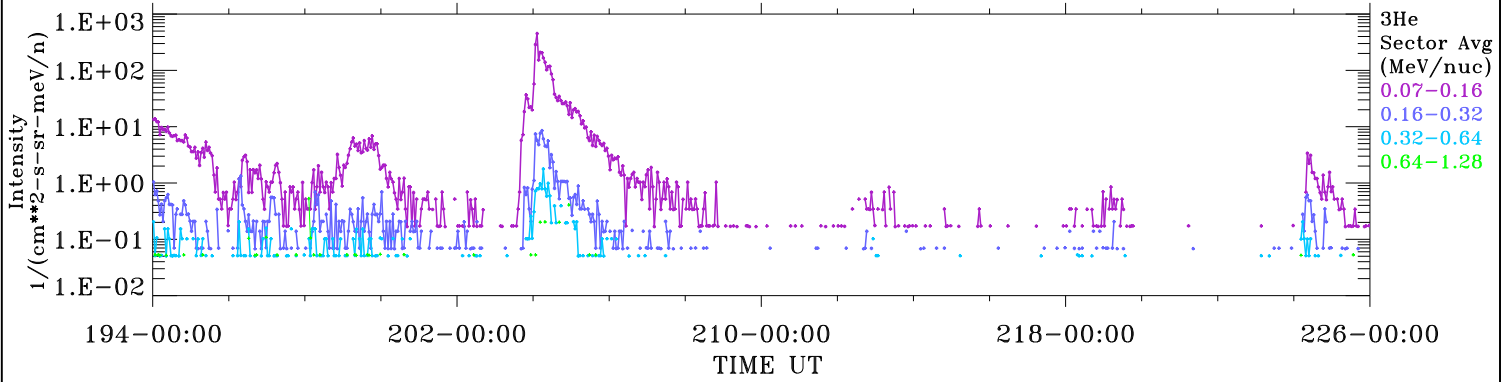

ACE ULEIS

Jul 13, 2022 (194) – Aug 14, 2022 (226)

Filter : 1,2

Plotting S/W: V3.0

32-Day Hourly Averages

Plotting date: Aug 17 2022 08:50

udf*lister

3He