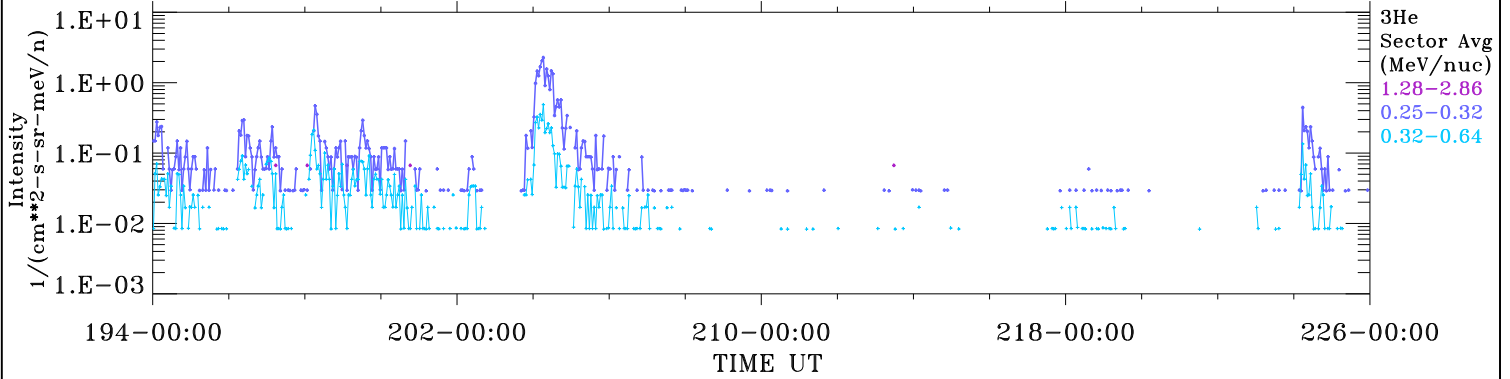

ACE ULEIS

Jul 13, 2022 (194) – Aug 14, 2022 (226)

Filter : 1,2

Plotting S/W: V3.0

32-Day Hourly Averages

Plotting date: Aug 17 2022 08:50

udf*lister

3He

3He

3He