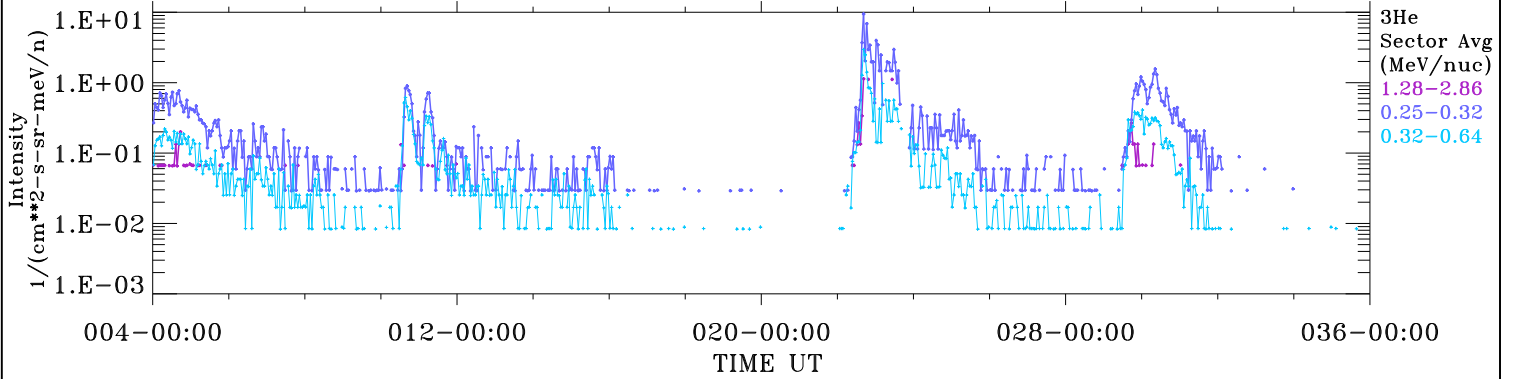

ACE ULEIS

Jan 4, 2024 (4) - Feb 5, 2024 (36)

Filter : 1,2

Plotting S/W: V3.0

Plotting date: Feb 6 2024 10:37

udf*lister

32-Day Hourly Averages

3He

3He

3He