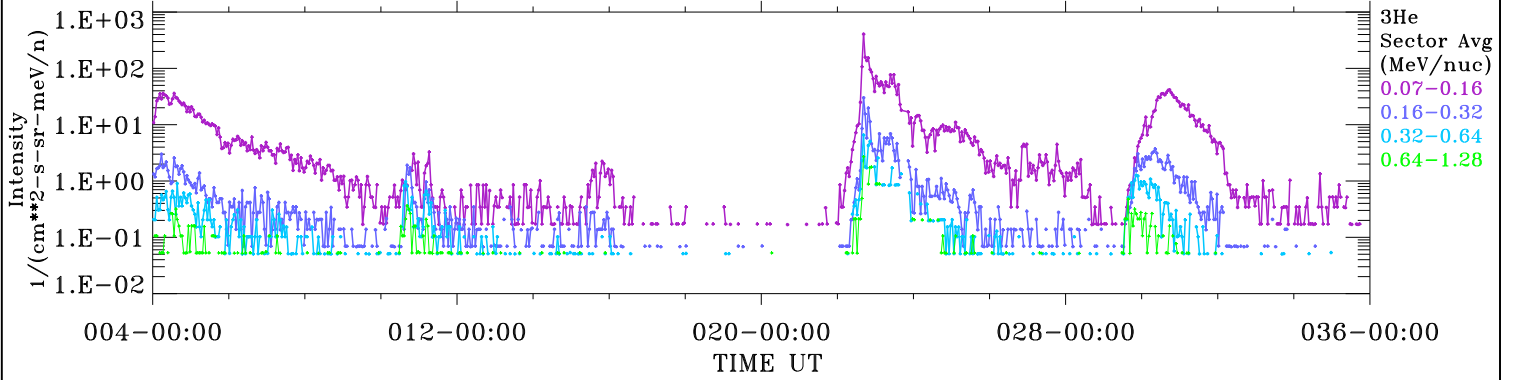

ACE ULEIS

Jan 4, 2024 (4) - Feb 5, 2024 (36)

Filter : 1,2

Plotting S/W: V3.0

Plotting date: Feb 6 2024 10:37

udf*lister

32-Day Hourly Averages

3He