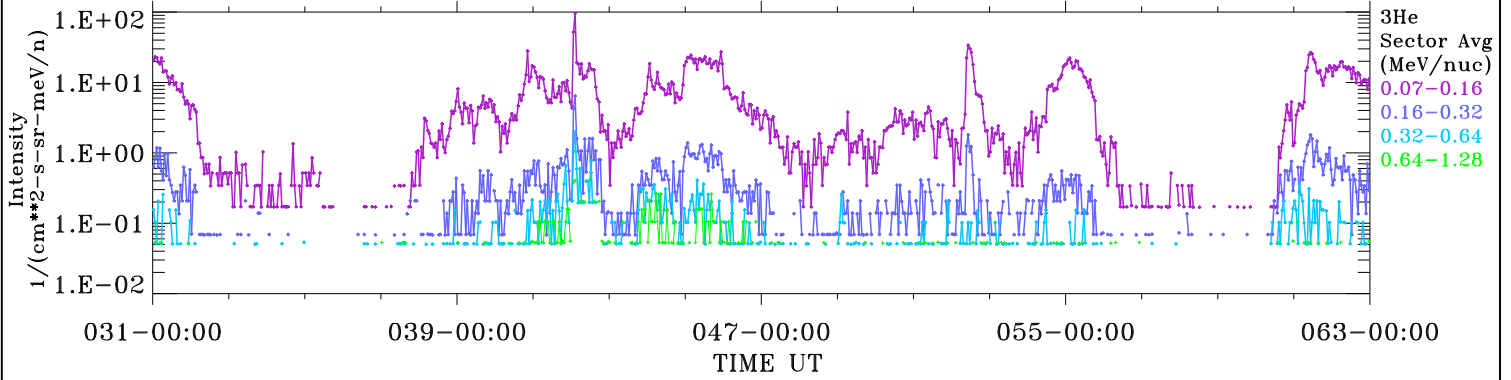

ACE ULEIS

Jan 31, 2024 (31) - Mar 3, 2024 (63)

Filter : 1,2
Plotting S/W: V3.0

udf*lister

32-Day Hourly Averages

Plotting date: Mar 5 2024 10:38

3He

3He