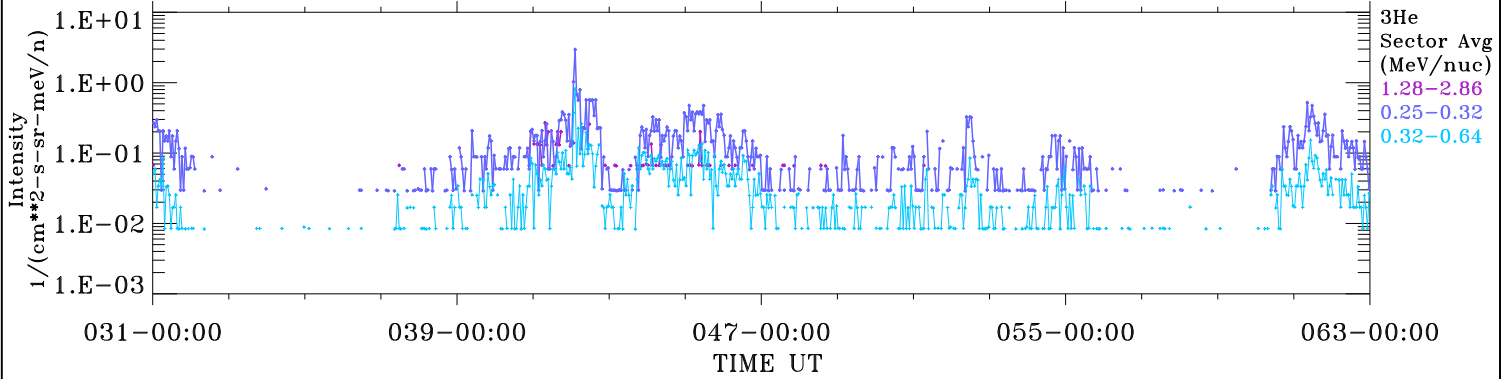

ACE ULEIS

Jan 31, 2024 (31) - Mar 3, 2024 (63)

Filter : 1,2
Plotting S/W: V3.0

udf*lister

32-Day Hourly Averages

Plotting date: Mar 5 2024 10:38

3He

3He