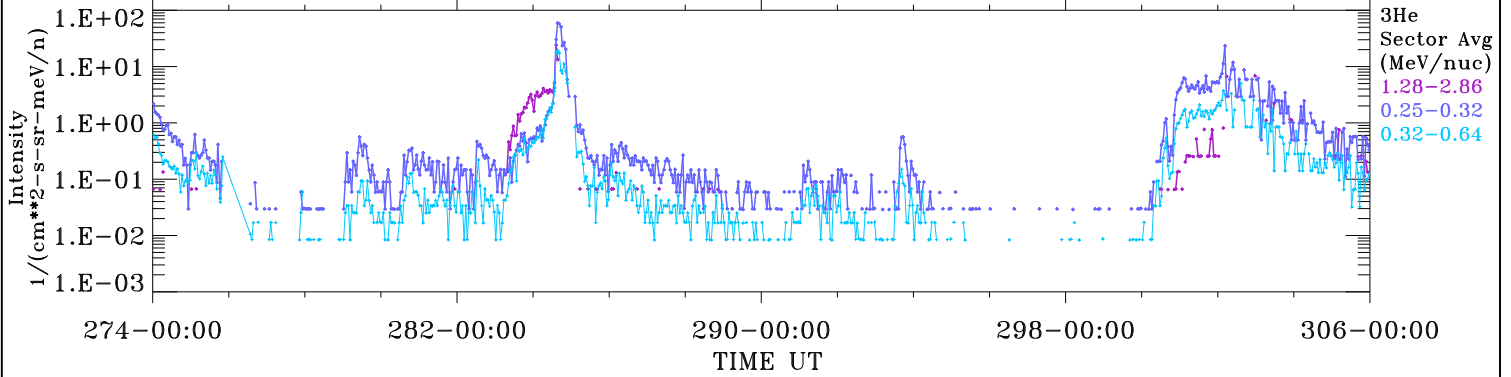

ACE ULEIS

Sep 30, 2024 (274) – Nov 1, 2024 (306)

Filter : 1,2
Plotting S/W: V3.0

udf*lister

32-Day Hourly Averages

Plotting date: Nov 4 2024 10:43

3He

3He