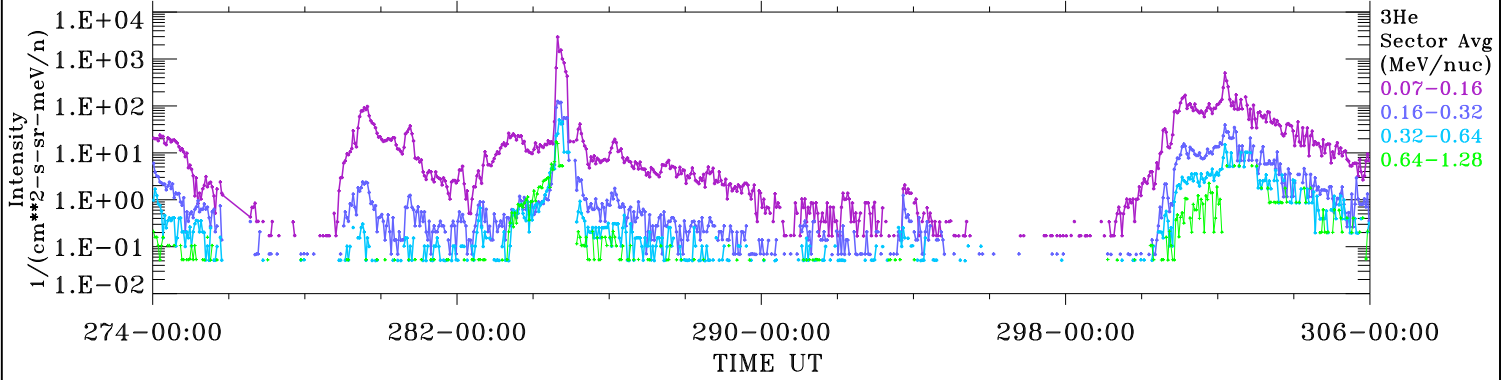

ACE ULEIS

Sep 30, 2024 (274) – Nov 1, 2024 (306)

Filter : 1,2
Plotting S/W: V3.0

udf*lister

32-Day Hourly Averages

Plotting date: Nov 4 2024 10:43

3He

3He