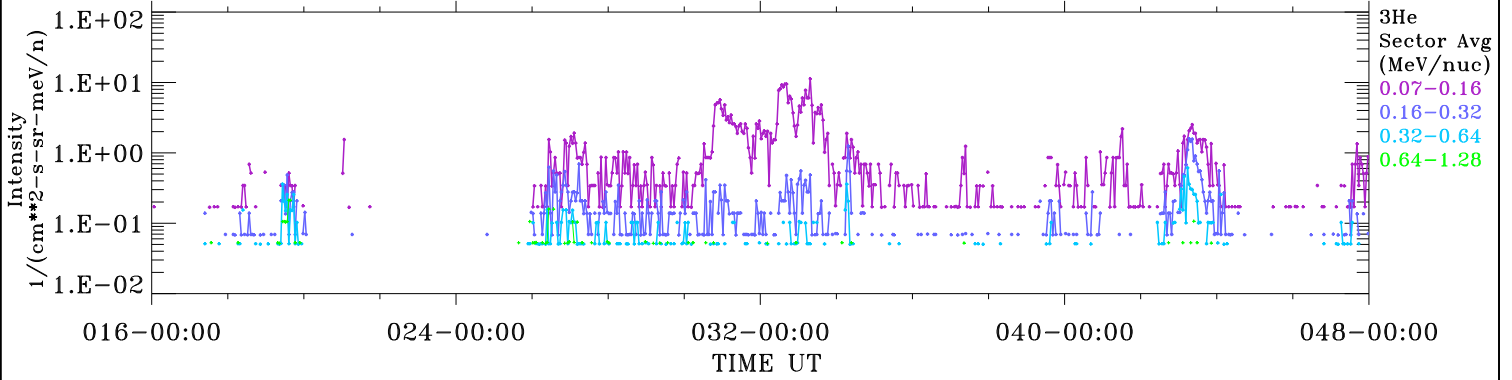

ACE ULEIS

Jan 16, 2025 (16) – Feb 17, 2025 (48)

32-Day Hourly Averages

Filter : 1,2

Plotting S/W: V3.0

Plotting date: Feb 18 2025 10:32

udf*lister

3He