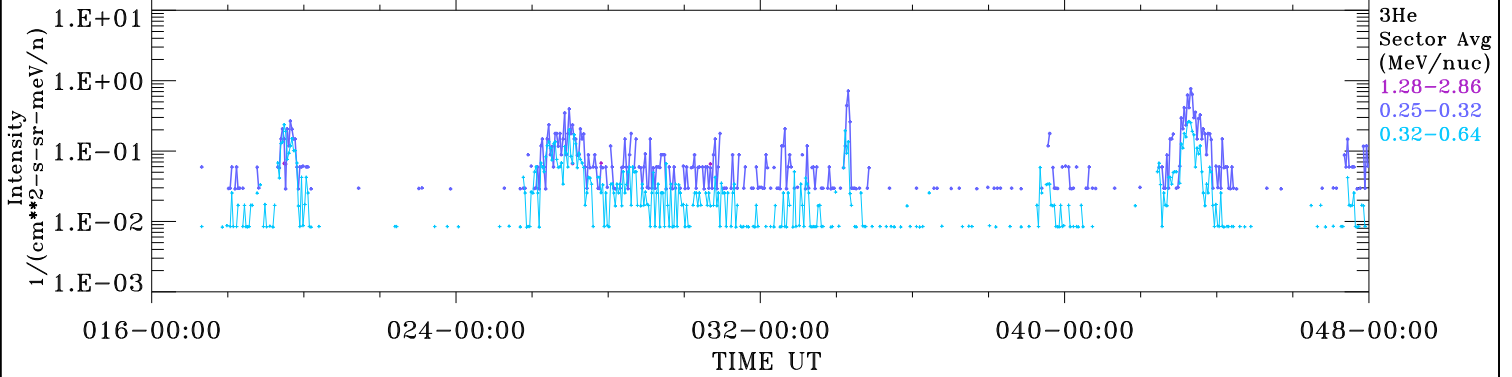

ACE ULEIS

Jan 16, 2025 (16) – Feb 17, 2025 (48)

32-Day Hourly Averages

Filter : 1,2

Plotting S/W: V3.0

Plotting date: Feb 18 2025 10:32

udf*lister

3He

3He

3He