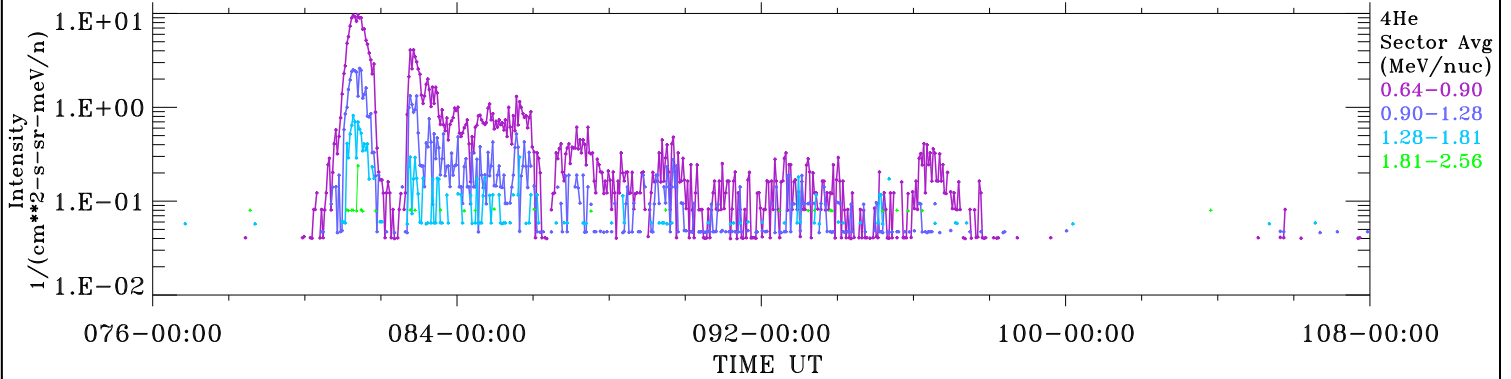

ACE ULEIS

Mar 17, 2017 (76) – Apr 18, 2017 (108)
32-Day Hourly Averages

Filter : 1,2
Plotting S/W: V3.0
Plotting date: Aug 14 2022 03:04

udf*lister

4He

4He

4He

4He