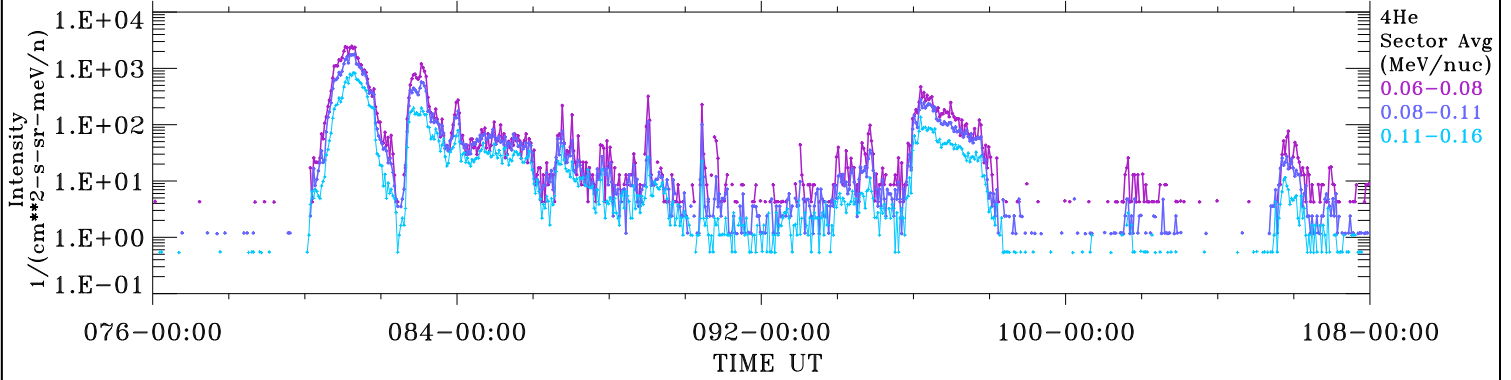

ACE ULEIS

Mar 17, 2017 (76) – Apr 18, 2017 (108)
32-Day Hourly Averages

Filter : 1,2
Plotting S/W: V3.0
Plotting date: Aug 14 2022 03:04

udf*lister

4He

4He

4He

4He