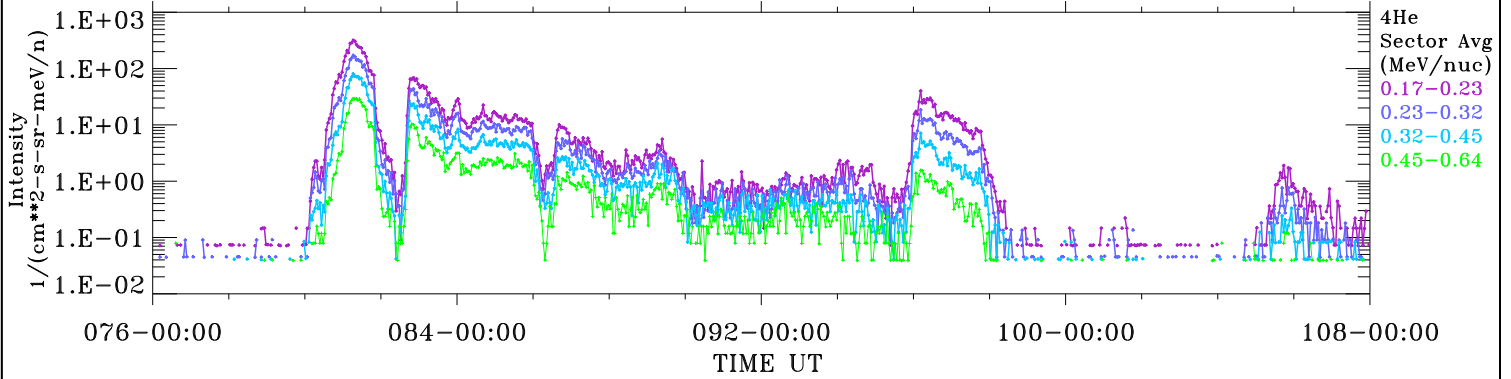

ACE ULEIS

Mar 17, 2017 (76) – Apr 18, 2017 (108)
32-Day Hourly Averages

Filter : 1,2
Plotting S/W: V3.0
Plotting date: Aug 14 2022 03:04

udf*lister

4He

4He

4He

4He