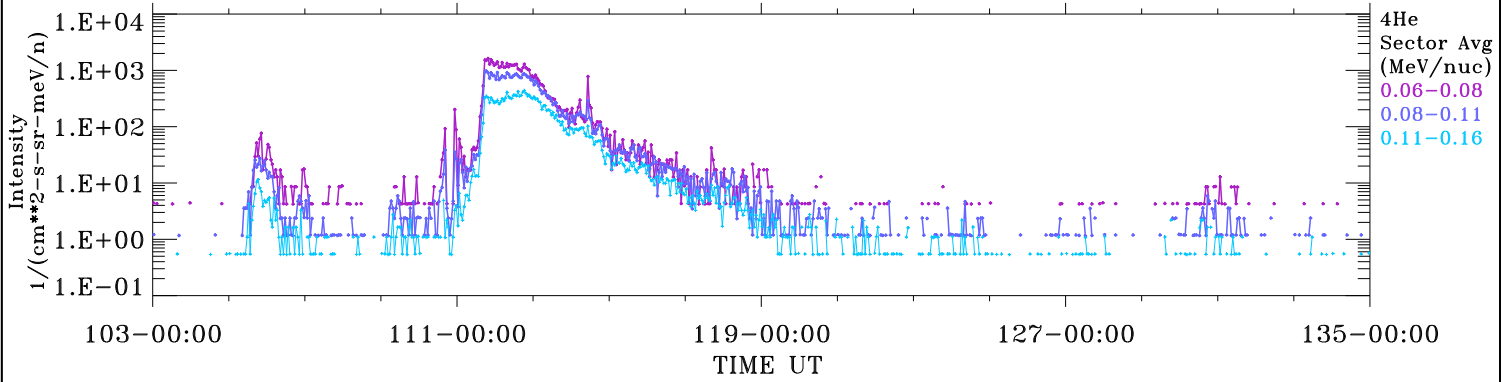

ACE ULEIS

Apr 13, 2017 (103) – May 15, 2017 (135)

Filter : 1,2
Plotting S/W: V3.0

udf*listner

32-Day Hourly Averages

Plotting date: Aug 14 2022 03:06

4He

4He