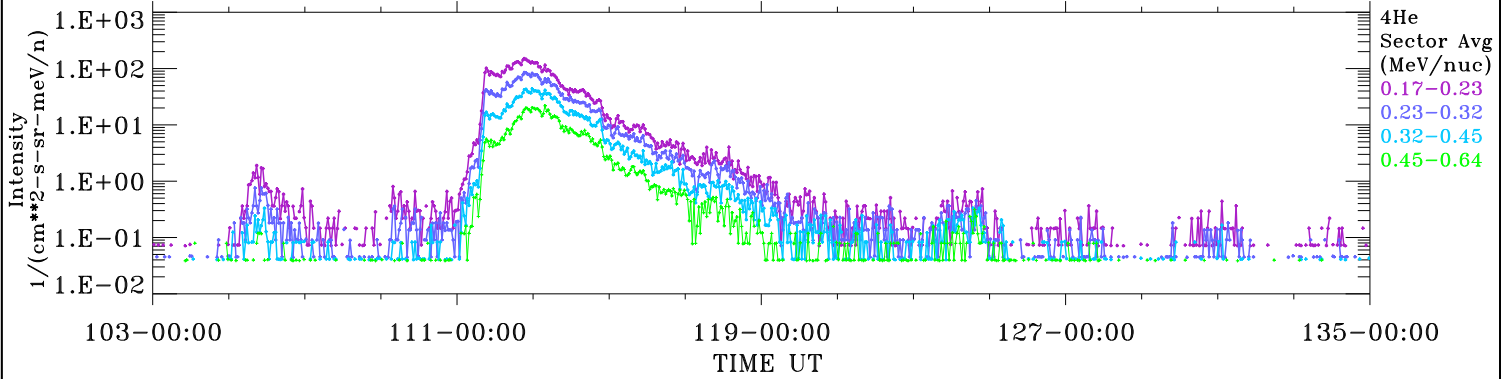

ACE ULEIS

Apr 13, 2017 (103) – May 15, 2017 (135)

Filter : 1,2
Plotting S/W: V3.0

udf*listner

32-Day Hourly Averages

Plotting date: Aug 14 2022 03:06

4He

4He