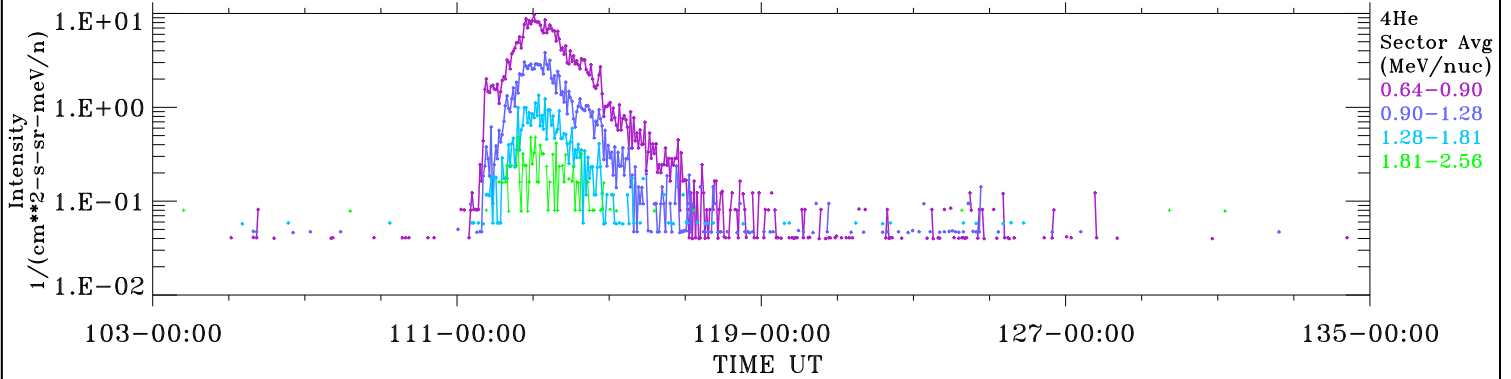

ACE ULEIS

Apr 13, 2017 (103) – May 15, 2017 (135)

Filter : 1,2
Plotting S/W: V3.0

udf*listner

32-Day Hourly Averages

Plotting date: Aug 14 2022 03:06

4He

4He

4He

4He