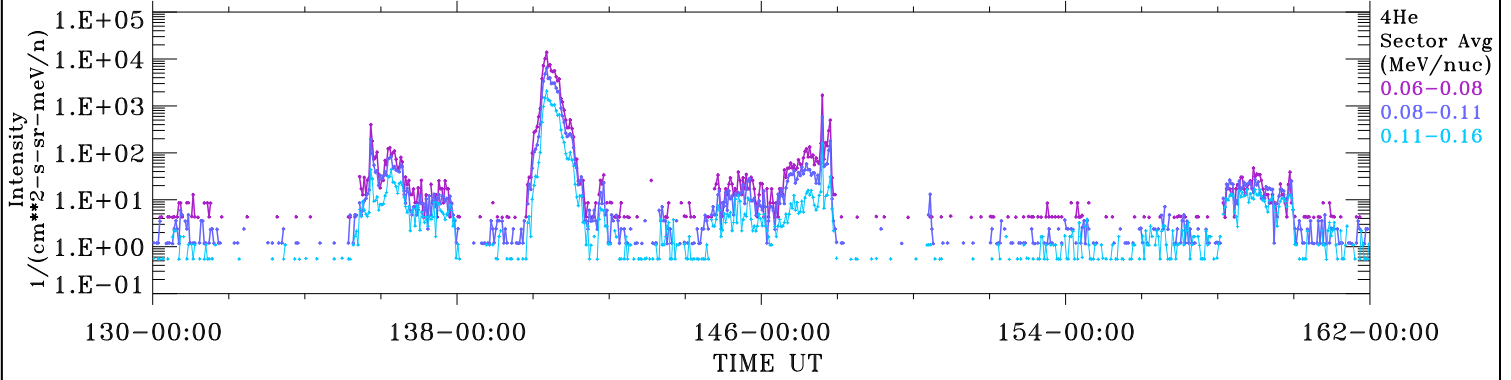

ACE ULEIS

May 10, 2017 (130) – Jun 11, 2017 (162)
32-Day Hourly Averages

Filter : 1,2
Plotting S/W: V3.0
Plotting date: Aug 14 2022 03:08

udf*lister

4He

4He

4He

4He