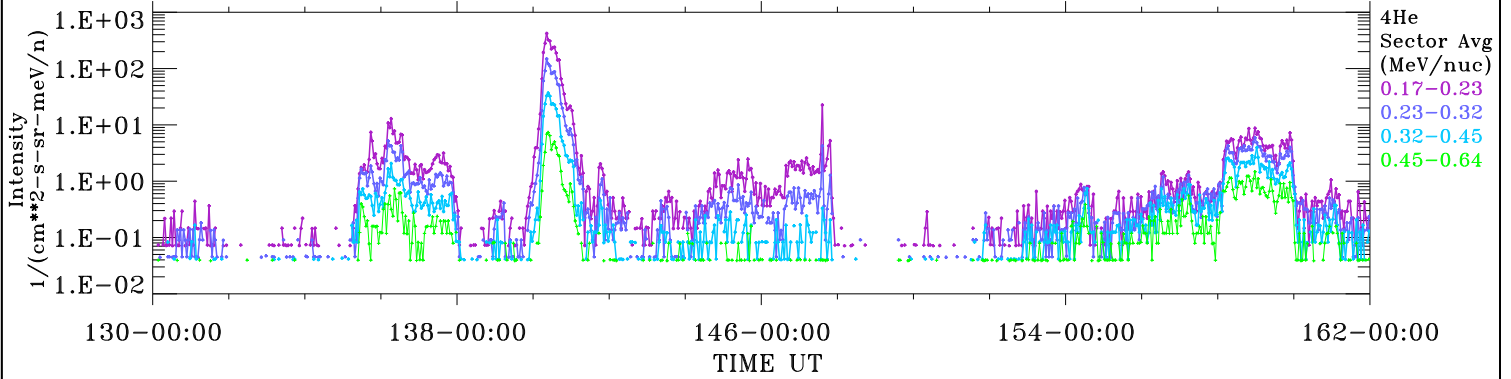

ACE ULEIS

May 10, 2017 (130) – Jun 11, 2017 (162)
32-Day Hourly Averages

Filter : 1,2
Plotting S/W: V3.0
Plotting date: Aug 14 2022 03:08

udf*lister

4He

4He

4He

4He