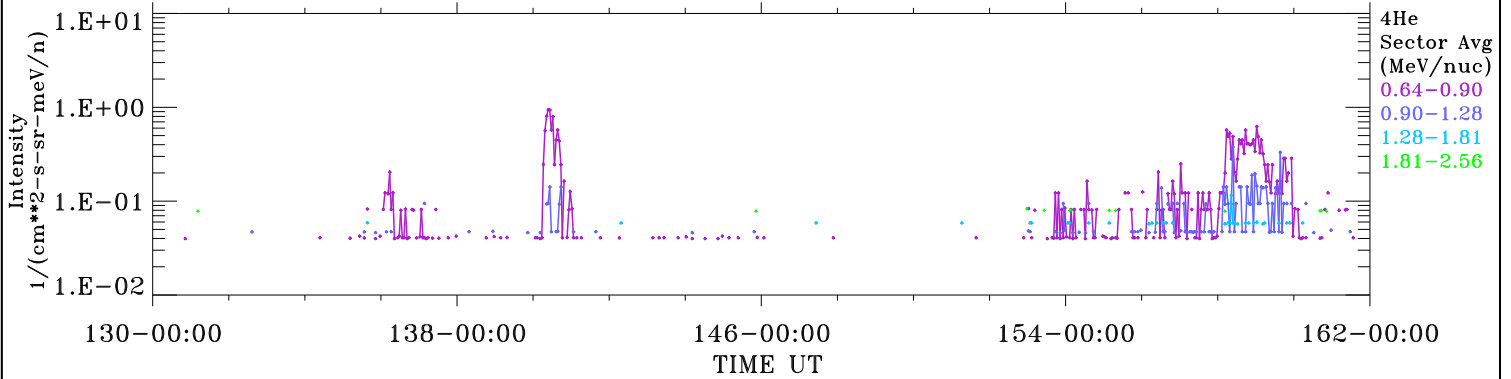

ACE ULEIS

May 10, 2017 (130) – Jun 11, 2017 (162)
32-Day Hourly Averages

Filter : 1,2
Plotting S/W: V3.0
Plotting date: Aug 14 2022 03:08

udf*lister

4He

4He

4He

4He