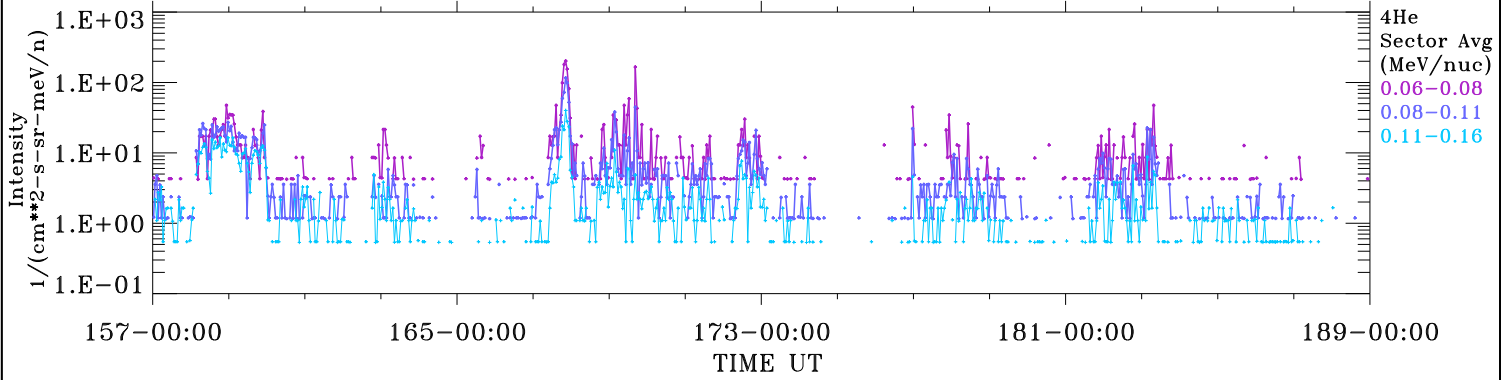

ACE ULEIS

Jun 6, 2017 (157) – Jul 8, 2017 (189)

Filter : 1,2
Plotting S/W: V3.0

udf*listner

32-Day Hourly Averages

Plotting date: Aug 14 2022 03:10

4He

4He