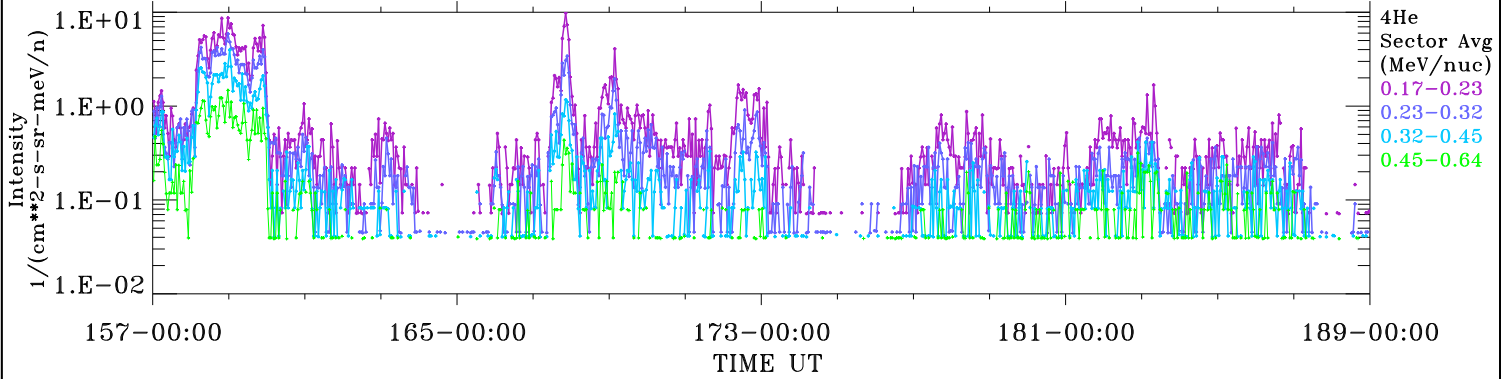

ACE ULEIS

Jun 6, 2017 (157) – Jul 8, 2017 (189)

Filter : 1,2
Plotting S/W: V3.0

udf*listner

32-Day Hourly Averages

Plotting date: Aug 14 2022 03:10

4He

4He