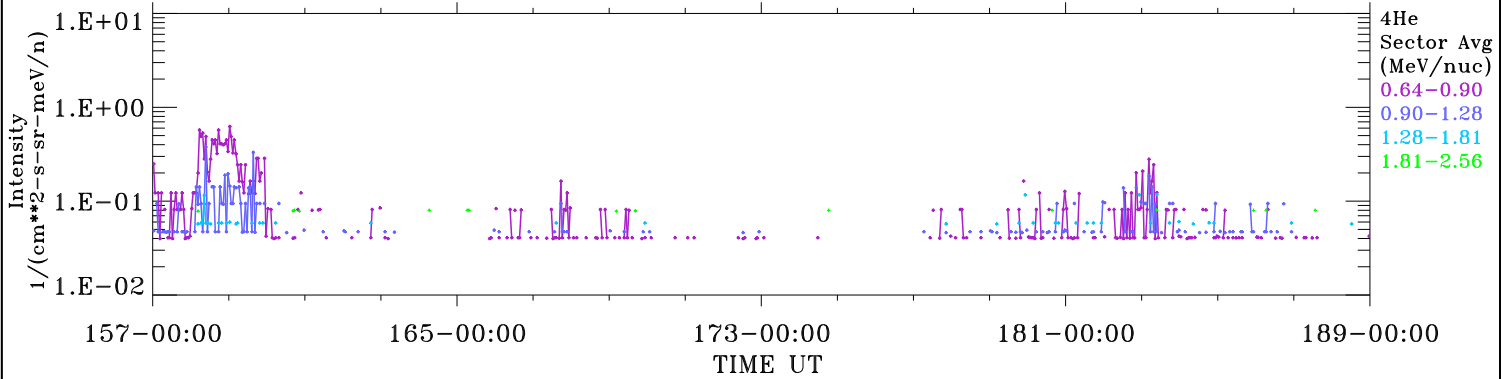

ACE ULEIS

Jun 6, 2017 (157) – Jul 8, 2017 (189)

Filter : 1,2
Plotting S/W: V3.0

udf*listner

32-Day Hourly Averages

Plotting date: Aug 14 2022 03:10

4He

4He

4He

4He