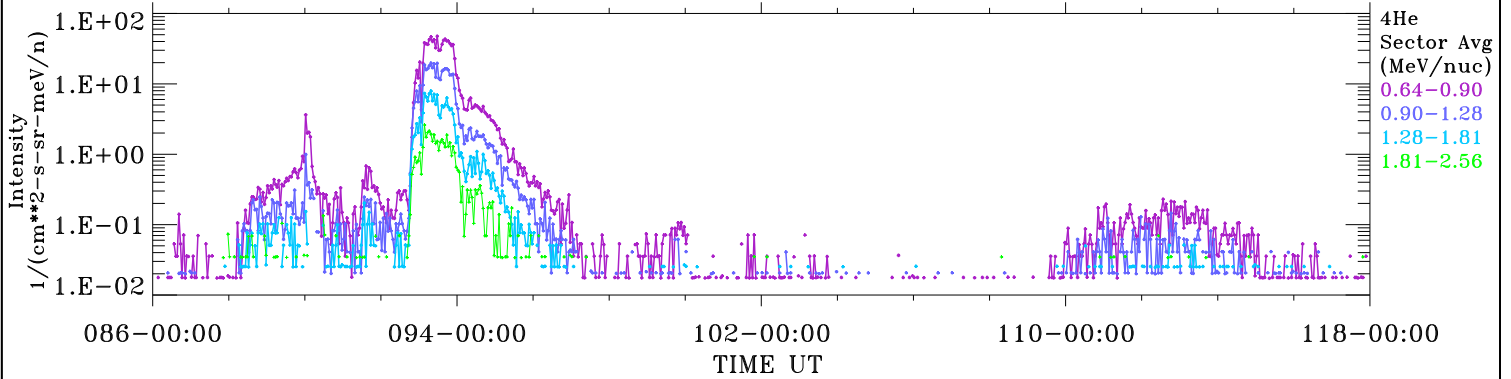

ACE ULEIS

Mar 27, 2022 (86) – Apr 28, 2022 (118)

Filter : 1,2
Plotting S/W: V3.0

udf*listner

32-Day Hourly Averages

Plotting date: Aug 14 2022 05:22

4He

4He

4He

4He