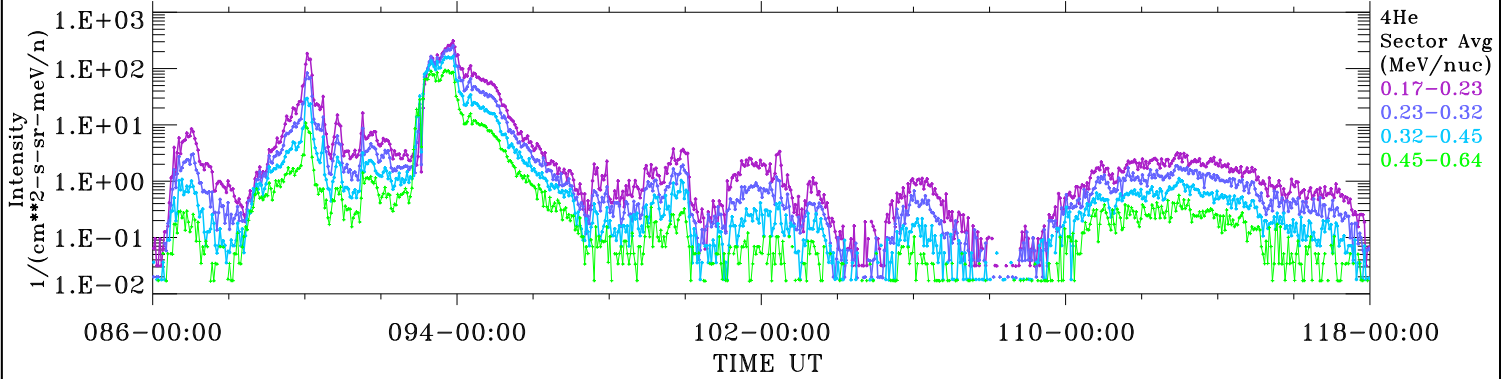

ACE ULEIS

Mar 27, 2022 (86) – Apr 28, 2022 (118)

Filter : 1,2
Plotting S/W: V3.0

udf*listner

32-Day Hourly Averages

Plotting date: Aug 14 2022 05:22

4He

4He