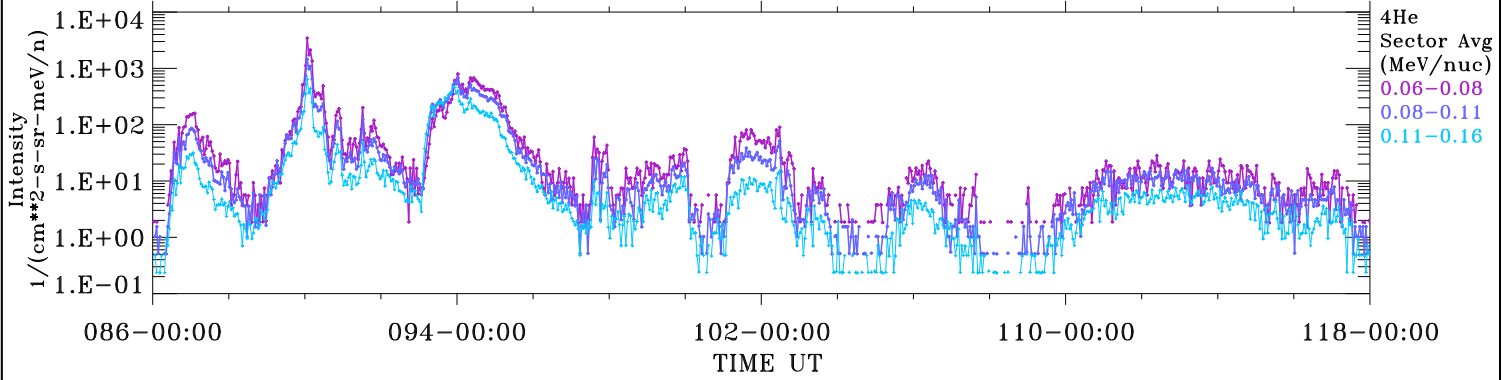

ACE ULEIS

Mar 27, 2022 (86) – Apr 28, 2022 (118)

Filter : 1,2
Plotting S/W: V3.0

udf*listner

32-Day Hourly Averages

Plotting date: Aug 14 2022 05:22

4He

4He