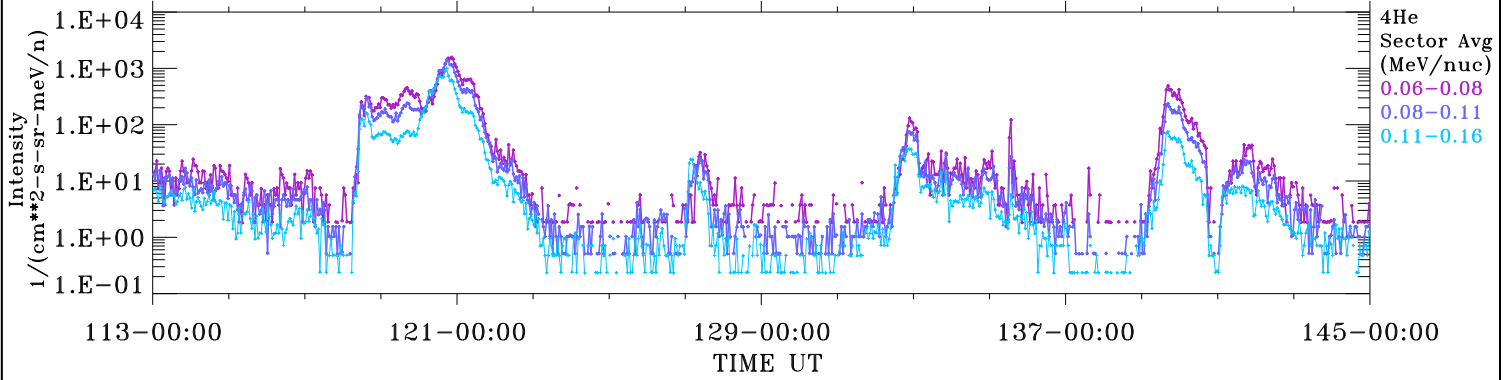

ACE ULEIS

Apr 23, 2022 (113) – May 25, 2022 (145)

Filter : 1,2

Plotting S/W: V3.0

Plotting date: Aug 14 2022 05:24

udf*lister

32-Day Hourly Averages

4He