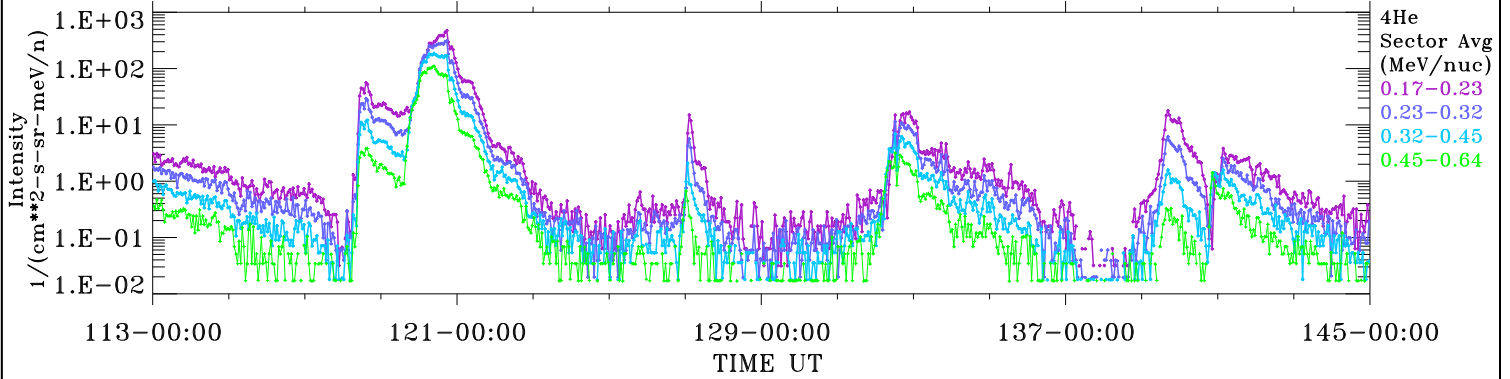

ACE ULEIS

Apr 23, 2022 (113) – May 25, 2022 (145)

Filter : 1,2

Plotting S/W: V3.0

Plotting date: Aug 14 2022 05:24

udf*lister

32-Day Hourly Averages

4He

4He

4He

4He