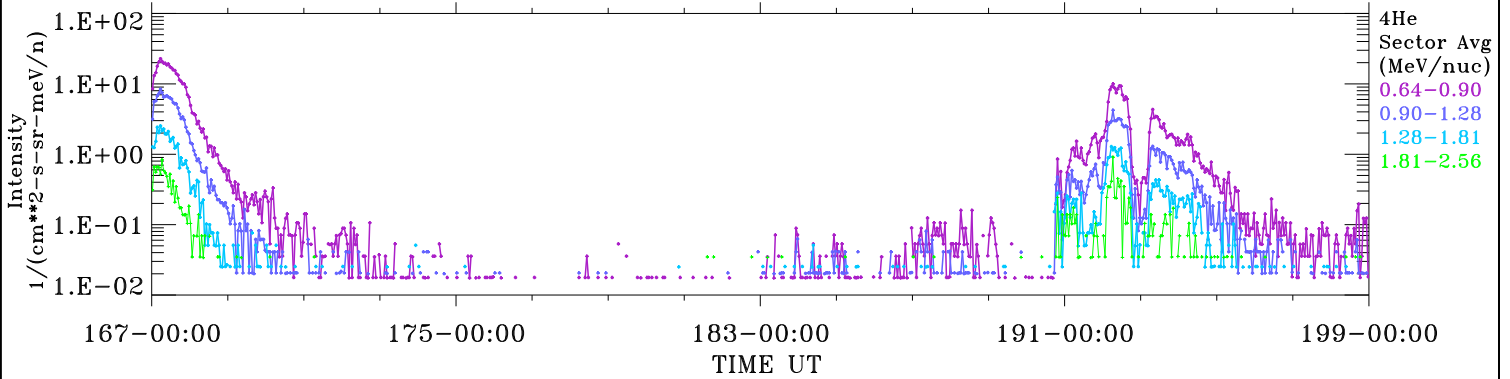

ACE ULEIS

Jun 16, 2022 (167) – Jul 18, 2022 (199)

Filter : 1,2
Plotting S/W: V3.0

udf*lister

32-Day Hourly Averages

Plotting date: Aug 14 2022 05:29

4He

4He

4He

4He