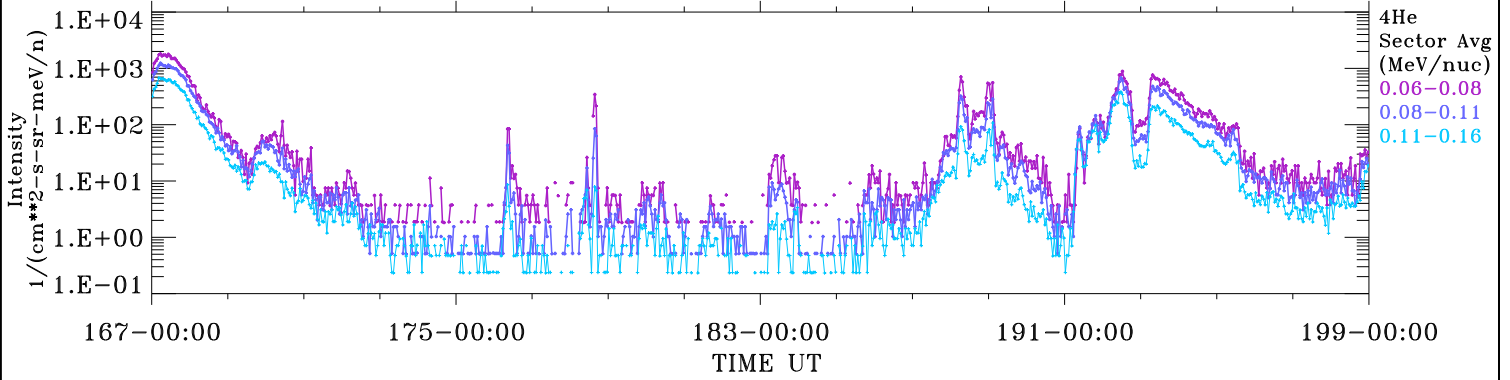

ACE ULEIS

Jun 16, 2022 (167) – Jul 18, 2022 (199)

Filter : 1,2
Plotting S/W: V3.0

udf*lister

32-Day Hourly Averages

Plotting date: Aug 14 2022 05:29

4He

4He