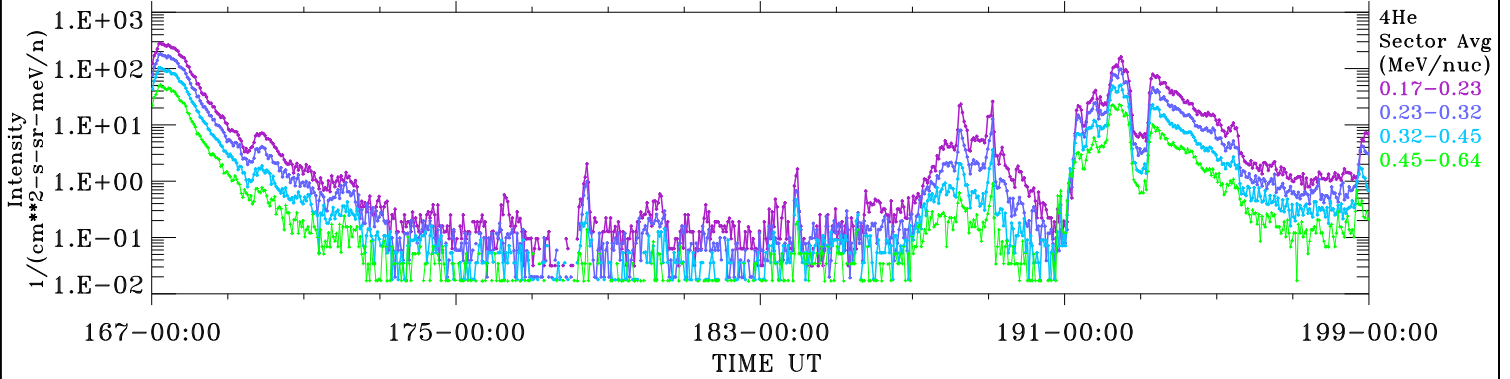

ACE ULEIS

Jun 16, 2022 (167) – Jul 18, 2022 (199)

Filter : 1,2
Plotting S/W: V3.0

udf*lister

32-Day Hourly Averages

Plotting date: Aug 14 2022 05:29

4He

4He