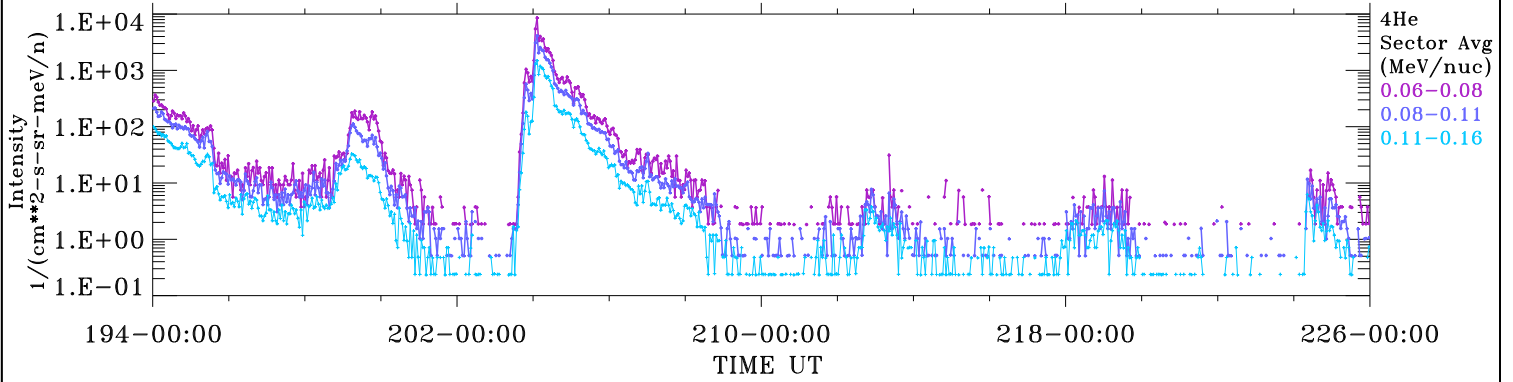

# ACE ULEIS

Jul 13, 2022 (194) – Aug 14, 2022 (226)

Filter : 1,2  
Plotting S/W: V3.0

udf\*listner

32-Day Hourly Averages

Plotting date: Aug 17 2022 08:50

4He

4He