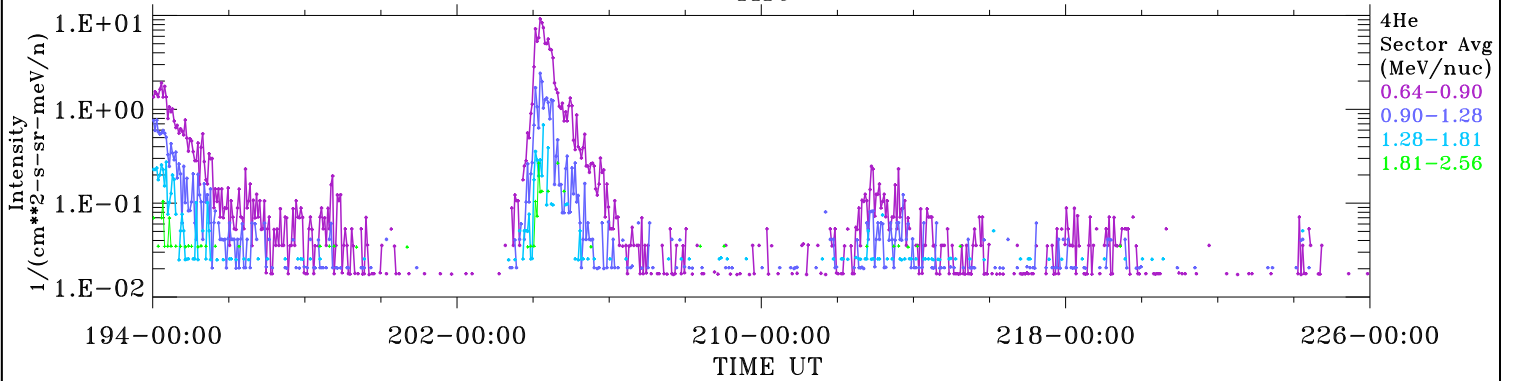

ACE ULEIS

Jul 13, 2022 (194) – Aug 14, 2022 (226)

Filter : 1,2
Plotting S/W: V3.0

udf*listner

32-Day Hourly Averages

Plotting date: Aug 17 2022 08:50

4He

4He

4He

4He