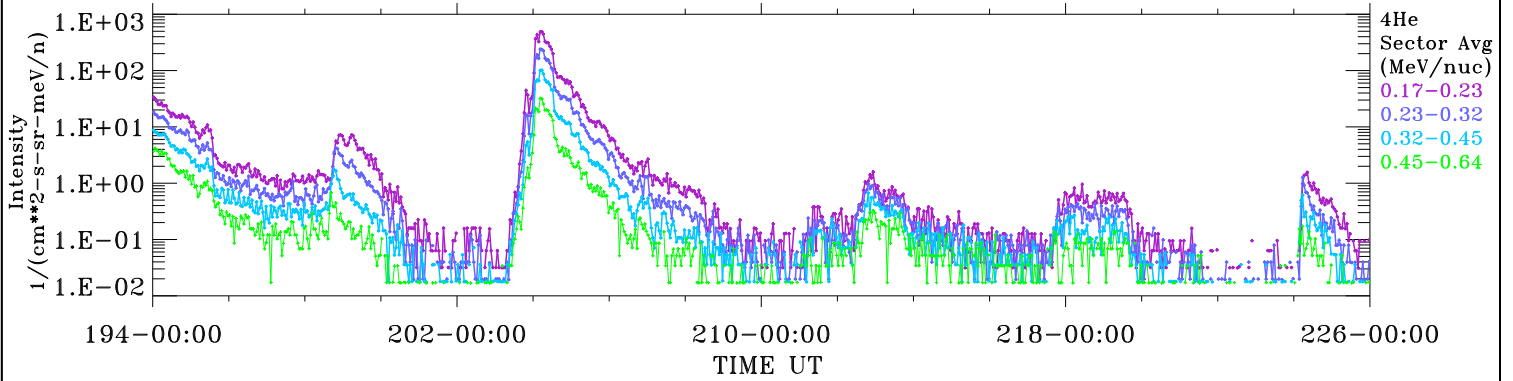

# ACE ULEIS

Jul 13, 2022 (194) – Aug 14, 2022 (226)

Filter : 1,2  
Plotting S/W: V3.0

udf\*listner

32-Day Hourly Averages

Plotting date: Aug 17 2022 08:50

4He

4He