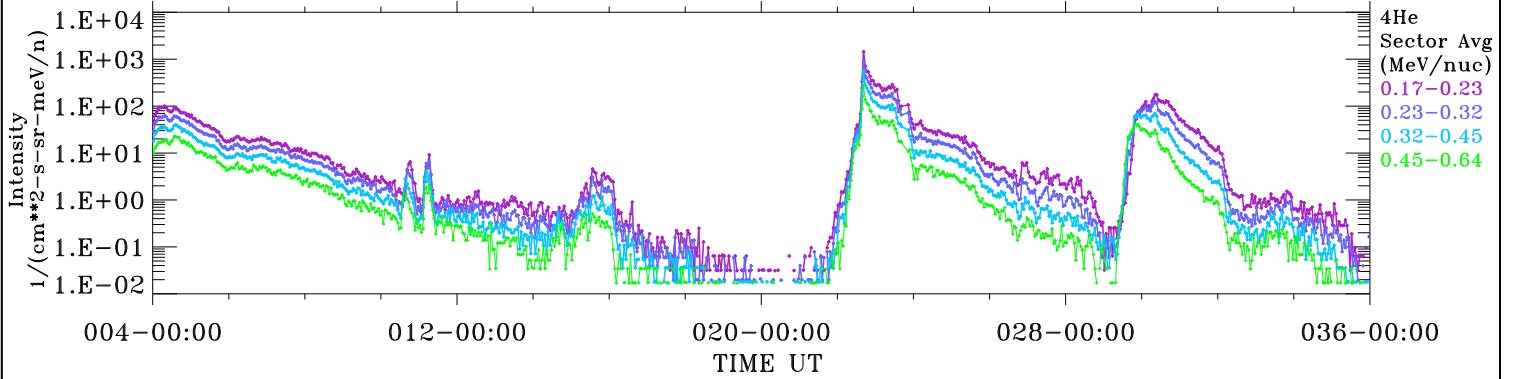

ACE ULEIS

Jan 4, 2024 (4) – Feb 5, 2024 (36)

32-Day Hourly Averages

Filter : 1,2

Plotting S/W: V3.0

Plotting date: Feb 6 2024 10:37

udf*lister

4He

4He

4He

4He