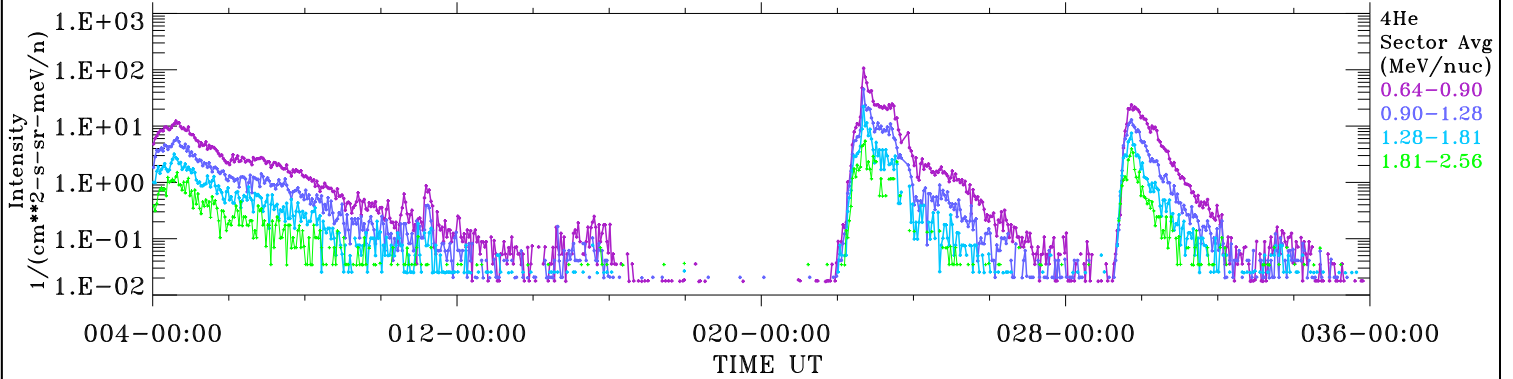

ACE ULEIS

Jan 4, 2024 (4) – Feb 5, 2024 (36)

32-Day Hourly Averages

Filter : 1,2

Plotting S/W: V3.0

Plotting date: Feb 6 2024 10:37

udf*lister

4He

4He

4He

4He