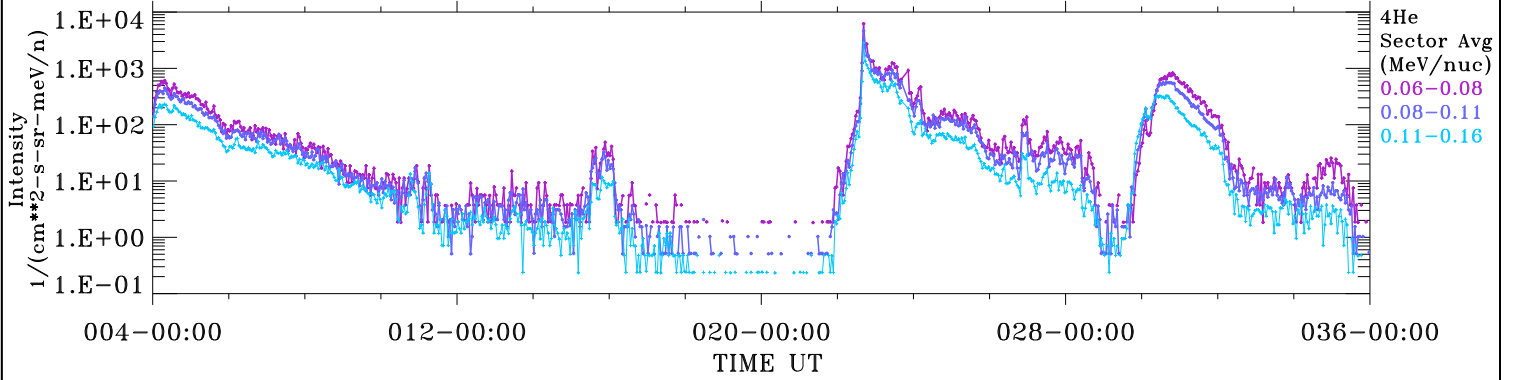

# ACE ULEIS

Jan 4, 2024 ( 4) – Feb 5, 2024 ( 36)

32-Day Hourly Averages

Filter : 1,2

Plotting S/W: V3.0

Plotting date: Feb 6 2024 10:37

udf\*lister

4He