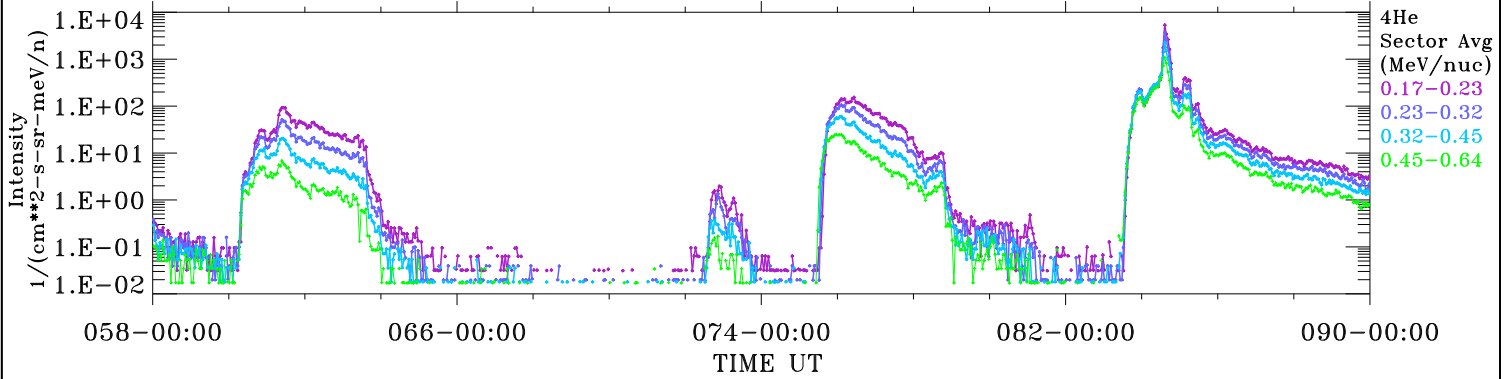

ACE ULEIS

Feb 27, 2024 (58) – Mar 30, 2024 (90)

Filter : 1,2

Plotting S/W: V3.0

32-Day Hourly Averages

Plotting date: Apr 2 2024 10:34

udf*lister

4He

4He

4He

4He