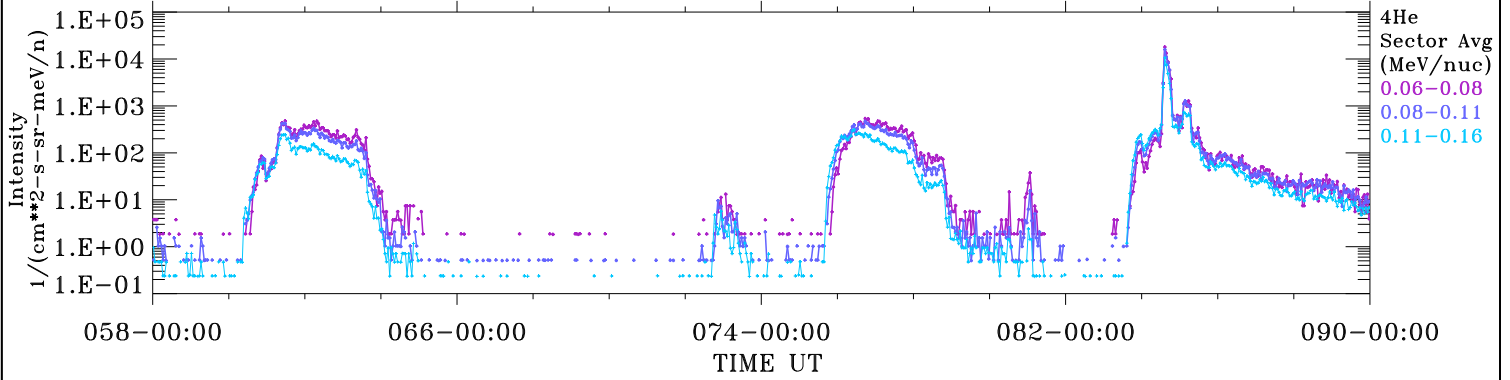

ACE ULEIS

Feb 27, 2024 (58) – Mar 30, 2024 (90)

Filter : 1,2

Plotting S/W: V3.0

32-Day Hourly Averages

Plotting date: Apr 2 2024 10:34

udf*lister

4He