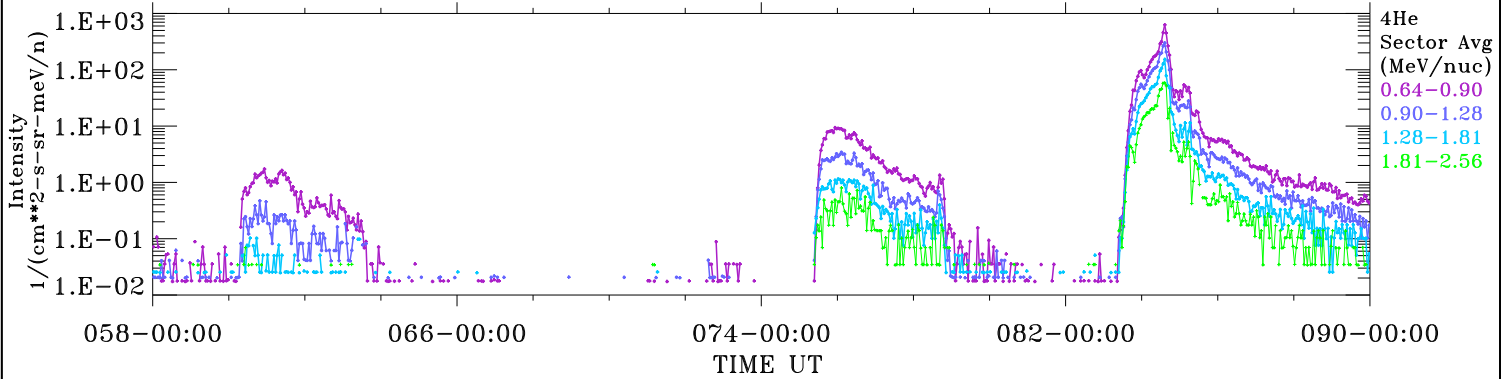

ACE ULEIS

Feb 27, 2024 (58) – Mar 30, 2024 (90)

Filter : 1,2

Plotting S/W: V3.0

32-Day Hourly Averages

Plotting date: Apr 2 2024 10:34

udf*lister

4He

4He

4He

4He