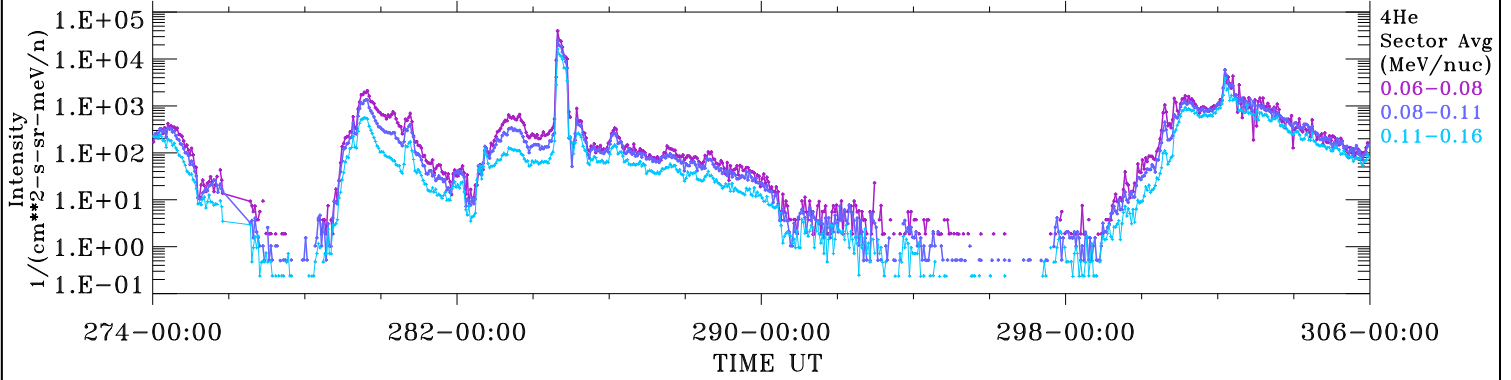

ACE ULEIS

Sep 30, 2024 (274) – Nov 1, 2024 (306)

Filter : 1,2
Plotting S/W: V3.0

udf*lister

32-Day Hourly Averages

Plotting date: Nov 4 2024 10:43

4He

4He