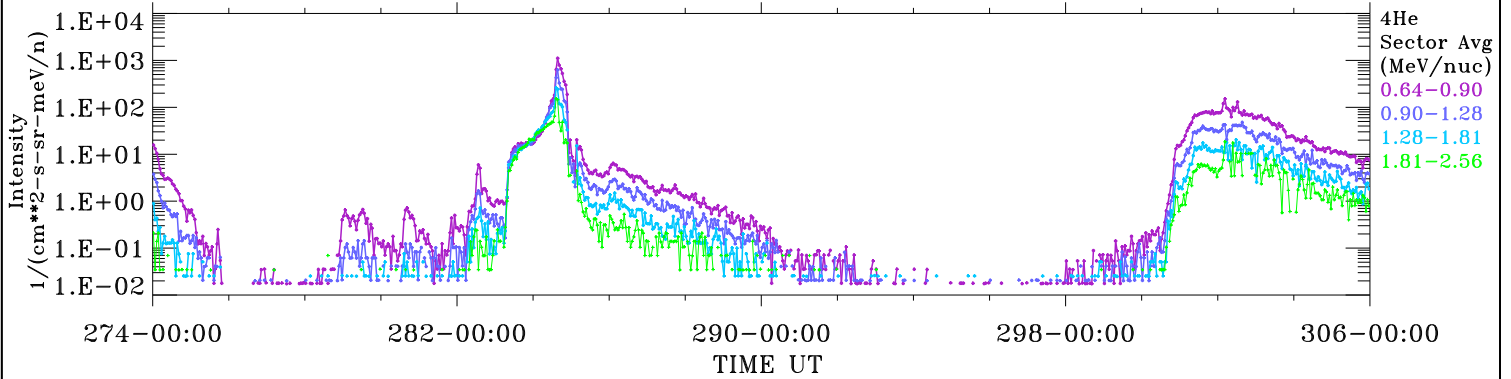

ACE ULEIS

Sep 30, 2024 (274) – Nov 1, 2024 (306)

Filter : 1,2
Plotting S/W: V3.0

udf*lister

32-Day Hourly Averages

Plotting date: Nov 4 2024 10:43

4He

4He

4He

4He