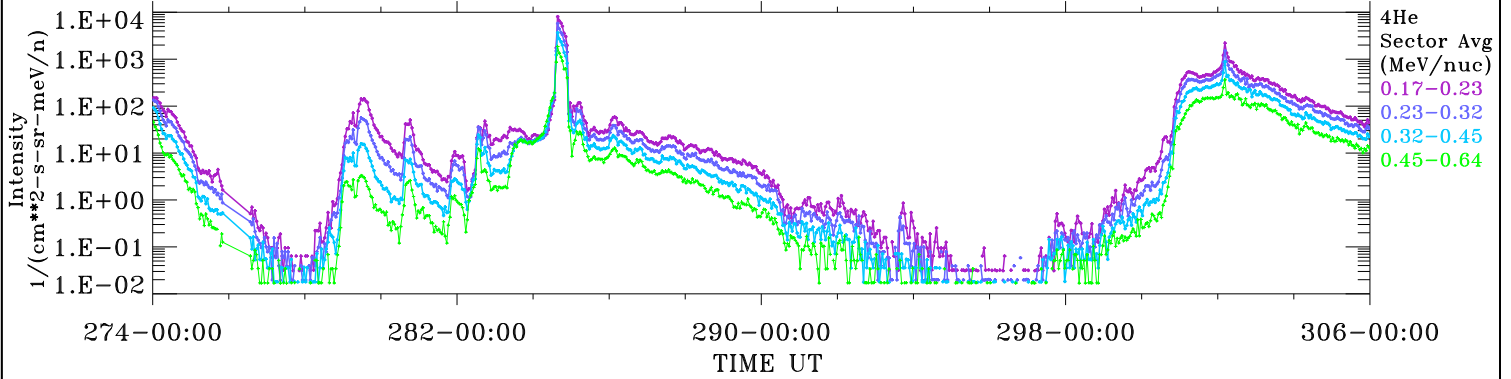

ACE ULEIS

Sep 30, 2024 (274) – Nov 1, 2024 (306)

Filter : 1,2
Plotting S/W: V3.0

udf*lister

32-Day Hourly Averages

Plotting date: Nov 4 2024 10:43

4He

4He