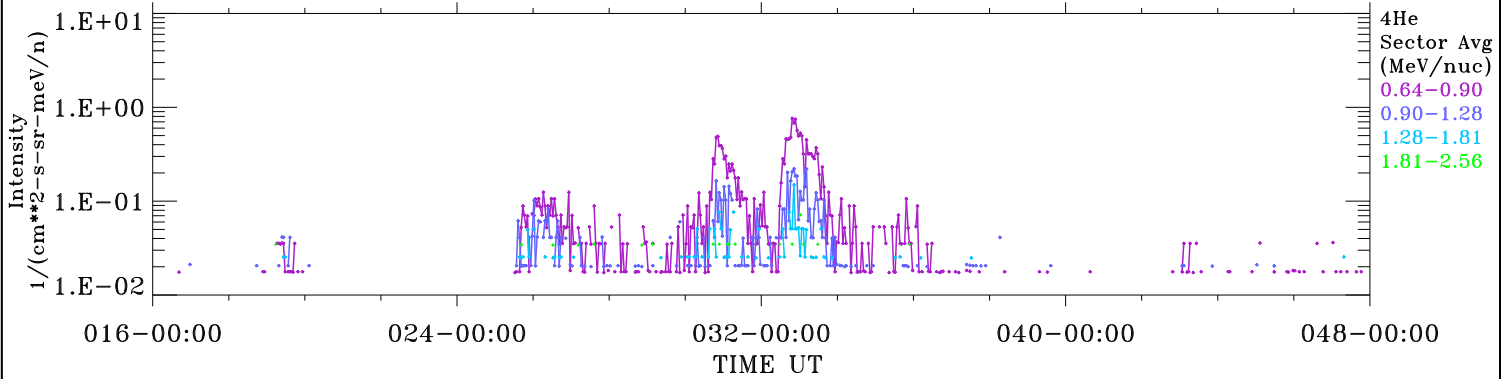

ACE ULEIS

Jan 16, 2025 (16) – Feb 17, 2025 (48)

Filter : 1,2
Plotting S/W: V3.0

udf*lister

32-Day Hourly Averages

Plotting date: Feb 18 2025 10:32

4He

4He

4He

4He