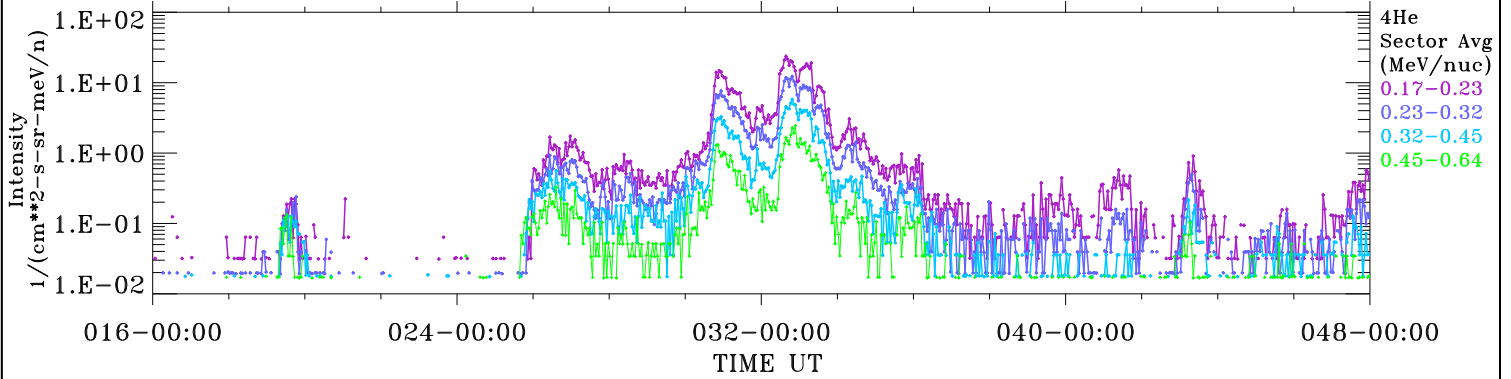

ACE ULEIS

Jan 16, 2025 (16) – Feb 17, 2025 (48)

Filter : 1,2
Plotting S/W: V3.0

udf*lister

32-Day Hourly Averages

Plotting date: Feb 18 2025 10:32

4He

4He