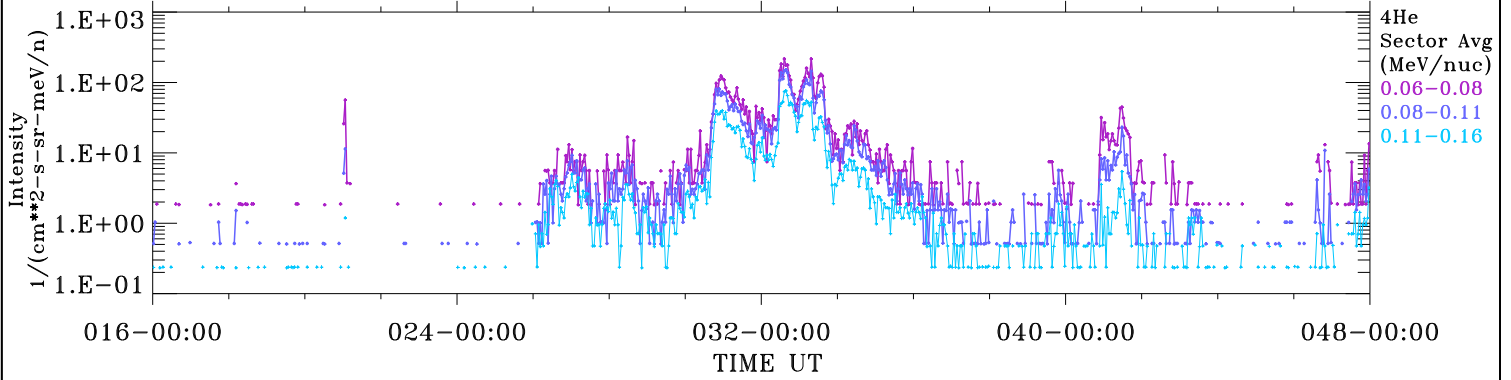

ACE ULEIS

Jan 16, 2025 (16) – Feb 17, 2025 (48)

Filter : 1,2
Plotting S/W: V3.0

udf*lister

32-Day Hourly Averages

Plotting date: Feb 18 2025 10:32

4He

4He