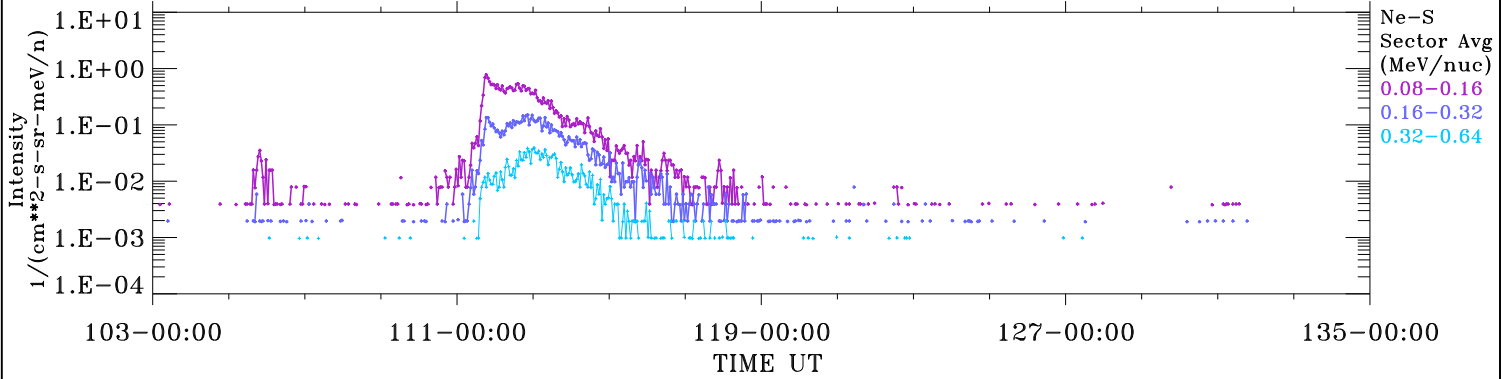

ACE ULEIS

Apr 13, 2017 (103) – May 15, 2017 (135)

32-Day Hourly Averages

Filter : 1,2

Plotting S/W: V3.0

Plotting date: May 17 2017 08:41

udf*lister

Ne-S

Ne-S

Ne-S