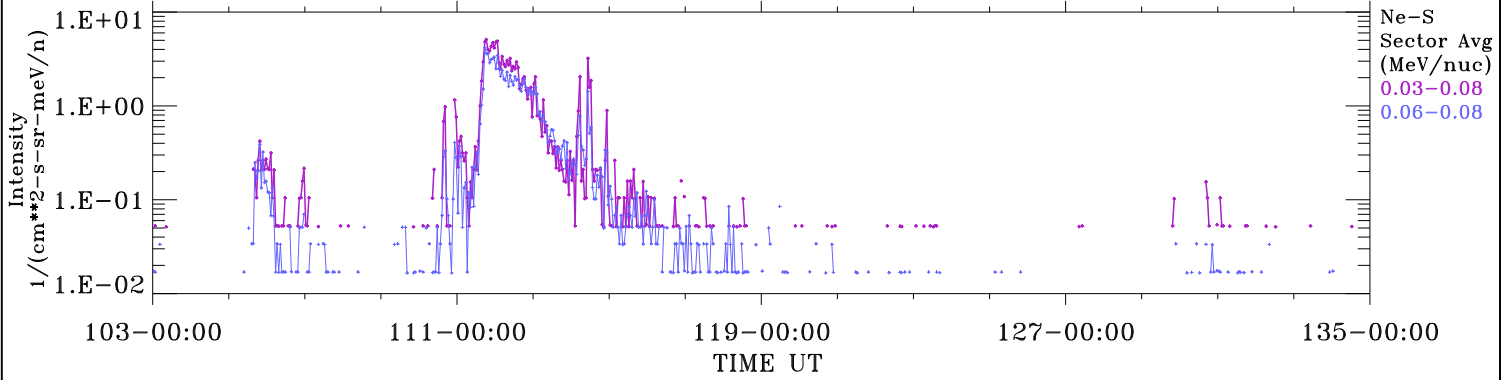

ACE ULEIS

Apr 13, 2017 (103) – May 15, 2017 (135)

32-Day Hourly Averages

Filter : 1,2

Plotting S/W: V3.0

Plotting date: May 17 2017 08:41

udf*lister

Ne-S