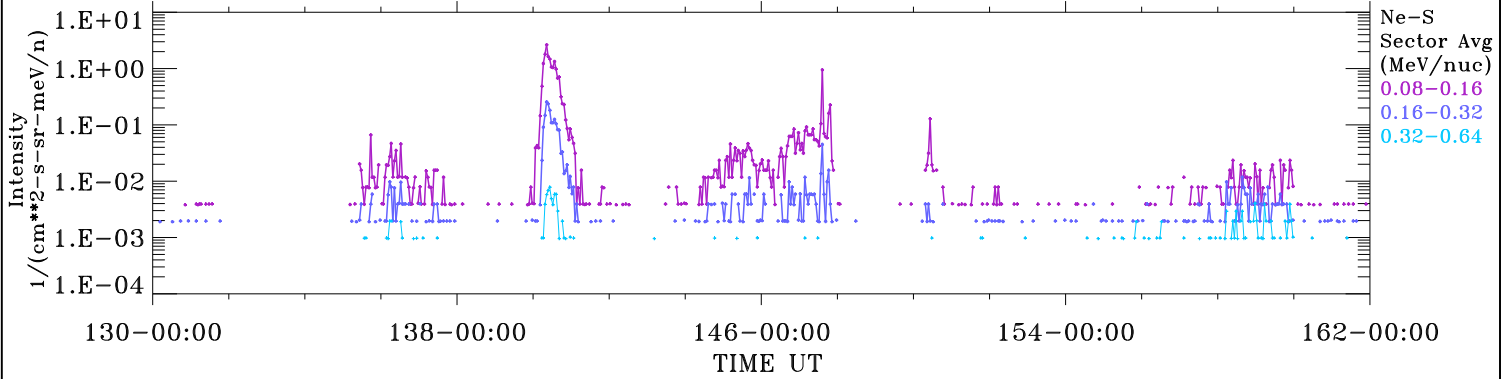

# ACE ULEIS

May 10, 2017 (130) – Jun 11, 2017 (162)

Filter : 1,2  
Plotting S/W: V3.0

32-Day Hourly Averages

Plotting date: Jun 14 2017 08:33

udf\*lister

Ne-S

Ne-S