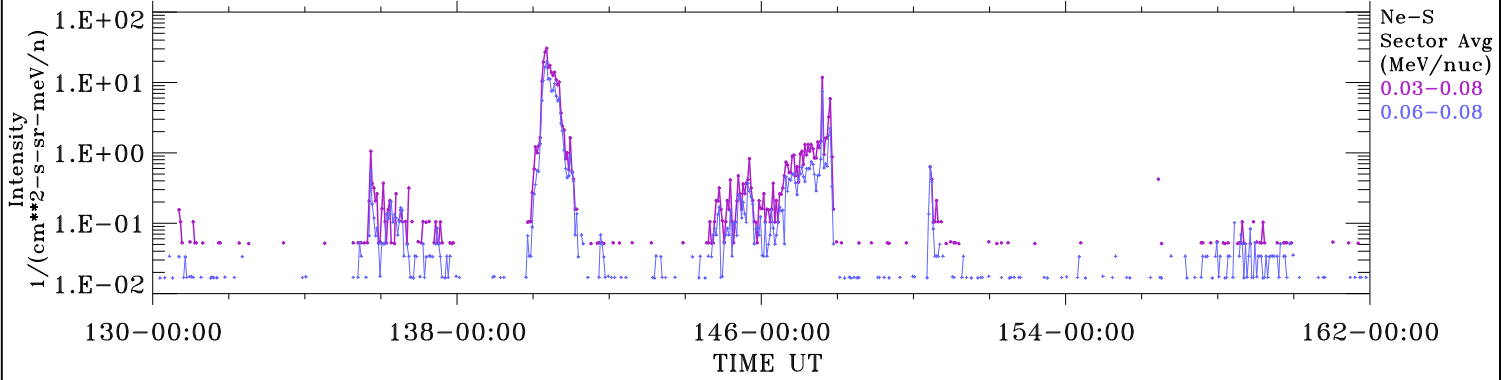

# ACE ULEIS

May 10, 2017 (130) – Jun 11, 2017 (162)

Filter : 1,2  
Plotting S/W: V3.0

32-Day Hourly Averages

Plotting date: Jun 14 2017 08:33

udf\*lister

Ne-S

Ne-S