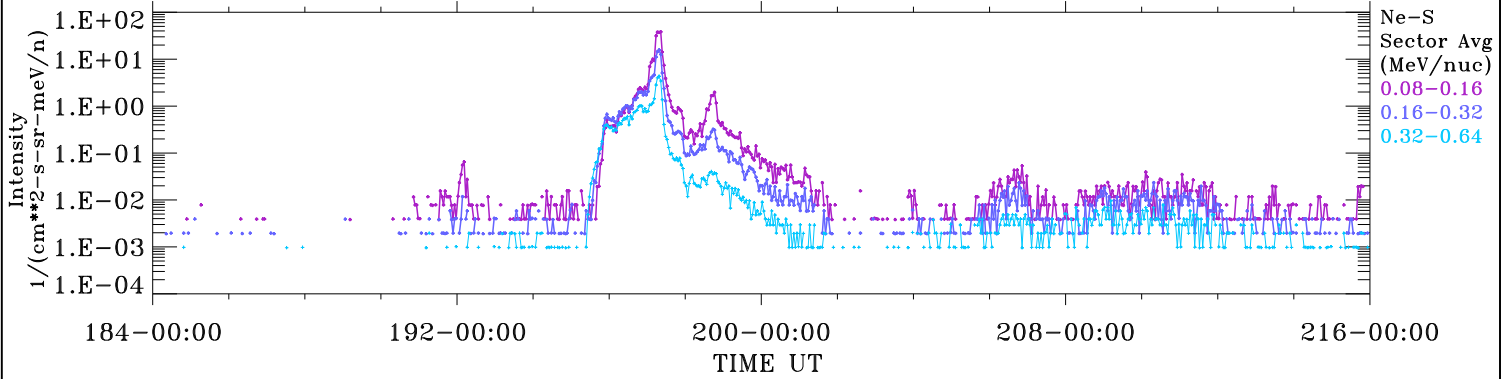

ACE ULEIS

Jul 3, 2017 (184) – Aug 4, 2017 (216)

32-Day Hourly Averages

Filter : 1,2

Plotting S/W: V3.0

Plotting date: Aug 9 2017 08:35

udf*lister

Ne-S

Ne-S

Ne-S