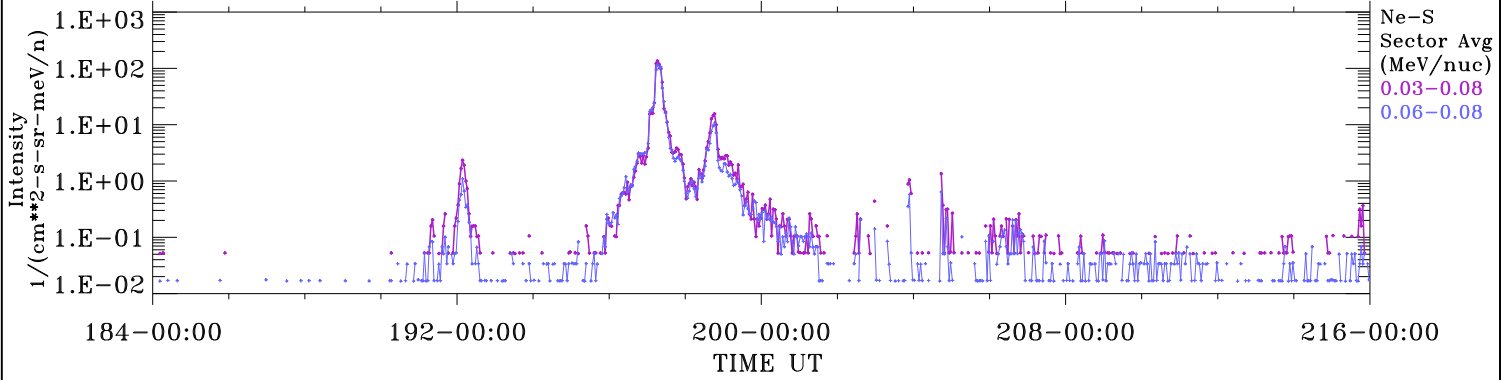

ACE ULEIS

Jul 3, 2017 (184) – Aug 4, 2017 (216)

32-Day Hourly Averages

Filter : 1,2

Plotting S/W: V3.0

Plotting date: Aug 9 2017 08:35

udf*lister

Ne-S