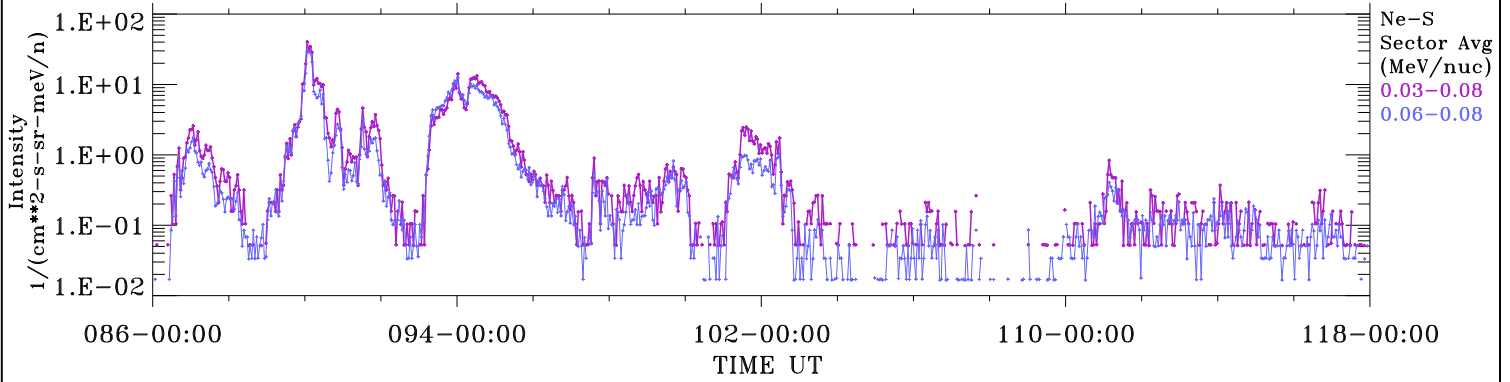

ACE ULEIS

Mar 27, 2022 (86) – Apr 28, 2022 (118)

Filter : 1,2

Plotting S/W: V3.0

Plotting date: Apr 29 2022 08:36

udf*lister

32-Day Hourly Averages

Ne-S