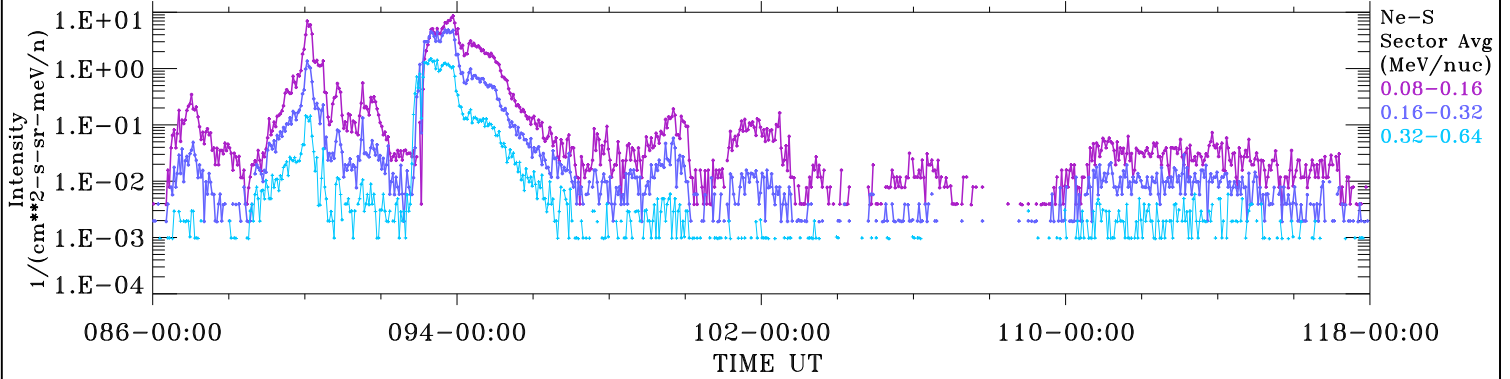

ACE ULEIS

Mar 27, 2022 (86) – Apr 28, 2022 (118)

Filter : 1,2

Plotting S/W: V3.0

Plotting date: Apr 29 2022 08:36

udf*lister

32-Day Hourly Averages

Ne-S

Ne-S

Ne-S