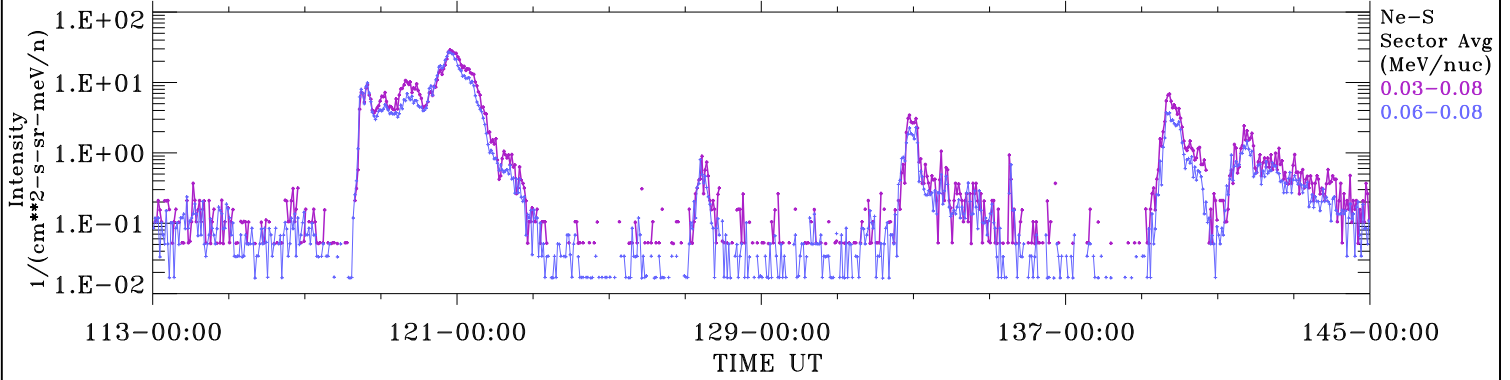

ACE ULEIS

Apr 23, 2022 (113) – May 25, 2022 (145)

Filter : 1,2
Plotting S/W: V3.0

udf*lister

32-Day Hourly Averages

Plotting date: May 27 2022 16:14

Ne-S

Ne-S