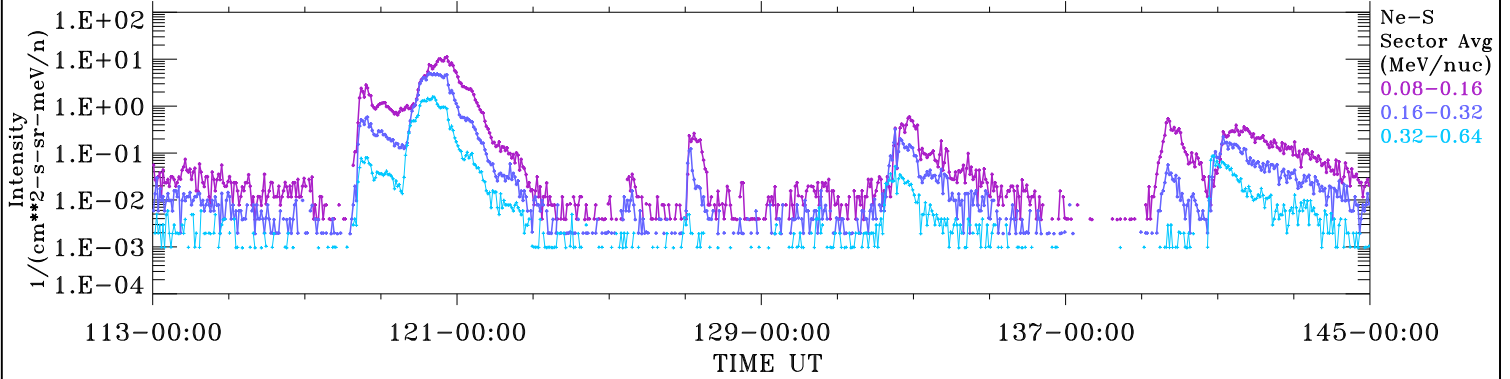

ACE ULEIS

Apr 23, 2022 (113) – May 25, 2022 (145)

Filter : 1,2
Plotting S/W: V3.0

udf*lister

32-Day Hourly Averages

Plotting date: May 27 2022 16:14

Ne-S

Ne-S