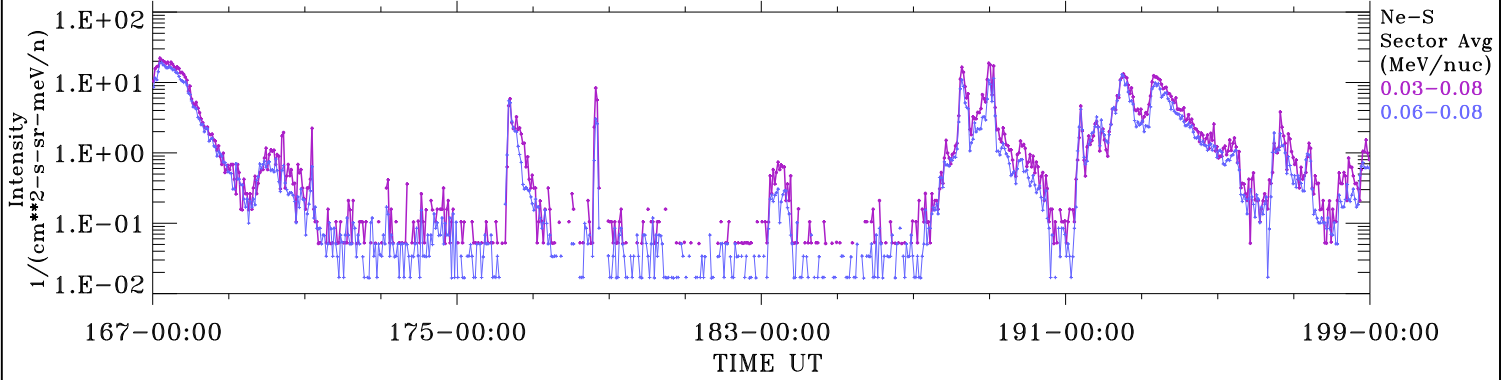

ACE ULEIS

Jun 16, 2022 (167) – Jul 18, 2022 (199)

Filter : 1,2

Plotting S/W: V3.0

Plotting date: Jul 20 2022 08:42

udf*lister

32-Day Hourly Averages

Ne-S