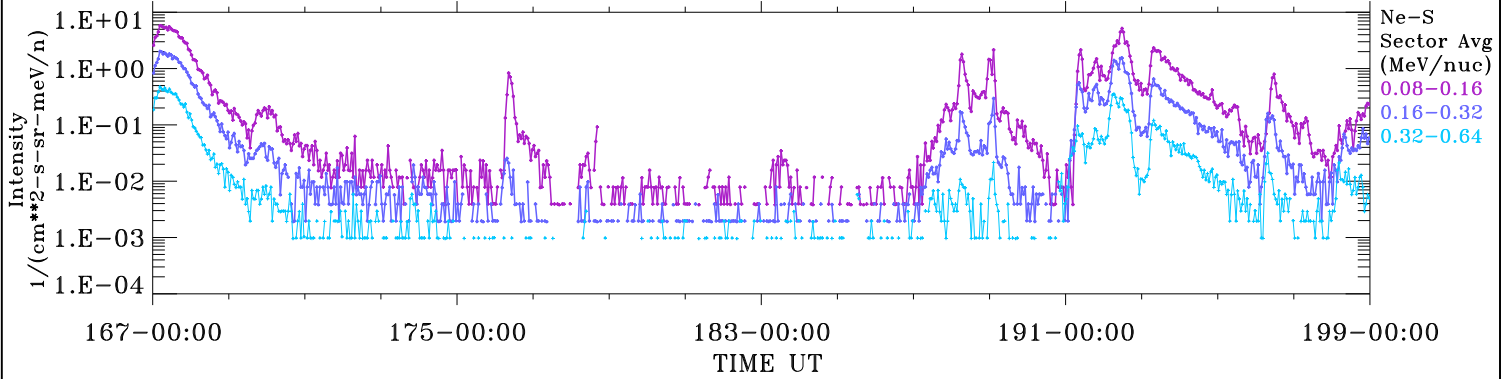

ACE ULEIS

Jun 16, 2022 (167) – Jul 18, 2022 (199)

Filter : 1,2

Plotting S/W: V3.0

Plotting date: Jul 20 2022 08:42

udf*lister

32-Day Hourly Averages

Ne-S

Ne-S

Ne-S