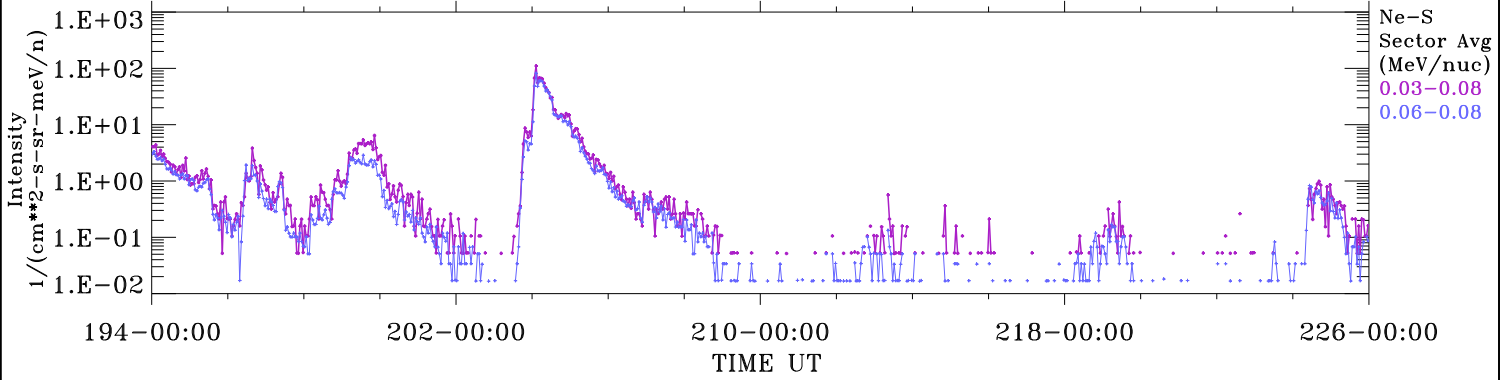

# ACE ULEIS

Jul 13, 2022 (194) – Aug 14, 2022 (226)

32-Day Hourly Averages

Filter : 1,2

Plotting S/W: V3.0

Plotting date: Aug 17 2022 08:50

udf\*lister

Ne-S