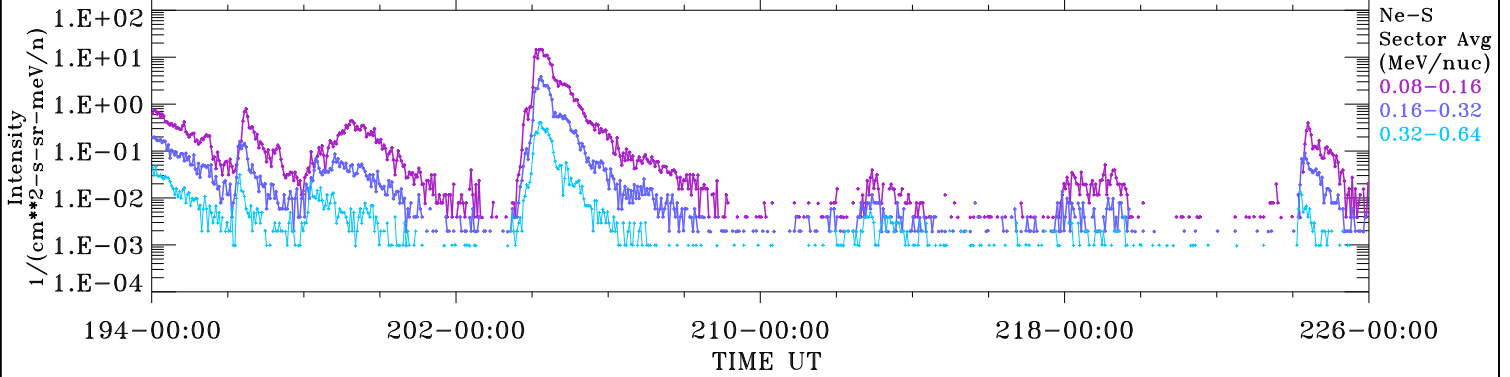

ACE ULEIS

Jul 13, 2022 (194) – Aug 14, 2022 (226)

32-Day Hourly Averages

Filter : 1,2

Plotting S/W: V3.0

Plotting date: Aug 17 2022 08:50

udf*lister

Ne-S

Ne-S

Ne-S