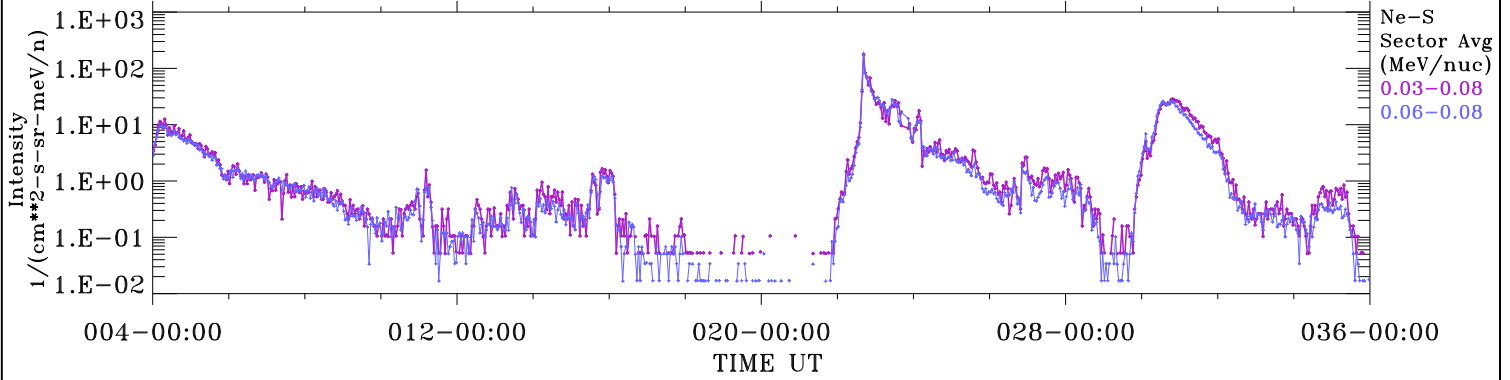

ACE ULEIS

Jan 4, 2024 (4) – Feb 5, 2024 (36)

32-Day Hourly Averages

udf*lister

Filter : 1,2

Plotting S/W: V3.0

Plotting date: Feb 6 2024 10:37

Ne-S