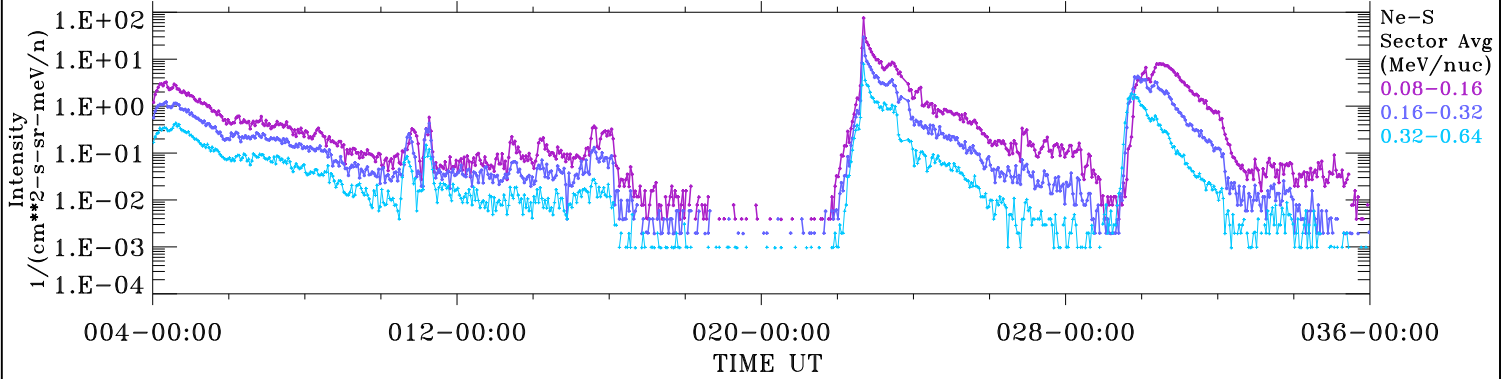

ACE ULEIS

Jan 4, 2024 (4) – Feb 5, 2024 (36)

32-Day Hourly Averages

udf*lister

Filter : 1,2

Plotting S/W: V3.0

Plotting date: Feb 6 2024 10:37

Ne-S

Ne-S

Ne-S