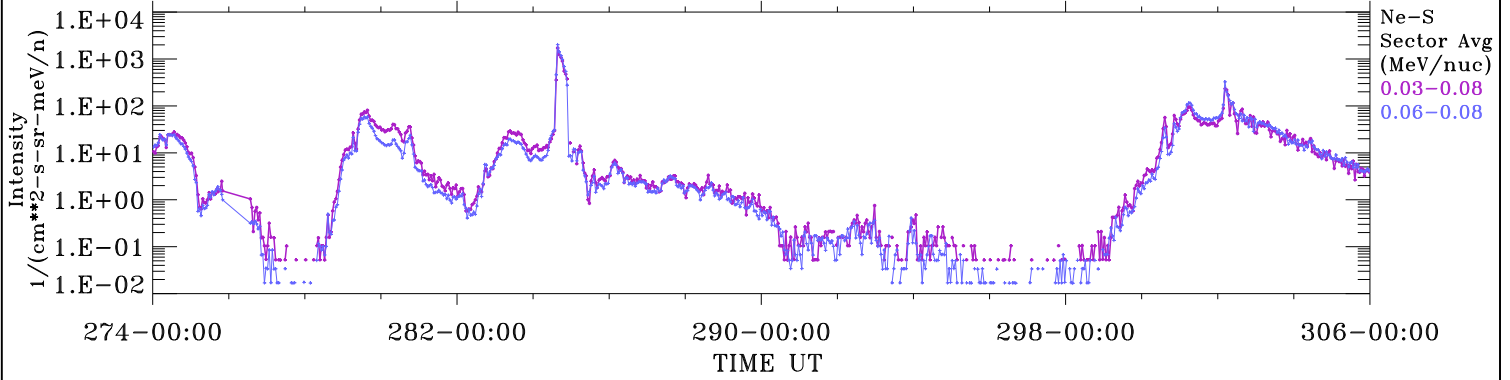

ACE ULEIS

Sep 30, 2024 (274) – Nov 1, 2024 (306)

Filter : 1,2
Plotting S/W: V3.0

udf*listner

32-Day Hourly Averages

Plotting date: Nov 4 2024 10:43

Ne-S

Ne-S