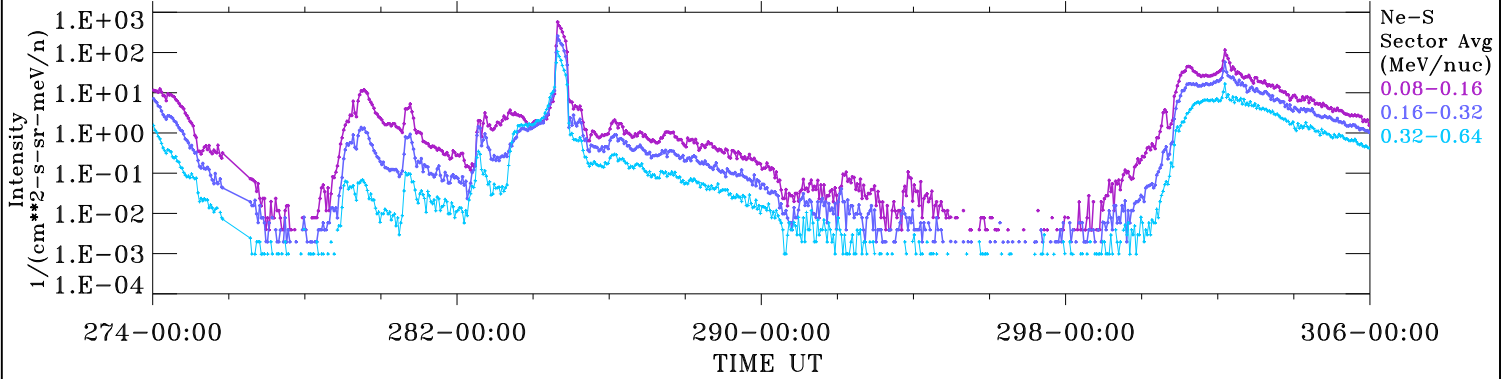

ACE ULEIS

Sep 30, 2024 (274) – Nov 1, 2024 (306)

Filter : 1,2
Plotting S/W: V3.0

udf*listner

32-Day Hourly Averages

Plotting date: Nov 4 2024 10:43

Ne-S

Ne-S