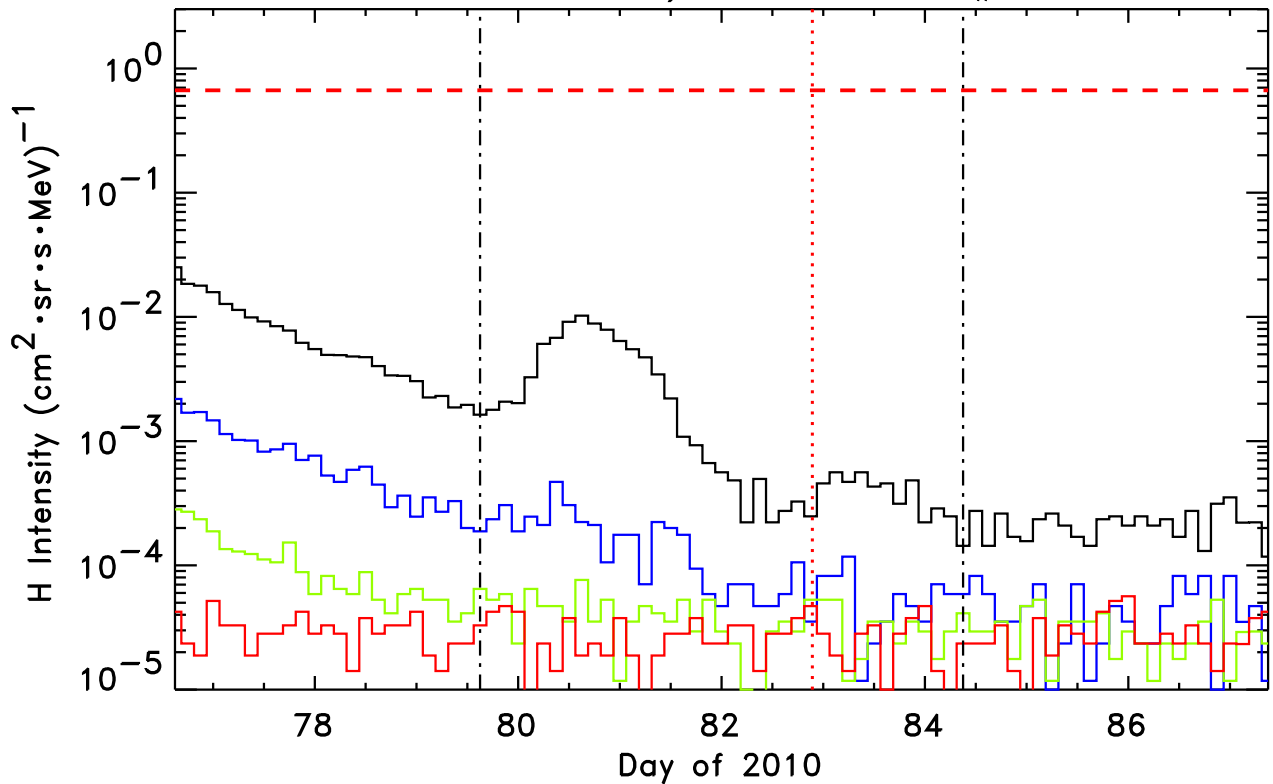

STEREO-Ahead/LET H, Event #107

1.8-3.6, 4-6, 6-10, 10-15 MeV H  
STEREO-Ahead/LET He, Event #107